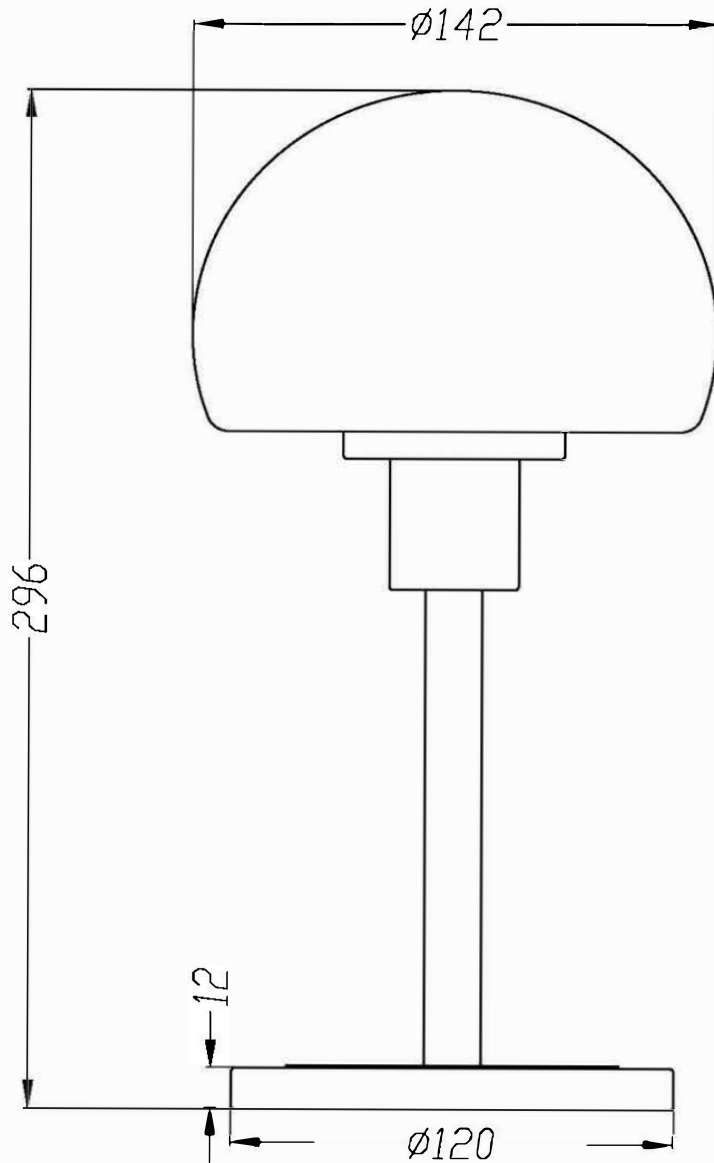

Arnsberg

Product Specification Sheet

Item Number:
Created:
Version - Updated:

529210107
June 21th, 2017
1.2 - 04/04/2018

Group/Lifestyle Name:

WILHELM

Available Finishes

Nickel-Matte

Dimensions and Materials:

Width
Overall Height
Max Height
Min. Height
Base Width
Extension
Special Features

11.81"

Material
Glass

Metal/Glass

Electrical Specifications:

Light Source
Light Source/Manufacturer
LED Spec.
Total Wattage
Lumens
Kelvin Temperature

LED

4.5W
400 Lumens
3000K

Dimmability
Driver Specification - Quattro
Driver Specification - Fully Dimmable

None

Input Voltage
Safety Rating (Location)
Warranty
Certification

Shipping Information:

Weight
Carton Length
Carton Width
Carton Height
Shipping Method
Quantity Per Carton

3 lbs
10"
10"
8"
UPS
1

529210107