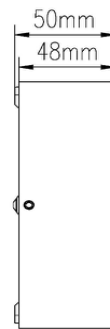

Dimensions and Materials:

Width
Overall Height
Material
Material
Glass

5 1/2"
5 1/2"
Aluminum Frame
Tempered glass lens

Electrical Specifications:

Light Source
LED Spec.
Total Wattage
Lumens
Kelvin Temperature
Dimmability
Input Voltage
Safety Rating (Location)
Warranty
Certification

LED
Integrated LED Array
6 W
360 Lumens
3000K
None
120V
Wet Location
5 Years
ETL

Shipping Information:

Weight
Carton Length
Carton Width
Carton Height
Shipping Method
Quantity Per Carton

2.74 lbs
8"
8"
6"
UPS
1