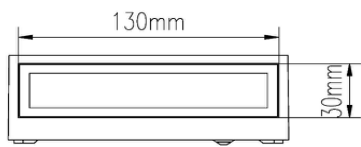

Dimensions and Materials:

Width
Overall Height
Material
Material
Glass

5 1/2"
5 1/2"
Aluminum Frame
Tempered glass lens

Electrical Specifications:

Light Source
LED Spec.
Total Wattage
Lumens
Kelvin Temperature
Dimmability
Input Voltage
Safety Rating (Location)
Warranty
Certification

LED
Integrated LED Array
6 W
360 Lumens
3000K
None
120V
Wet Location
5 Years
ETL

Shipping Information:

Weight
Carton Length
Carton Width
Carton Height
Shipping Method
Quantity Per Carton

2.74 lbs
8"
8"
6"
UPS
1