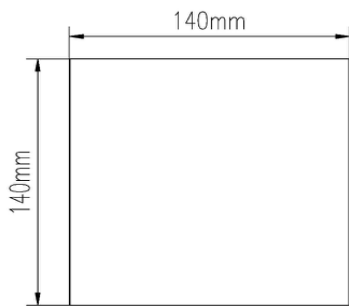

Dimensions and Materials:

Width
Overall Height
Material
Material
Glass

5 1/2"
5 1/2"
Aluminum Frame
Tempered glass lens

Electrical Specifications:

Light Source
LED Spec.
Total Wattage
Lumens
Kelvin Temperature
Dimmability
Input Voltage
Safety Rating (Location)
Warranty
Certification

LED
Integrated LED Array
6 W
360 Lumens
3000K
None
120V
Wet Location
5 Years
ETL

Shipping Information:

Weight
Carton Length
Carton Width
Carton Height
Shipping Method
Quantity Per Carton

2.74 lbs
8"
8"
6"
UPS
1