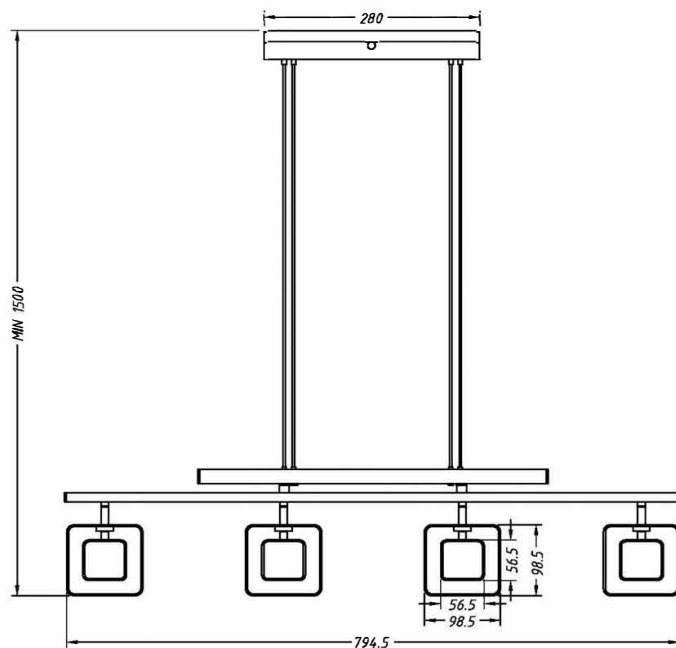

Dimensions and Materials:

Width 32"
Overall Height 35"-60"
Max Height 60"
Min. Height 35"
Canopy Size 11 7/8" x 3" x 2"

Material Metal

Electrical Specifications:

Light Source LED
Light Source/Manufacturer SMD
LED Spec. 18W
Total Wattage 1440 Lumens
Lumens 3000K
Kelvin Temperature

Weight 9.4 lbs
Carton Length 36"
Carton Width 12"
Carton Height 7"
Shipping Method UPS
Quantity Per Carton 1

32524106