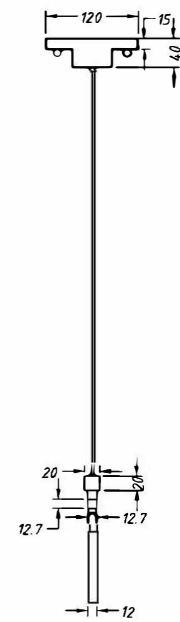

Arnsberg

Product Specification Sheet

Item Number:
Created:
Version - Updated:

R32524106
June 21th, 2017
1.2 - 04/04/2018

Group/Lifestyle Name:

Available Finishes

TIVOLI

Chrome

Dimensions and Materials:

Width 32"
Overall Height 35"-60"
Max Height 60"
Min. Height 35"
Canopy Size 11 7/8" x 3" x 2"

Material Metal

Electrical Specifications:

Light Source LED
Light Source/Manufacturer SMD
LED Spec. 18W
Total Wattage 1440 Lumens
Lumens 3000K
Kelvin Temperature

Weight 9.4 lbs
Carton Length 36"
Carton Width 12"
Carton Height 7"
Shipping Method UPS
Quantity Per Carton 1

32524106