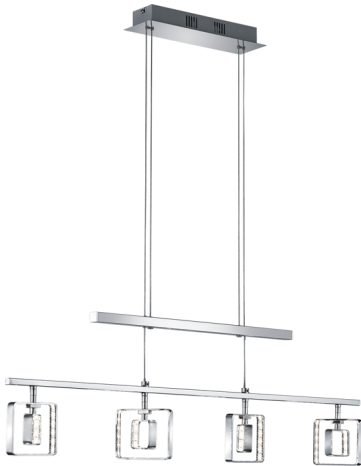

Arnsberg

Product Specification Sheet

Item Number:
Created:
Version - Updated:

R32524106
June 21th, 2017
1.2 - 04/04/2018

Group/Lifestyle Name:

Available Finishes

TIVOLI

Chrome

Dimensions and Materials:

Width 32"
Overall Height 35"-60"
Max Height 60"
Min. Height 35"
Canopy Size 11 7/8" x 3" x 2"

Material Metal

Electrical Specifications:

Light Source LED
Light Source/Manufacturer SMD
LED Spec. 18W
Total Wattage 1440 Lumens
Lumens 3000K
Kelvin Temperature

Dimmability Quattro Dimming

Input Voltage: 120V
Safety Rating (Location) Dry
Warranty 5 Years
Certification ETL

Shipping Information:

Weight 9.4 lbs
Carton Length 36"
Carton Width 12"
Carton Height 7"
Shipping Method UPS
Quantity Per Carton 1