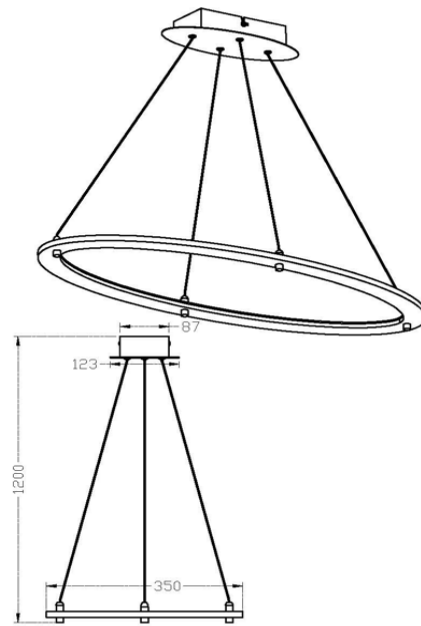

**Dimensions and Materials:**

Width  
Overall Height  
Special Features  
Canopy Size: square Canopy with Oval Plate  
Cable Length  
Material

31 1/3" x 13 3/4" Oval  
47 3/4"  
Adjustable Height  
4 3/4" x 4 3/4", 12" x 6"  
8 feet x 4  
Brushed Aluminum/Acrylic

8.2 lbs  
36"  
16"  
5"  
UPS  
1

379412705