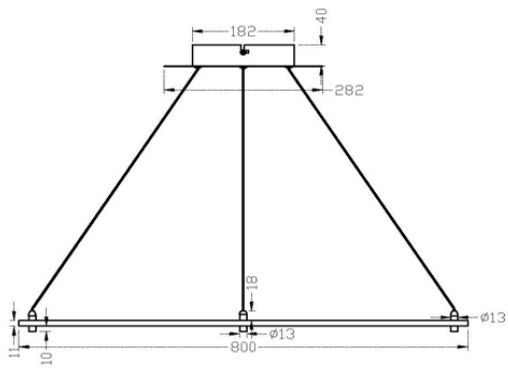

**Dimensions and Materials:**

Width  
Overall Height  
Special Features  
Canopy Size: square Canopy with Oval Plate  
Cable Length  
Material

31 1/3" x 13 3/4" Oval  
47 3/4"  
Adjustable Height  
4 3/4" x 4 3/4", 12" x 6"  
8 feet x 4  
Brushed Aluminum/Acrylic

8.2 lbs  
36"  
16"  
5"  
UPS  
1

379412705