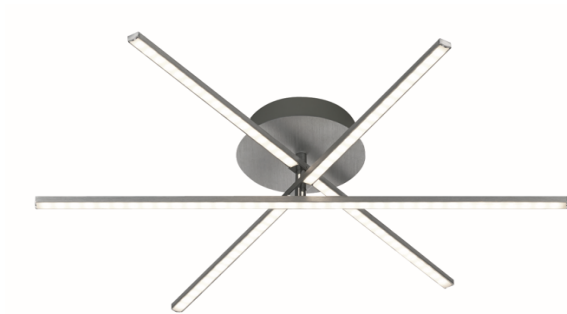

Arnsberg

Product Specification Sheet

Item Number:

Created:

Version - Updated:

671810305

June 21th, 2017

1.2 - 04/04/2018

Group/Lifestyle Name:

HIGHWAY

Available Finishes

Alum Color

Dimensions and Materials:

Width

23 1/2"

Overall Height

5 1/2"

Special Features:

Ajustable Arms

Material

Brushed Aluminum

Electrical Specifications:

Light Source

LED

Light Source/Manufacturer

LED Spec.

Total Wattage

33W

Lumens

3300 Lumens

Kelvin Temperature

3000K

Dimmability

Quattro Dimming or Fully Dimmable

Driver Specification - Quattro

Output: 27-50V 500mA

Driver Specification - Fully Dimmable

Output: 33-50V, 500mA

Input Voltage

120V

Safety Rating (Location)

Dry

Warranty

5 Years

Certification

ETL

Shipping Information:

Weight

4 lbs

Carton Length

26"

Carton Width

8"

Carton Height

8"

Shipping Method

UPS

Quantity Per Carton

1