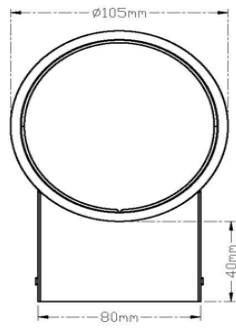

**Group/Lifestyle Name:**

LACAPO

Finish
Available FinishesWhite-Matte
Nickel-Matte, Black-Matte**Dimensions and Materials:**

Width	6"
Overall Height	4"
Extension	6"
Back Plaste	4 3/4" x 4 3/4"
Material	Metal

Shipping Information:

Weight	2.5 lbs
Carton Length	8"
Carton Width	8"
Carton Height	12"
Shipping Method	UPS
Quantity Per Carton	1

2234101XX