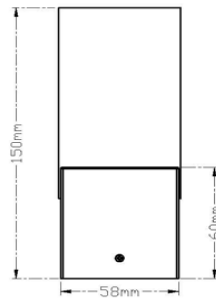

**Group/Lifestyle Name:**

LACAPO

Finish
Available FinishesWhite-Matte
Nickel-Matte, Black-Matte**Dimensions and Materials:**

Width	6"
Overall Height	4"
Extension	6"
Back Plaste	4 3/4" x 4 3/4"
Material	Metal

Shipping Information:

Weight	2.5 lbs
Carton Length	8"
Carton Width	8"
Carton Height	12"
Shipping Method	UPS
Quantity Per Carton	1

2234101XX