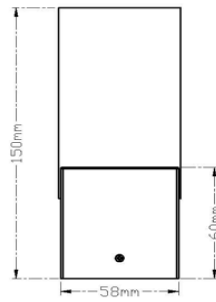

Dimensions and Materials:

Width
Overall Height
Extension
Back Plate
Material

6"
4"
6"
4 3/4" x 4 3/4"
Metal

Electrical Specifications:

Light Source
Light Source/Manufacturer
LED Spec.
Total Wattage
Lumens
Kelvin Temperature
Dimmability
Switch
Input Voltage
Safety Rating (Location)
Warranty
Certification

LED
Osram
SMD
5W
430 Lumens
3000K
none
On/Off
120V
Dry
5 Years
ETL

Shipping Information:

Weight
Carton Length
Carton Width
Carton Height
Shipping Method
Quantity Per Carton

2.5 lbs
8"
8"
12"
UPS
1

2234101XX