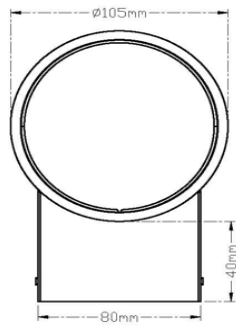

Dimensions and Materials:

Width
Overall Height
Extension
Back Plate
Material

6"
4"
6"
4 3/4" x 4 3/4"
Metal

Electrical Specifications:

Light Source
Light Source/Manufacturer
LED Spec.
Total Wattage
Lumens
Kelvin Temperature
Dimmability
Switch
Input Voltage
Safety Rating (Location)
Warranty
Certification

LED
Osram
SMD
5W
430 Lumens
3000K
none
On/Off
120V
Dry
5 Years
ETL

Shipping Information:

Weight
Carton Length
Carton Width
Carton Height
Shipping Method
Quantity Per Carton

2.5 lbs
8"
8"
12"
UPS
1

2234101XX