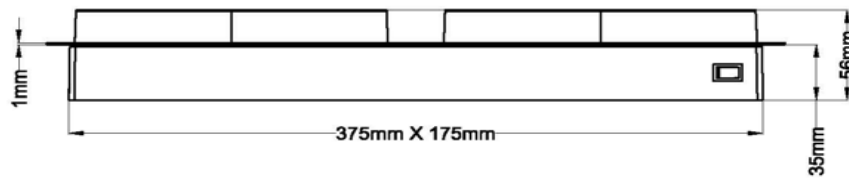

Dimensions and Materials:

Width 15 3/4"
Overall Height 7 7/8"
Max Height
Min. Height
Back Plate W. 14 2/3" x H 6 2/3"
Extension 2 1/4"
Special Features
Material Brushed Aluminum/Acrylic

Electrical Specifications:

Shipping Information:

Weight 6 lbs
Carton Length 20"
Carton Width 10"
Carton Height 10"
Shipping Method UPS
Quantity Per Carton 1

275470207