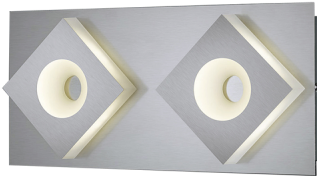

Arnsberg

Product Specification Sheet

Item Number:
Created:
Version - Updated:

275470207
June 21th, 2017
1.3 - 04/05/2018

Group/Lifestyle Name:

ATLANTA

Available Finishes

Nickel-Matte

Dimensions and Materials:

Width 15 3/4"
Overall Height 7 7/8"
Max Height
Min. Height
Back Plate W. 14 2/3" x H 6 2/3"
Extension 2 1/4"
Special Features
Material Brushed Aluminum/Acrylic

Electrical Specifications: