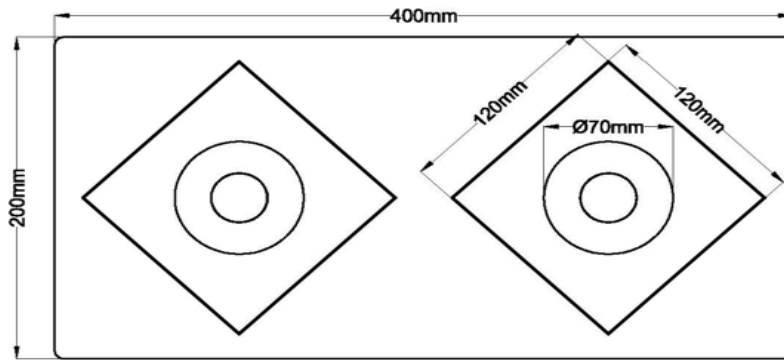

Dimensions and Materials:

Width 15 3/4"
Overall Height 7 7/8"
Max Height
Min. Height
Back Plate W. 14 2/3" x H 6 2/3"
Extension 2 1/4"
Special Features
Material Brushed Aluminum/Acrylic

Electrical Specifications:

Shipping Information:

Weight 6 lbs
Carton Length 20"
Carton Width 10"
Carton Height 10"
Shipping Method UPS
Quantity Per Carton 1

275470207