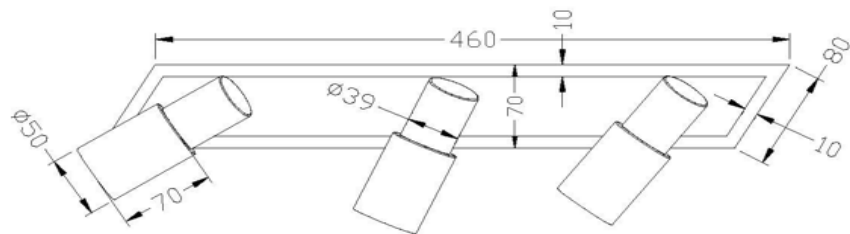

Group/Lifestyle Name:

DALLAS

Available Finishes

Chrome with Alum Plate

Dimensions and Materials:

Width

19 3/4"

Overall Height

6"

Carton Height

6"

Shipping Method

UPS

Quantity Per Carton

1

8214103XX