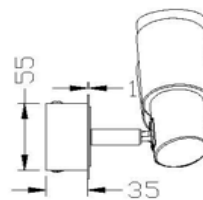

Group/Lifestyle Name:

DALLAS

Available Finishes

Chrome with Alum Plate

Dimensions and Materials:

Width

19 3/4"

Overall Height

6"

Carton Height

6"

Shipping Method

UPS

Quantity Per Carton

1

8214103XX