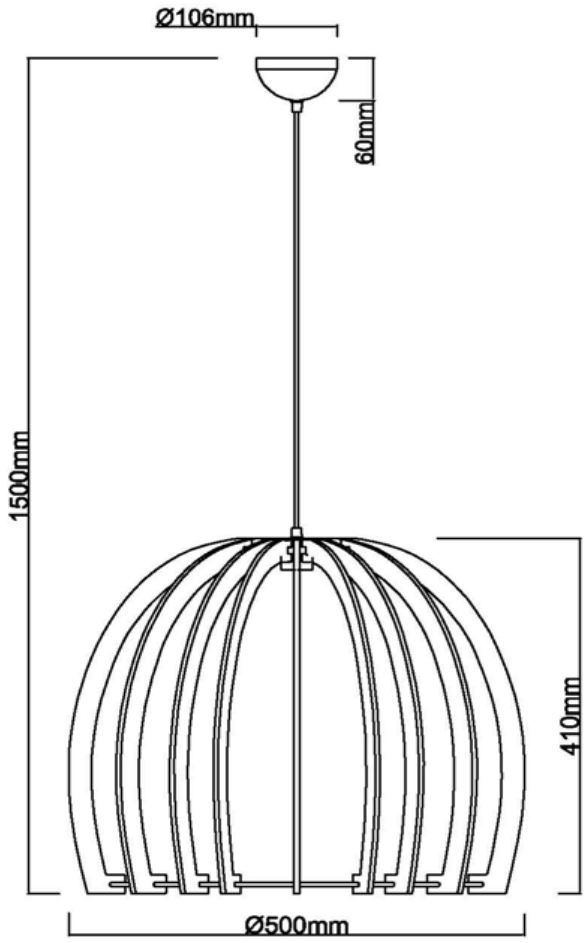

Arnsberg

Product Specification Sheet

Item Number:
Created:
Version - Updated:

R30255027
June 21th, 2017
1.2 - 04/04/2018

Group/Lifestyle Name:

WOOD

Available Finishes

White

Dimensions and Materials:

Width 20"
Overall Height 16 + Cord
Cord Length 7 foot
Canopy Size 4 3/4" dia x 1" H

Material Wood

Electrical Specifications:

Light Source E26
Total Wattage 100W
Dimmability Fully Dimmable
Input Voltage 120V
Safety Rating (Location) Dry
Warranty 5 Years
Certification ETL

Shipping Information:

Weight 5.3 lbs
Carton Length 20"
Carton Width 20"
Carton Height 8"
Shipping Method UPS
Quantity Per Carton 1

R30255027