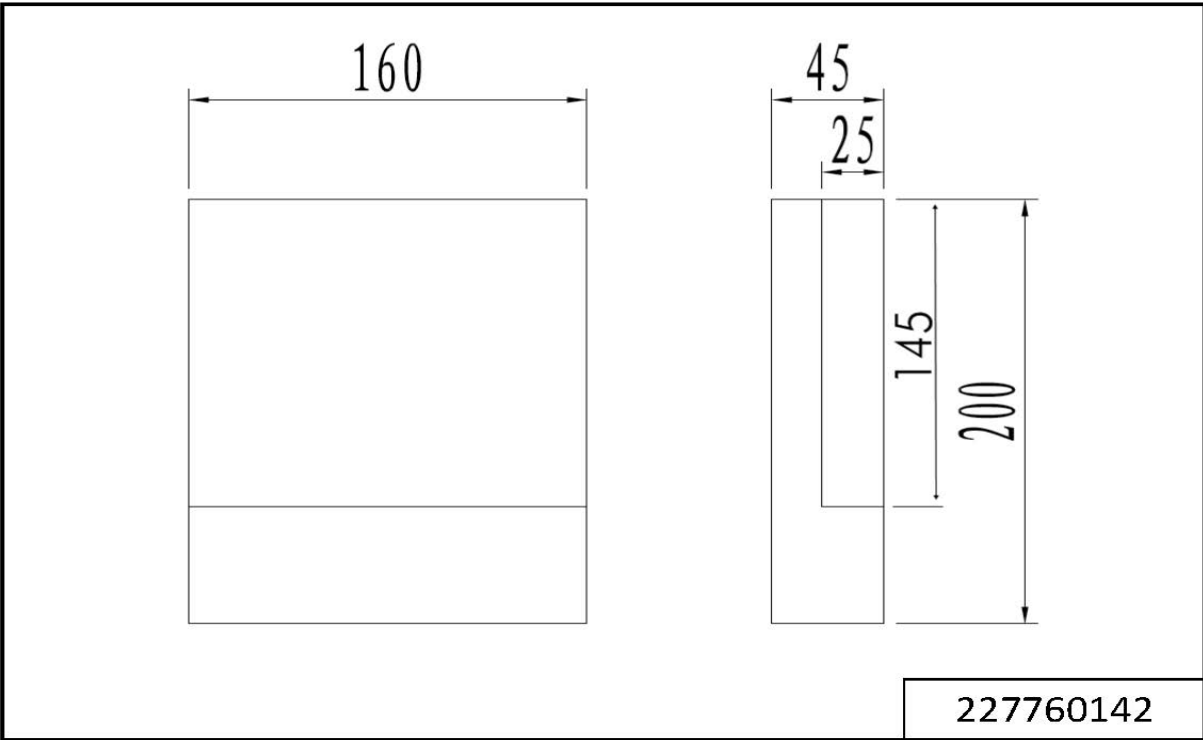

Arnsberg

Product Specification Sheet

Item Number:Created:
Version - Updated:**227760142**June 21th, 2017
1.3 - 04/05/2018

*with numbers/letters

**Group/Lifestyle Name:**Finish
Other Available Finishes

PECOS

Dark Grey
White, Light Grey**Dimensions and Materials:**Width
Height
Extension
Back Plate
Material6.5"
8"
2"
6 1/2" W x 8" H
Aluminum Die-Cast Frame/Acrylic**Electrical Specifications:**Light Source - SMD LED
Total Wattage
Lumens
Kelvin Temperature
Driver Specification - Fully DimmableLED
6W
600 Lumens
3000K
on/off or
fully dimmable
120V
Wet Location - IP 54
5 Years
ETL**Shipping Information:**Weight
Carton Length
Carton Width
Carton Height
Shipping Method
Quantity Per Carton2.2 lbs
12"
12"
6"
UPS
1