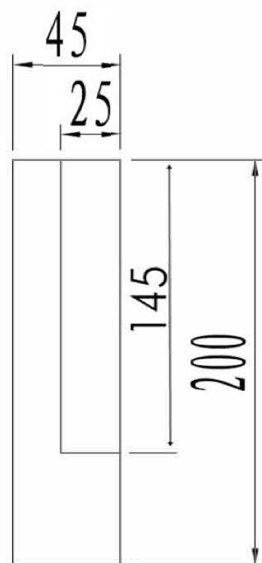

Finish
Other Available Finishes

PECOS

White
Dark Grey, Light Grey

Dimensions and Materials:

Width
Height
Extension
Back Plate Size
Material

6.5"
8"
2"
6 1/2" W x 8" H
Aluminum Die-Cast Frame/Acrylic

Electrical Specifications:

Shipping Information:

Weight
Carton Length
Carton Width
Carton Height
Shipping Method
Quantity Per Carton

2.2 lbs
12"
12"
6"
UPS
1

227760101