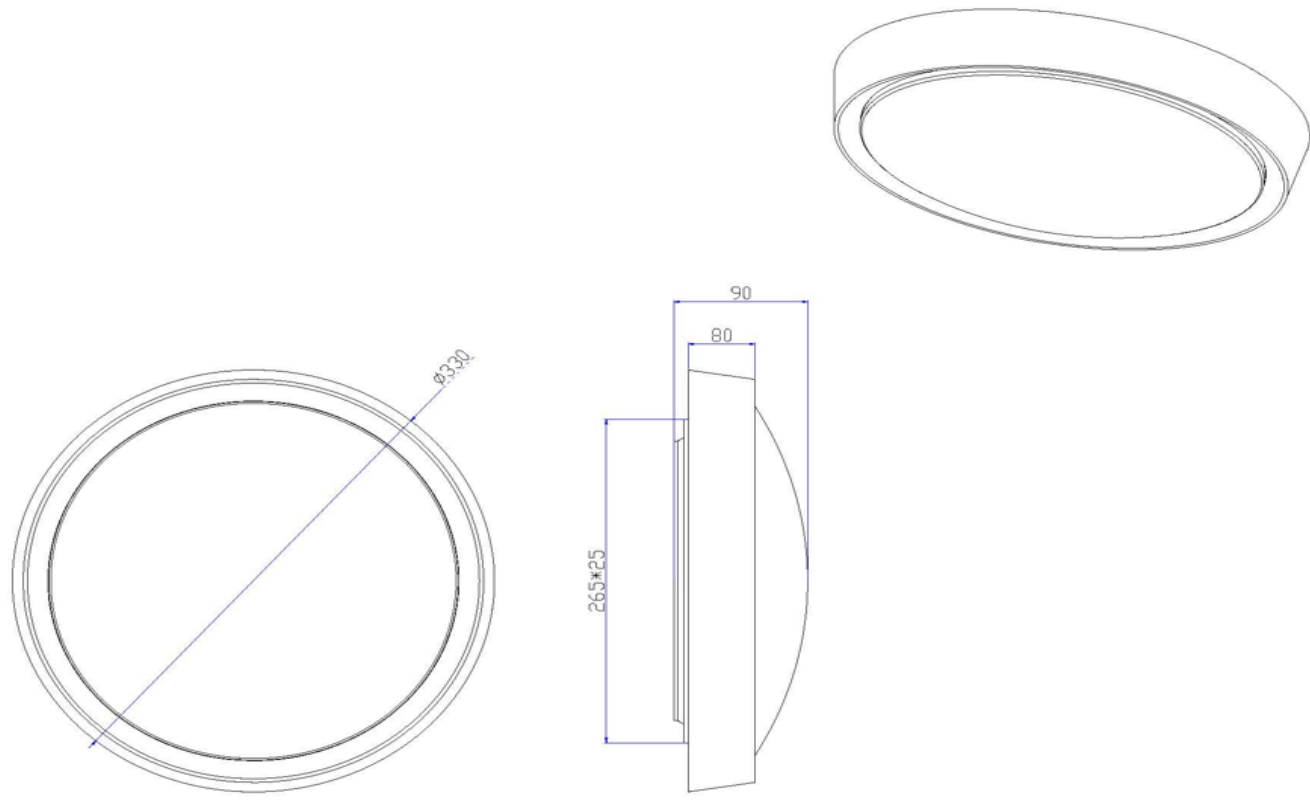

Arnsberg

Product Specification Sheet

Item Number:**659011887**

Created:

June 21th, 2017

Version - Updated:

1.2 - 04/04/2018

**Group/Lifestyle Name:**

CLAIRMO

Finishes
Available FinishesTitanium/Light Grey
White**Dimensions and Materials:**Width
Overall Height13"
3.5"Material
LenseMetal/Acrylic
Acrylic**Electrical Specifications:**Light Source
Light Source/Manufacturer
LED Spec.
Total Wattage
Lumens
Kelvin Temperature

LED

18W
1600 Lumens
3000KDimmability
Input Voltage
Safety Rating (Location)
Warranty
CertificationFully Dimmerable
120V
Dry Location
5 Years
ETL**Shipping Information:**Weight
Carton Length
Carton Width
Carton Height
Shipping Method
Quantity Per Carton3.98 lbs
18"
18"
6"
UPS
1