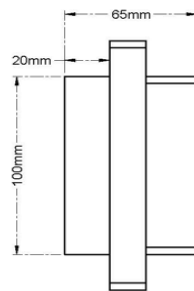

Dimensions and Materials:

Width  
Overall Height  
Extension  
Special Feature  
Back Plate  
Material

5 1/2"  
2 1/2"  
5 1/2"  
Can be for wall lamp or Ceiling  
4"  
Die-Cast Frame/Acrylic

Electrical Specifications:

Shipping Information:

Weight  
Carton Length  
Carton Width  
Carton Height  
Shipping Method  
Quantity Per Carton

1.8 lbs  
7"  
7"  
5"  
UPS  
1

2289601XX