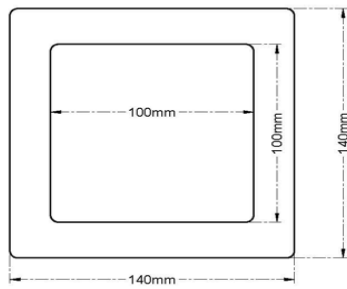

Dimensions and Materials:

Width  
Overall Height  
Extension  
Special Feature  
Back Plate  
Material

5 1/2"  
2 1/2"  
5 1/2"  
Can be for wall lamp or Ceiling  
4"  
Die-Cast Frame/Acrylic

Electrical Specifications:

Shipping Information:

Weight  
Carton Length  
Carton Width  
Carton Height  
Shipping Method  
Quantity Per Carton

1.8 lbs  
7"  
7"  
5"  
UPS  
1

2289601XX