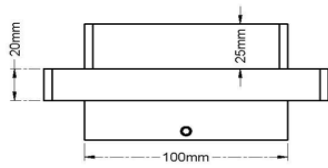

Dimensions and Materials:

Width  
Overall Height  
Extension  
Special Feature  
Back Plate  
Material

5 1/2"  
2 1/2"  
5 1/2"  
Can be for wall lamp or Ceiling  
4"  
Die-Cast Frame/Acrylic

Electrical Specifications:

Shipping Information:

Weight  
Carton Length  
Carton Width  
Carton Height  
Shipping Method  
Quantity Per Carton

1.8 lbs  
7"  
7"  
5"  
UPS  
1

2289601XX