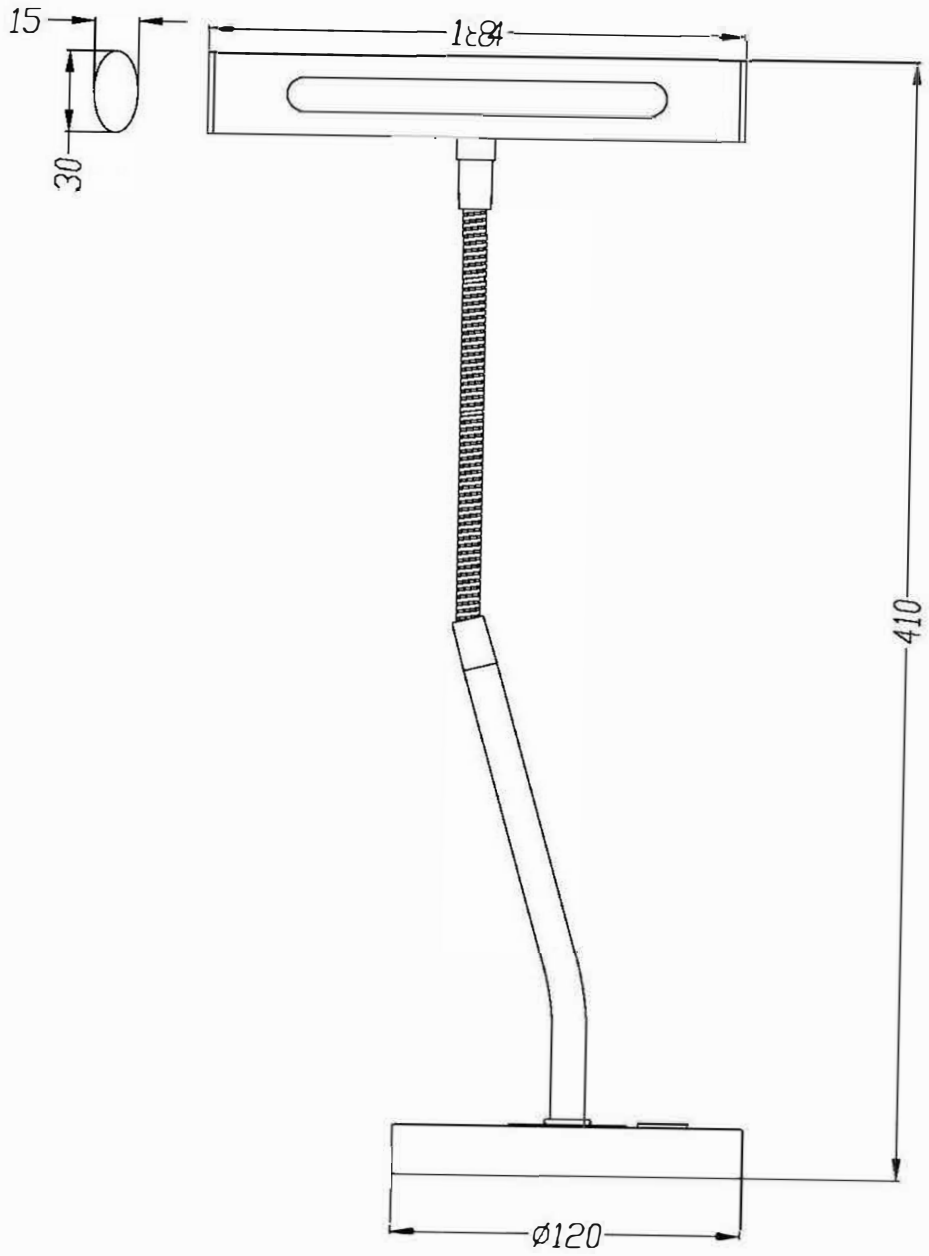

Dimensions and Materials:

Width
Overall Height
Max Height
Min. Height
Base Width
Extension

7.28"
13.78"

Material
Glass

Metal

Electrical Specifications:

Light Source
Light Source/Manufacturer
LED Spec.
Total Wattage
Lumens
Kelvin Temperature

LED
4.5W
380 Lumens
3000K

Dimmability
Driver Specification - Quattro
Driver Specification - Fully Dimmable

None

Input Voltage
Safety Rating (Location)
Warranty
Certification

Shipping Information:

Weight
Carton Length
Carton Width
Carton Height
Shipping Method
Quantity Per Carton

3.4 lbs
8"
8"
12"
UPS
1

579790107