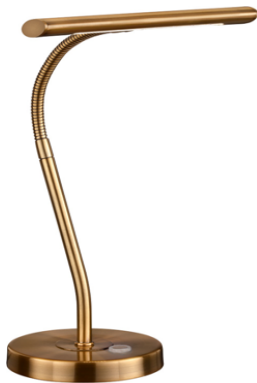

Arnsberg

Product Specification Sheet

Item Number:
Created:
Version - Updated:

579790104
June 21th, 2017
1.2 - 04/04/2018

Group/Lifestyle Name:

CURTIS

Available Finishes

Antique Brass

Dimensions and Materials:

Width

7.28"

Overall Height

13.78"

Max Height

Min. Height

Base Width

Extension

Special Features:

Material

Metal

Glass

Electrical Specifications:

Light Source

LED

Light Source/Manufacturer

LED Spec.

Total Wattage

4.5W

Lumens

380 Lumens

Kelvin Temperature

3000K