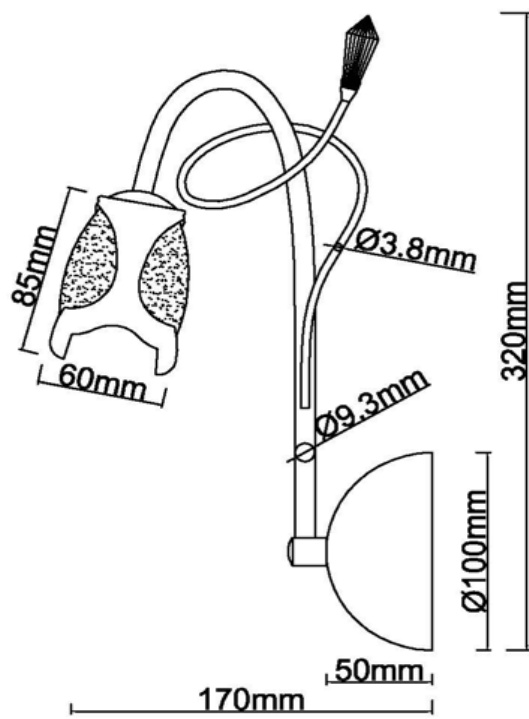

## Product Specification Sheet

**Item Number:**  
Created:  
Version - Updated:

**213110124**  
June 21th, 2017  
1.3 04/05/2018

Group/Lifestyle Name:

CAPRICE

Available Finishes

Rust

Dimensions and Materials:

Width 8 1/4"  
Overall Height 13 1/3"  
Max Height  
Min. Height  
Base Width 4"  
Extension 8 1/4"  
Special Features  
Material Metal/Glass  
Glass

Electrical Specifications:

Light Source G9  
Light Source/Manufacturer  
LED Spec.  
Total Wattage 28W  
Lumens 370 Lumens  
Kelvin Temperature  
Dimmability None  
Driver Specification - Quattro  
Driver Specification - Fully Dimmable  
Input Voltage 120V  
Safety Rating (Location) Dry  
Warranty 5 Years  
Certification ETL

Shipping Information:

Weight 3.2 lbs  
Carton Length 10"  
Carton Width 8"  
Carton Height 15"  
Shipping Method UPS  
Quantity Per Carton 1

2131101XX