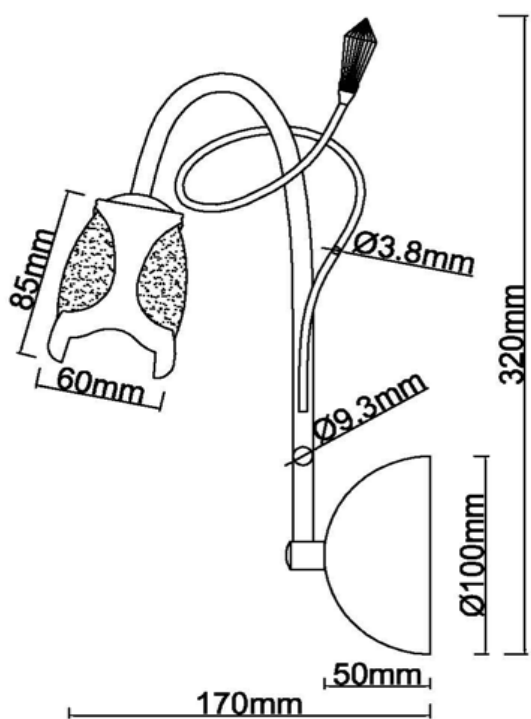

Dimensions and Materials:

Width 8 1/4"
Overall Height 13 1/3"
Max Height
Min. Height
Base Width 4"
Extension 8 1/4"
Special Features
Material Metal/Glass
Glass

Electrical Specifications:

Light Source G9
Light Source/Manufacturer
LED Spec.
Total Wattage 28W
Lumens 370 Lumens
Kelvin Temperature
Dimmability None
Driver Specification - Quattro
Driver Specification - Fully Dimmable
Input Voltage 120V
Safety Rating (Location) Dry
Warranty 5 Years
Certification ETL

Shipping Information:

Weight 3.2 lbs
Carton Length 10"
Carton Width 8"
Carton Height 15"
Shipping Method UPS
Quantity Per Carton

2131101XX