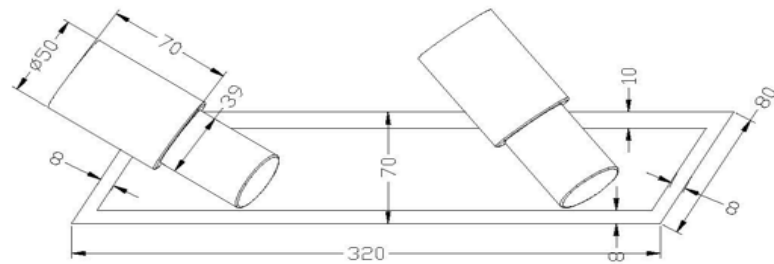

**Group/Lifestyle Name:**

DALLAS

Available Finishes

Chrome with Aluminum

Dimensions and Materials:

Overall Width

14"

Overall Height

8"

Carton Height

4"

Shipping Method

UPS

Quantity Per Carton

1

8214702XX