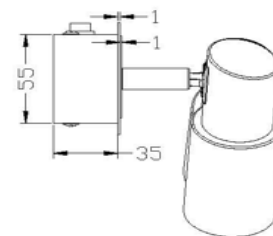

**Group/Lifestyle Name:**

DALLAS

Available Finishes

Chrome with Aluminum

Dimensions and Materials:

Overall Width

14"

Overall Height

8"

Carton Height

4"

Shipping Method

UPS

Quantity Per Carton

1

8214702XX