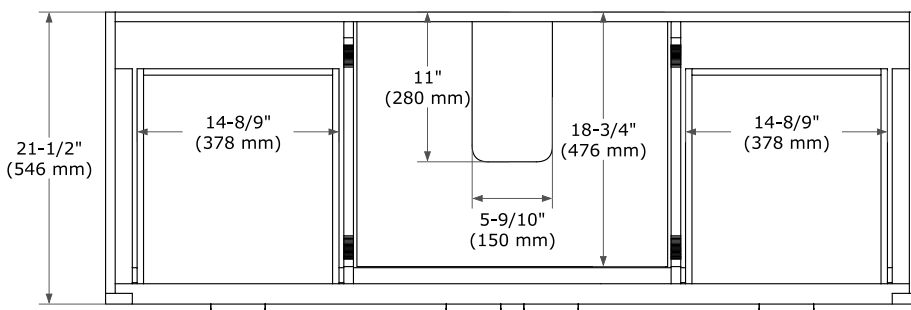

**BASE CABINET DIMENSIONS**

60" W x 21.5" D x 34.5" H

**FEATURES**

- Signature fluted design crafted from solid wood panels for timeless beauty
- Solid wood construction built to last
- Silver-lined laminate drawers offer luxury refined

**PLAN VIEW**

**OVERALL DIMENSIONS**

61" W x 22" D x 1.5" H

**COUNTERTOP OPTIONS**

Carrara Marble

White Quartz

**FEATURES**

- Solid countertop with mitered edges & seams
- Undermount white oval sink
- Pre-drilled for 8" widespread faucet

**INCLUDED**

- Countertop
- Matching Backsplash
- Oval Sink

**COUNTERTOP PLAN VIEW**

**EDGE SIDE VIEW**

**THREE DIMENSIONAL COUNTERTOP VIEW**