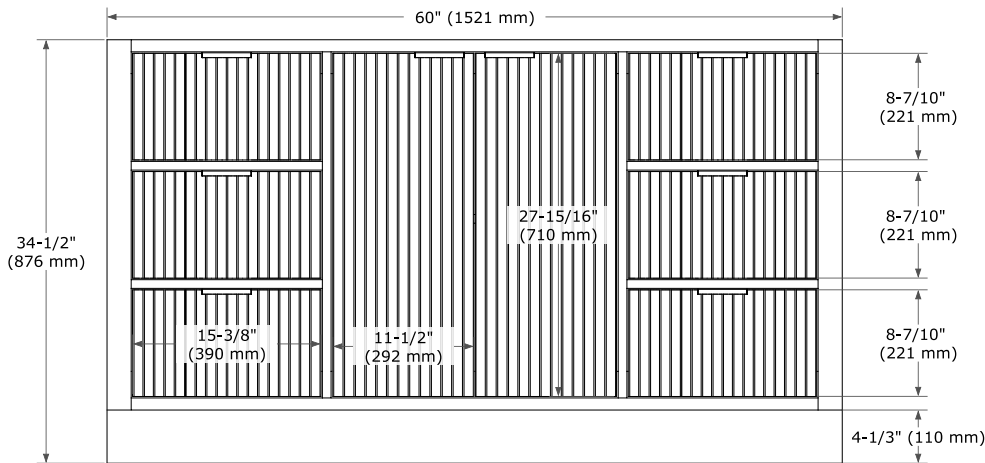

AVAILABLE COLORS

FRONT VIEW