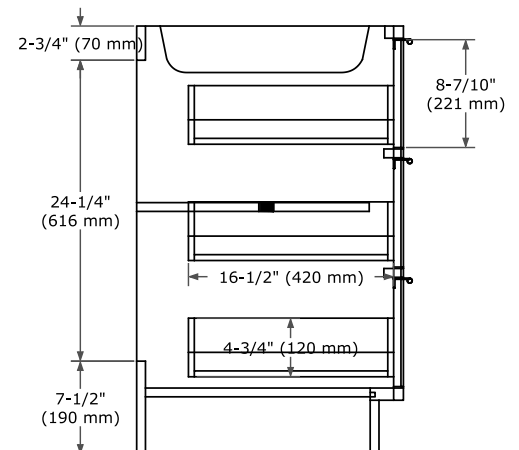

**BASE CABINET DIMENSIONS**

60" W x 21.5" D x 34.5" H

**FEATURES**

- Signature fluted design crafted from solid wood panels for timeless beauty
- Solid wood construction built to last
- Silver-lined laminate drawers offer luxury refined

**PLAN VIEW**

**OVERALL DIMENSIONS**

61" W x 22" D x 1.5" H

**COUNTERTOP OPTIONS**

Carrara Marble

White Quartz

**FEATURES**

- Solid countertop with mitered edges & seams
- Undermount white oval sink
- Pre-drilled for 8" widespread faucet

**INCLUDED**

- Countertop
- Matching Backsplash
- Oval Sink

**COUNTERTOP PLAN VIEW**

**EDGE SIDE VIEW**

**THREE DIMENSIONAL COUNTERTOP VIEW**