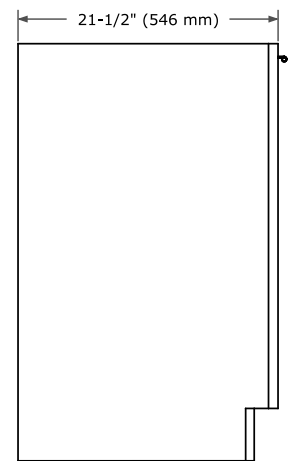

**BASE CABINET DIMENSIONS**

60" W x 21.5" D x 34.5" H

**FEATURES**

- Signature fluted design crafted from solid wood panels for timeless beauty
- Solid wood construction built to last
- Silver-lined laminate drawers offer luxury refined

**PLAN VIEW**

**OVERALL DIMENSIONS**

61" W x 22" D x 1.5" H

**COUNTERTOP OPTIONS**

Carrara Marble

White Quartz

**FEATURES**

- Solid countertop with mitered edges & seams
- Undermount white oval sink
- Pre-drilled for 8" widespread faucet

**INCLUDED**

- Countertop
- Matching Backsplash
- Oval Sink

**COUNTERTOP PLAN VIEW**

**EDGE SIDE VIEW**

**THREE DIMENSIONAL COUNTERTOP VIEW**