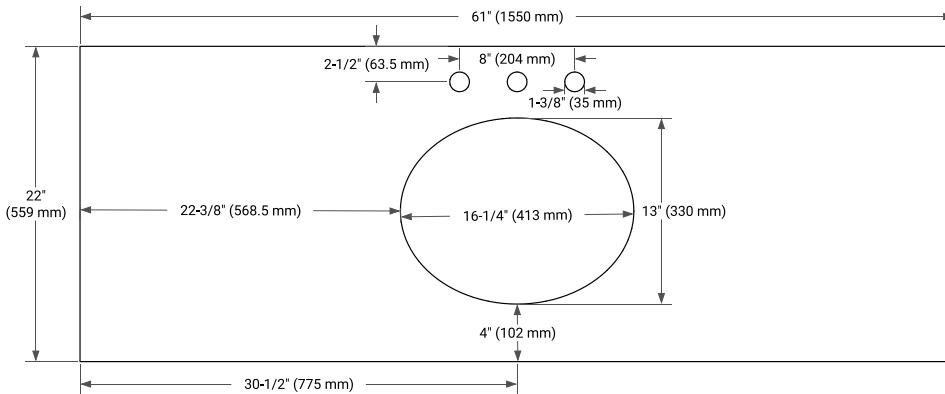

**BASE CABINET DIMENSIONS**

60" W x 21.5" D x 34.5" H

**FEATURES**

- Signature fluted design crafted from solid wood panels for timeless beauty
- Solid wood construction built to last
- Silver-lined laminate drawers offer luxury refined

**PLAN VIEW**

**OVERALL DIMENSIONS**

61" W x 22" D x 1.5" H

**COUNTERTOP OPTIONS**

Carrara Marble

White Quartz

**FEATURES**

- Solid countertop with mitered edges & seams
- Undermount white oval sink
- Pre-drilled for 8" widespread faucet

**INCLUDED**

- Countertop
- Matching Backsplash
- Oval Sink

**COUNTERTOP PLAN VIEW**

**EDGE SIDE VIEW**

**THREE DIMENSIONAL COUNTERTOP VIEW**