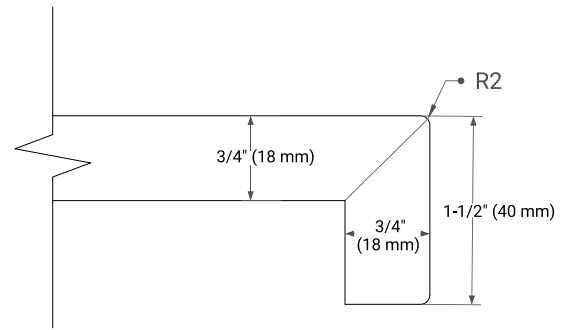

**BASE CABINET DIMENSIONS**

60" W x 21.5" D x 34.5" H

**FEATURES**

- Signature fluted design crafted from solid wood panels for timeless beauty
- Solid wood construction built to last
- Silver-lined laminate drawers offer luxury refined

**PLAN VIEW**

**OVERALL DIMENSIONS**

61" W x 22" D x 1.5" H

**COUNTERTOP OPTIONS**

Carrara Marble

White Quartz

**FEATURES**

- Solid countertop with mitered edges & seams
- Undermount white oval sink
- Pre-drilled for 8" widespread faucet

**INCLUDED**

- Countertop
- Matching Backsplash
- Oval Sink

**COUNTERTOP PLAN VIEW**

**EDGE SIDE VIEW**

**THREE DIMENSIONAL COUNTERTOP VIEW**