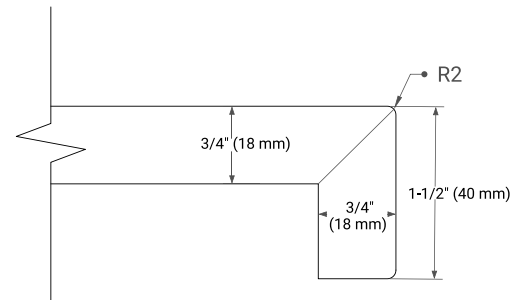

BASE CABINET DIMENSIONS

36" W x 21.5" D x 34.5" H

FEATURES

- Signature fluted design crafted from solid wood panels for timeless beauty
- Solid wood construction built to last
- Silver-lined laminate drawers offer luxury refined

PLAN VIEW

48" SINGLE RECTANGLE SINK COUNTERTOP WITH 1.5 IN. THICKNESS

ARIEL

OVERALL DIMENSIONS

48.25" W x 22" D x 1.5" H

COUNTERTOP OPTIONS

Carrara White Quartz

FEATURES

- Solid countertop with mitered edges & seams
- Undermount white rectangular sink
- Pre-drilled for 8" widespread faucet

INCLUDED

- Countertop
- Matching Backsplash
- Rectangle Sink

COUNTERTOP PLAN VIEW

EDGE SIDE VIEW

THREE DIMENSIONAL COUNTERTOP VIEW