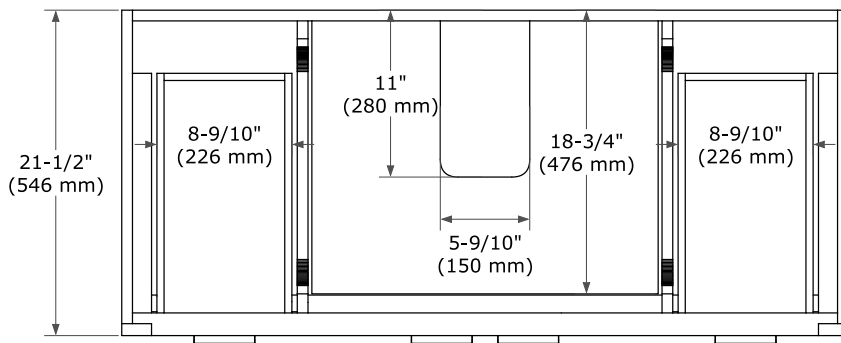

BASE CABINET DIMENSIONS

36" W x 21.5" D x 34.5" H

FEATURES

- Signature fluted design crafted from solid wood panels for timeless beauty
- Solid wood construction built to last
- Silver-lined laminate drawers offer luxury refined

PLAN VIEW

48" SINGLE RECTANGLE SINK COUNTERTOP WITH 1.5 IN. THICKNESS

ARIEL

OVERALL DIMENSIONS

48.25" W x 22" D x 1.5" H

COUNTERTOP OPTIONS

Carrara White Quartz

FEATURES

- Solid countertop with mitered edges & seams
- Undermount white rectangular sink
- Pre-drilled for 8" widespread faucet

INCLUDED

- Countertop
- Matching Backsplash
- Rectangle Sink

COUNTERTOP PLAN VIEW

EDGE SIDE VIEW

THREE DIMENSIONAL COUNTERTOP VIEW