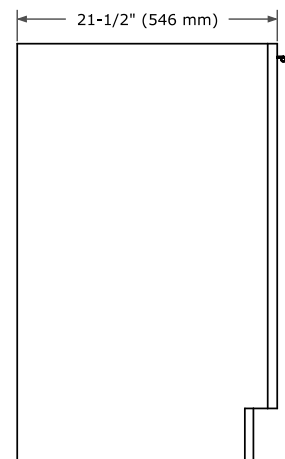

BASE CABINET DIMENSIONS

36" W x 21.5" D x 34.5" H

FEATURES

- Signature fluted design crafted from solid wood panels for timeless beauty
- Solid wood construction built to last
- Silver-lined laminate drawers offer luxury refined

PLAN VIEW

48" SINGLE RECTANGLE SINK COUNTERTOP WITH 1.5 IN. THICKNESS

ARIEL

OVERALL DIMENSIONS

48.25" W x 22" D x 1.5" H

COUNTERTOP OPTIONS

Carrara White Quartz

FEATURES

- Solid countertop with mitered edges & seams
- Undermount white rectangular sink
- Pre-drilled for 8" widespread faucet

INCLUDED

- Countertop
- Matching Backsplash
- Rectangle Sink

COUNTERTOP PLAN VIEW

EDGE SIDE VIEW

THREE DIMENSIONAL COUNTERTOP VIEW