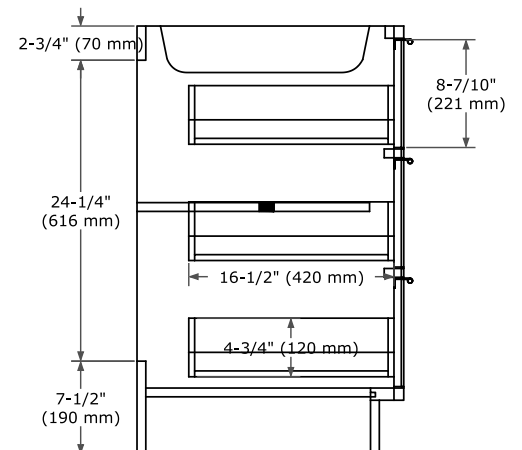

BASE CABINET DIMENSIONS

36" W x 21.5" D x 34.5" H

FEATURES

- Signature fluted design crafted from solid wood panels for timeless beauty
- Solid wood construction built to last
- Silver-lined laminate drawers offer luxury refined

PLAN VIEW

48" SINGLE RECTANGLE SINK COUNTERTOP WITH 1.5 IN. THICKNESS

ARIEL

OVERALL DIMENSIONS

48.25" W x 22" D x 1.5" H

COUNTERTOP OPTIONS

Carrara White Quartz

FEATURES

- Solid countertop with mitered edges & seams
- Undermount white rectangular sink
- Pre-drilled for 8" widespread faucet

INCLUDED

- Countertop
- Matching Backsplash
- Rectangle Sink

COUNTERTOP PLAN VIEW

EDGE SIDE VIEW

THREE DIMENSIONAL COUNTERTOP VIEW