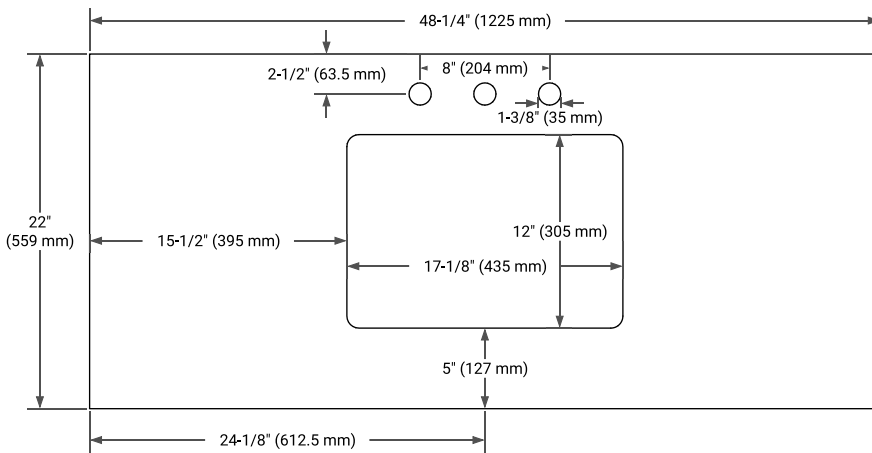

BASE CABINET DIMENSIONS

36" W x 21.5" D x 34.5" H

FEATURES

- Signature fluted design crafted from solid wood panels for timeless beauty
- Solid wood construction built to last
- Silver-lined laminate drawers offer luxury refined

PLAN VIEW

48" SINGLE RECTANGLE SINK COUNTERTOP WITH 1.5 IN. THICKNESS

ARIEL

OVERALL DIMENSIONS

48.25" W x 22" D x 1.5" H

COUNTERTOP OPTIONS

Carrara White Quartz

FEATURES

- Solid countertop with mitered edges & seams
- Undermount white rectangular sink
- Pre-drilled for 8" widespread faucet

INCLUDED

- Countertop
- Matching Backsplash
- Rectangle Sink

COUNTERTOP PLAN VIEW

EDGE SIDE VIEW

THREE DIMENSIONAL COUNTERTOP VIEW