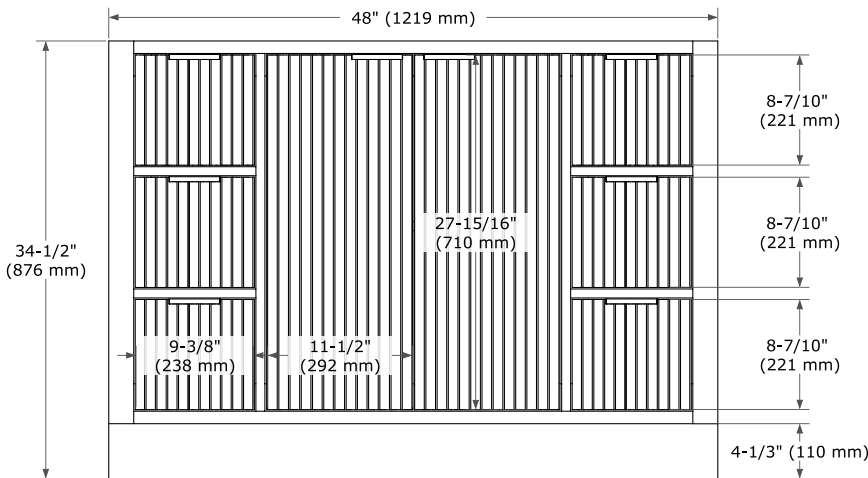

BASE CABINET DIMENSIONS

36" W x 21.5" D x 34.5" H

FEATURES

- Signature fluted design crafted from solid wood panels for timeless beauty
- Solid wood construction built to last
- Silver-lined laminate drawers offer luxury refined

HARDWARE FINISHES

AVAILABLE COLORS

FRONT VIEW

SIDE VIEW

PLAN VIEW