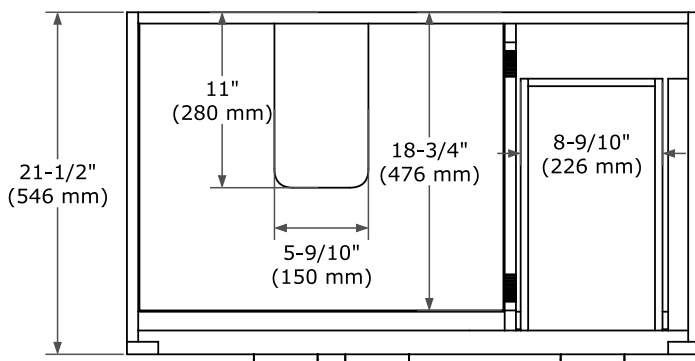

**BASE CABINET DIMENSIONS**

36" W x 21.5" D x 34.5" H

**FEATURES**

- Signature fluted design crafted from solid wood panels for timeless beauty
- Solid wood construction built to last
- Silver-lined laminate drawers offer luxury refined

**PLAN VIEW**

# 37" LEFT RECTANGLE SINK COUNTERTOP WITH 1.5 IN. THICKNESS

## OVERALL DIMENSIONS

37" W x 22" D x 1.5" H