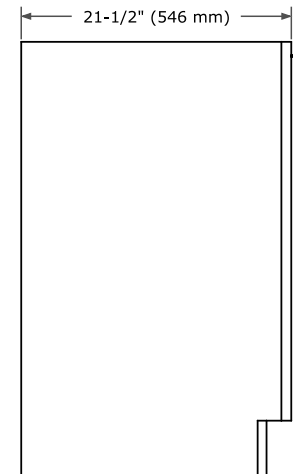

**BASE CABINET DIMENSIONS**

36" W x 21.5" D x 34.5" H

**FEATURES**

- Signature fluted design crafted from solid wood panels for timeless beauty
- Solid wood construction built to last
- Silver-lined laminate drawers offer luxury refined

**PLAN VIEW**

# 37" LEFT RECTANGLE SINK COUNTERTOP WITH 1.5 IN. THICKNESS

## OVERALL DIMENSIONS

37" W x 22" D x 1.5" H