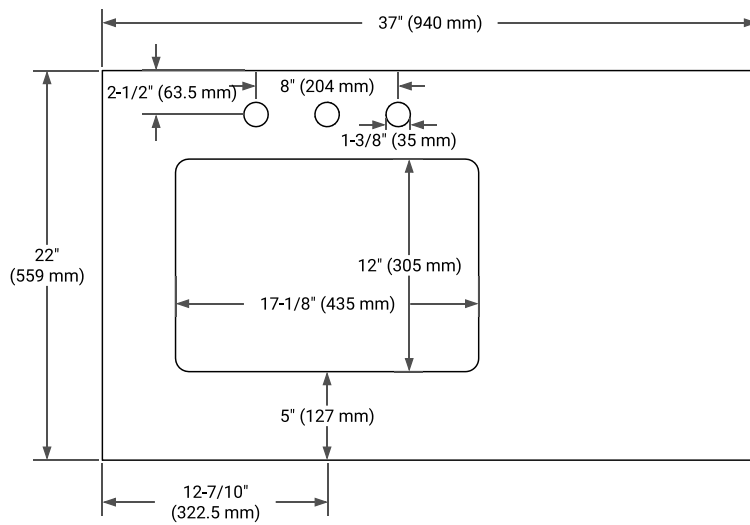

## OVERALL DIMENSIONS

37" W x 22" D x 1.5" H

## FEATURES

- Solid countertop with mitered edges & seams
- Undermount white rectangular sink
- Pre-drilled for 8" widespread faucet

## COUNTERTOP PLAN VIEW