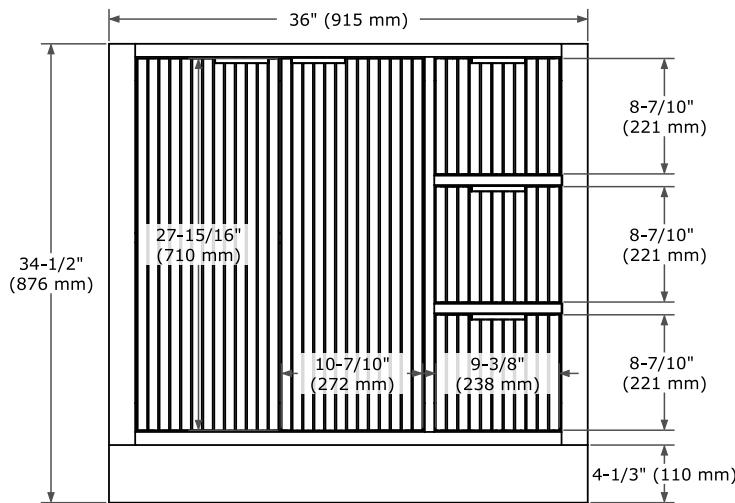

AVAILABLE COLORS

FRONT VIEW