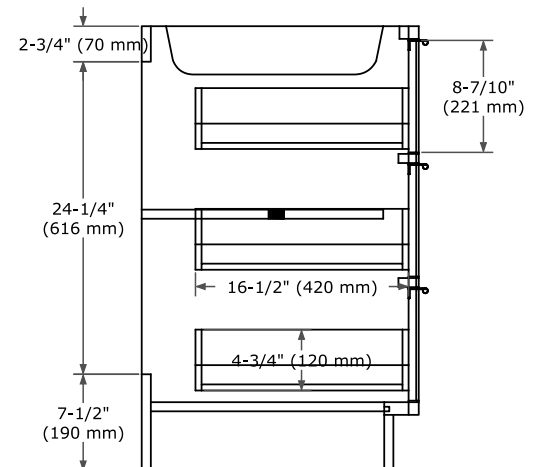

**BASE CABINET DIMENSIONS**

36" W x 21.5" D x 34.5" H

**FEATURES**

- Signature fluted design crafted from solid wood panels for timeless beauty
- Solid wood construction built to last
- Silver-lined laminate drawers offer luxury refined

**PLAN VIEW**

# 37" LEFT RECTANGLE SINK COUNTERTOP WITH 1.5 IN. THICKNESS

## OVERALL DIMENSIONS

37" W x 22" D x 1.5" H