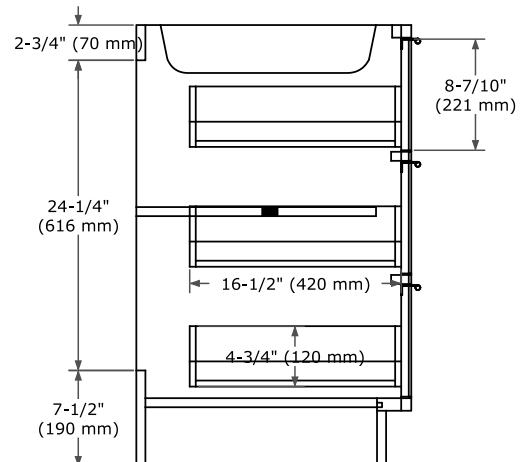

**BASE CABINET DIMENSIONS**

36" W x 21.5" D x 34.5" H

**FEATURES**

- Signature fluted design crafted from solid wood panels for timeless beauty
- Solid wood construction built to last
- Silver-lined laminate drawers offer luxury refined

**PLAN VIEW**

**OVERALL DIMENSIONS**

36.25" W x 22" D x 1.5" H

**COUNTERTOP OPTIONS**

Carrara White Quartz

**FEATURES**

- Solid countertop with mitered edges & seams
- Undermount white oval sink
- Pre-drilled for 8" widespread faucet

**INCLUDED**

- Countertop
- Matching Backsplash
- Oval Sink

**COUNTERTOP PLAN VIEW**

**EDGE SIDE VIEW**

**THREE DIMENSIONAL COUNTERTOP VIEW**