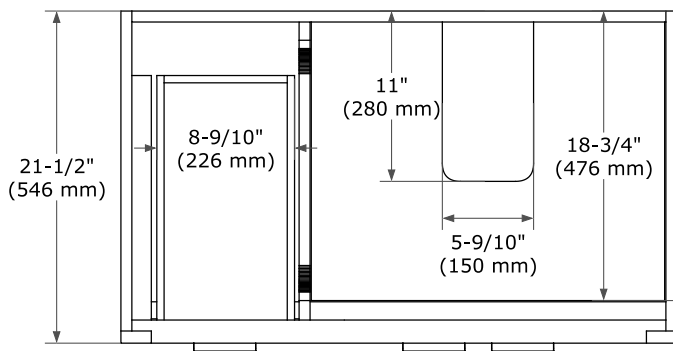

**BASE CABINET DIMENSIONS**

36" W x 21.5" D x 34.5" H

**FEATURES**

- Signature fluted design crafted from solid wood panels for timeless beauty
- Solid wood construction built to last
- Silver-lined laminate drawers offer luxury refined

**PLAN VIEW**

**OVERALL DIMENSIONS**

36.25" W x 22" D x 1.5" H

**COUNTERTOP OPTIONS**

Carrara White Quartz

**FEATURES**

- Solid countertop with mitered edges & seams
- Undermount white oval sink
- Pre-drilled for 8" widespread faucet

**INCLUDED**

- Countertop
- Matching Backsplash
- Oval Sink

**COUNTERTOP PLAN VIEW**

**EDGE SIDE VIEW**

**THREE DIMENSIONAL COUNTERTOP VIEW**