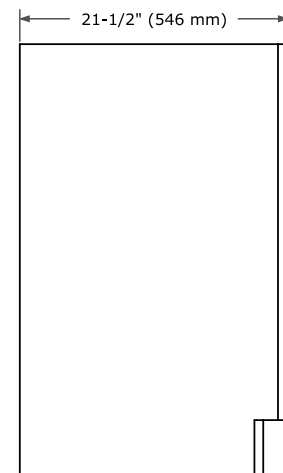

**BASE CABINET DIMENSIONS**

36" W x 21.5" D x 34.5" H

**FEATURES**

- Signature fluted design crafted from solid wood panels for timeless beauty
- Solid wood construction built to last
- Silver-lined laminate drawers offer luxury refined

**PLAN VIEW**

**OVERALL DIMENSIONS**

36.25" W x 22" D x 1.5" H

**COUNTERTOP OPTIONS**

Carrara White Quartz

**FEATURES**

- Solid countertop with mitered edges & seams
- Undermount white oval sink
- Pre-drilled for 8" widespread faucet

**INCLUDED**

- Countertop
- Matching Backsplash
- Oval Sink

**COUNTERTOP PLAN VIEW**

**EDGE SIDE VIEW**

**THREE DIMENSIONAL COUNTERTOP VIEW**