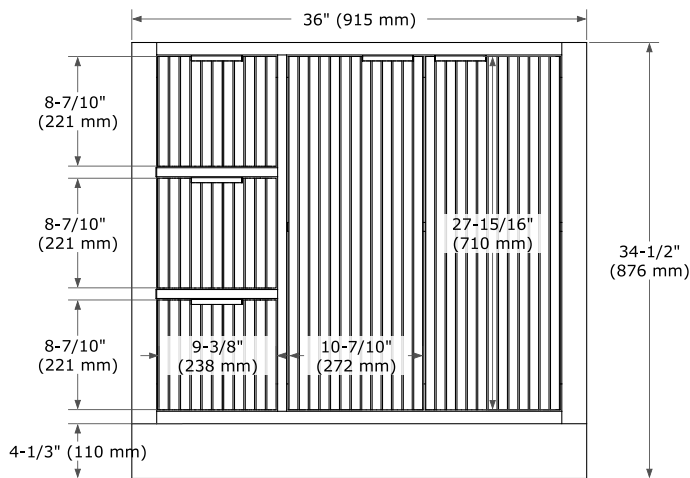

AVAILABLE COLORS

FRONT VIEW