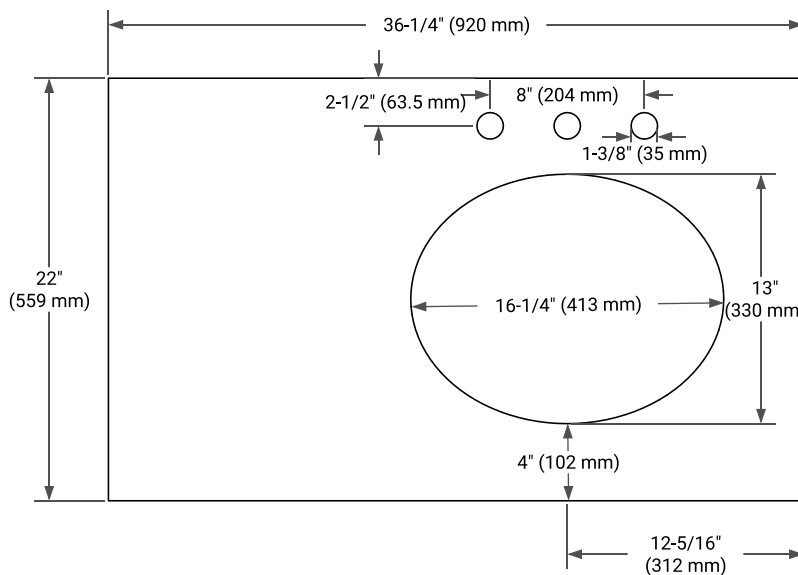

**BASE CABINET DIMENSIONS**

36" W x 21.5" D x 34.5" H

**FEATURES**

- Signature fluted design crafted from solid wood panels for timeless beauty
- Solid wood construction built to last
- Silver-lined laminate drawers offer luxury refined

**PLAN VIEW**

**OVERALL DIMENSIONS**

36.25" W x 22" D x 1.5" H

**COUNTERTOP OPTIONS**

Carrara White Quartz

**FEATURES**

- Solid countertop with mitered edges & seams
- Undermount white oval sink
- Pre-drilled for 8" widespread faucet

**INCLUDED**

- Countertop
- Matching Backsplash
- Oval Sink

**COUNTERTOP PLAN VIEW**

**EDGE SIDE VIEW**

**THREE DIMENSIONAL COUNTERTOP VIEW**