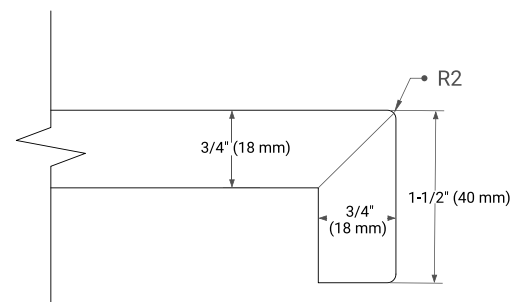

**BASE CABINET DIMENSIONS**

36" W x 21.5" D x 34.5" H

**FEATURES**

- Signature fluted design crafted from solid wood panels for timeless beauty
- Solid wood construction built to last
- Silver-lined laminate drawers offer luxury refined

**PLAN VIEW**

**OVERALL DIMENSIONS**

36.25" W x 22" D x 1.5" H

**COUNTERTOP OPTIONS**

Carrara White Quartz

**FEATURES**

- Solid countertop with mitered edges & seams
- Undermount white oval sink
- Pre-drilled for 8" widespread faucet

**INCLUDED**

- Countertop
- Matching Backsplash
- Oval Sink

**COUNTERTOP PLAN VIEW**

**EDGE SIDE VIEW**

**THREE DIMENSIONAL COUNTERTOP VIEW**