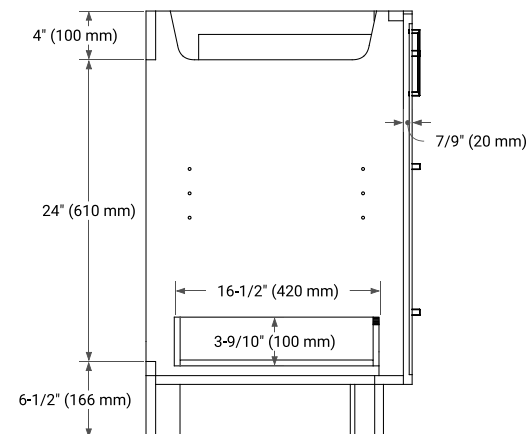

## BASE CABINET DIMENSIONS

72" W x 21.5" D x 34.5" H

## HARDWARE FINISHES

FRONT VIEW

SIDE VIEW

PLAN VIEW

# 73" DOUBLE RECTANGLE SINK COUNTERTOP WITH 1.5 IN. THICKNESS

## OVERALL DIMENSIONS

73" W x 22" D x 1.5" H