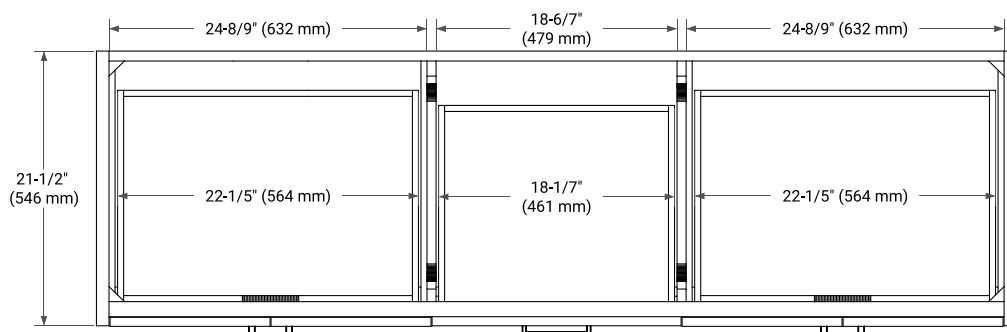

## BASE CABINET DIMENSIONS

72" W x 21.5" D x 34.5" H

## HARDWARE FINISHES

FRONT VIEW

SIDE VIEW

PLAN VIEW

## OVERALL DIMENSIONS

73" W x 22" D x 1.5" H