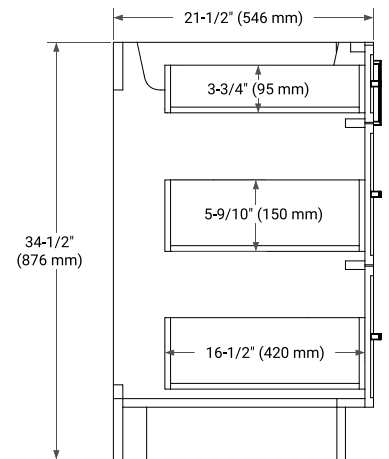

## BASE CABINET DIMENSIONS

72" W x 21.5" D x 34.5" H

## HARDWARE FINISHES

FRONT VIEW

SIDE VIEW

PLAN VIEW

# 73" DOUBLE RECTANGLE SINK COUNTERTOP WITH 1.5 IN. THICKNESS

## OVERALL DIMENSIONS

73" W x 22" D x 1.5" H