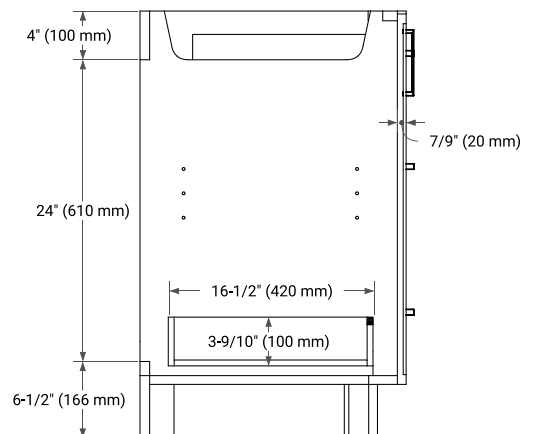

KELLY 60" SINGLE SINK BASE CABINET

ARIEL

BASE CABINET DIMENSIONS

60" W x 21.5" D x 34.5" H

FEATURES

- Solid wood frame and Plywood
- Soft-close system
- Dovetail construction
- Stylish Slim Shaker Door
- Pull-out inside drawer
- Adjustable shelf

AVAILABLE COLORS

White Grey Midnight Blue White Oak

HARDWARE FINISHES

Matte Black

FRONT VIEW

SIDE VIEW

PLAN VIEW

61" SINGLE RECTANGLE SINK COUNTERTOP WITH 1.5 IN. THICKNESS

ARIEL

OVERALL DIMENSIONS

61" W x 22" D x 1.5" H

COUNTERTOP OPTIONS

Carrara Marble

White Quartz

FEATURES

- Solid countertop with mitered edges & seams
- Undermount white rectangular sink
- Pre-drilled for 8" widespread faucet

INCLUDED

- Countertop
- Matching Backsplash
- Rectangle Sink

COUNTERTOP PLAN VIEW

EDGE SIDE VIEW

THREE DIMENSIONAL COUNTERTOP VIEW