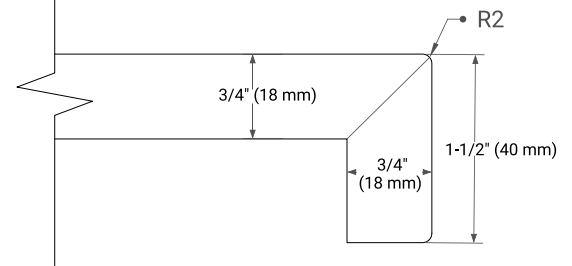

KELLY 60" SINGLE SINK BASE CABINET

ARIEL

BASE CABINET DIMENSIONS

60" W x 21.5" D x 34.5" H

FEATURES

- Solid wood frame and Plywood
- Soft-close system
- Dovetail construction
- Stylish Slim Shaker Door
- Pull-out inside drawer
- Adjustable shelf

ARIEL

OVERALL DIMENSIONS

61" W x 22" D x 1.5" H

COUNTERTOP OPTIONS

Carrara Marble

White Quartz

FEATURES

- Solid countertop with mitered edges & seams
- Undermount white rectangular sink
- Pre-drilled for 8" widespread faucet

INCLUDED

- Countertop
- Matching Backsplash
- Rectangle Sink

COUNTERTOP PLAN VIEW

EDGE SIDE VIEW

THREE DIMENSIONAL COUNTERTOP VIEW