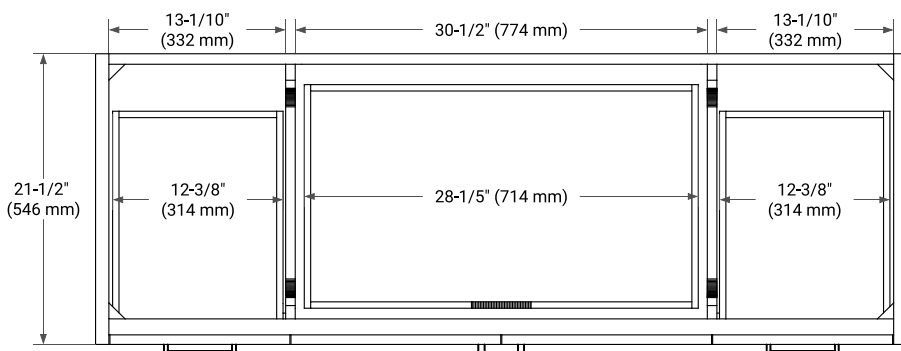

KELLY 60" SINGLE SINK BASE CABINET

ARIEL

BASE CABINET DIMENSIONS

60" W x 21.5" D x 34.5" H

FEATURES

- Solid wood frame and Plywood
- Soft-close system
- Dovetail construction
- Stylish Slim Shaker Door
- Pull-out inside drawer
- Adjustable shelf

AVAILABLE COLORS

White Grey Midnight Blue White Oak

HARDWARE FINISHES

Matte Black

FRONT VIEW

SIDE VIEW

PLAN VIEW

61" SINGLE RECTANGLE SINK COUNTERTOP WITH 1.5 IN. THICKNESS

ARIEL

OVERALL DIMENSIONS

61" W x 22" D x 1.5" H

COUNTERTOP OPTIONS

Carrara Marble

White Quartz

FEATURES

- Solid countertop with mitered edges & seams
- Undermount white rectangular sink
- Pre-drilled for 8" widespread faucet

INCLUDED

- Countertop
- Matching Backsplash
- Rectangle Sink

COUNTERTOP PLAN VIEW

EDGE SIDE VIEW

THREE DIMENSIONAL COUNTERTOP VIEW