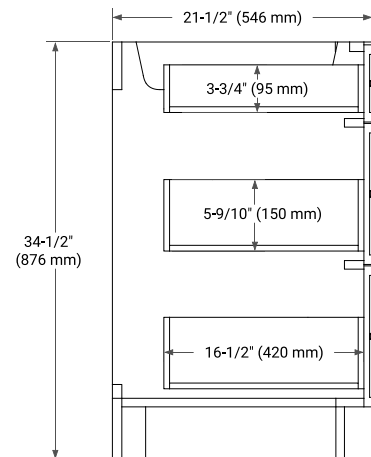

KELLY 60" SINGLE SINK BASE CABINET

ARIEL

BASE CABINET DIMENSIONS

60" W x 21.5" D x 34.5" H

FEATURES

- Solid wood frame and Plywood
- Soft-close system
- Dovetail construction
- Stylish Slim Shaker Door
- Pull-out inside drawer
- Adjustable shelf

AVAILABLE COLORS

White Grey Midnight Blue White Oak

HARDWARE FINISHES

Matte Black

FRONT VIEW

SIDE VIEW

PLAN VIEW

61" SINGLE RECTANGLE SINK COUNTERTOP WITH 1.5 IN. THICKNESS

ARIEL

OVERALL DIMENSIONS

61" W x 22" D x 1.5" H

COUNTERTOP OPTIONS

Carrara Marble

White Quartz

FEATURES

- Solid countertop with mitered edges & seams
- Undermount white rectangular sink
- Pre-drilled for 8" widespread faucet

INCLUDED

- Countertop
- Matching Backsplash
- Rectangle Sink

COUNTERTOP PLAN VIEW

EDGE SIDE VIEW

THREE DIMENSIONAL COUNTERTOP VIEW