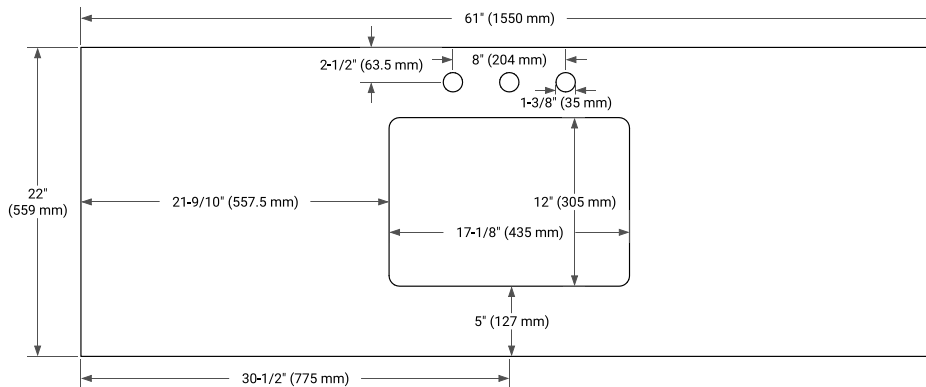

KELLY 60" SINGLE SINK BASE CABINET

ARIEL

BASE CABINET DIMENSIONS

60" W x 21.5" D x 34.5" H

FEATURES

- Solid wood frame and Plywood
- Soft-close system
- Dovetail construction
- Stylish Slim Shaker Door
- Pull-out inside drawer
- Adjustable shelf

ARIEL

OVERALL DIMENSIONS

61" W x 22" D x 1.5" H

COUNTERTOP OPTIONS

Carrara Marble

White Quartz

FEATURES

- Solid countertop with mitered edges & seams
- Undermount white rectangular sink
- Pre-drilled for 8" widespread faucet

INCLUDED

- Countertop
- Matching Backsplash
- Rectangle Sink

COUNTERTOP PLAN VIEW

EDGE SIDE VIEW

THREE DIMENSIONAL COUNTERTOP VIEW