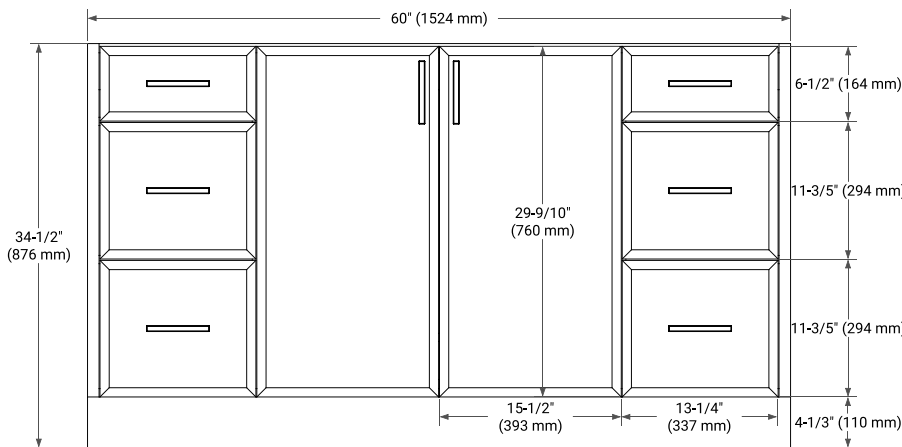

KELLY 60" SINGLE SINK BASE CABINET

ARIEL

BASE CABINET DIMENSIONS

60" W x 21.5" D x 34.5" H

FEATURES

- Solid wood frame and Plywood
- Soft-close system
- Dovetail construction
- Stylish Slim Shaker Door
- Pull-out inside drawer
- Adjustable shelf

AVAILABLE COLORS

White Grey Midnight Blue White Oak

HARDWARE FINISHES

Matte Black

FRONT VIEW

SIDE VIEW

PLAN VIEW

61" SINGLE RECTANGLE SINK COUNTERTOP WITH 1.5 IN. THICKNESS

ARIEL

OVERALL DIMENSIONS

61" W x 22" D x 1.5" H

COUNTERTOP OPTIONS

Carrara Marble

White Quartz

FEATURES

- Solid countertop with mitered edges & seams
- Undermount white rectangular sink
- Pre-drilled for 8" widespread faucet

INCLUDED

- Countertop
- Matching Backsplash
- Rectangle Sink

COUNTERTOP PLAN VIEW

EDGE SIDE VIEW

THREE DIMENSIONAL COUNTERTOP VIEW