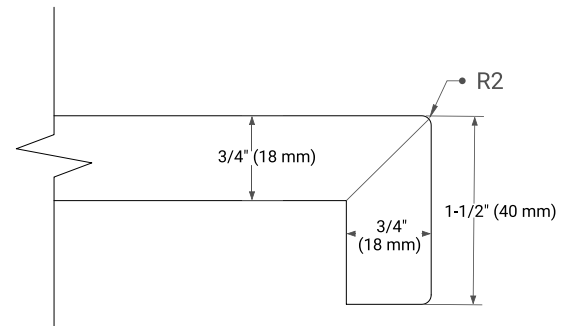

### SIDE VIEW

### PLAN VIEW

OVERALL DIMENSIONS

55" W x 22" D x 1.5" H

COUNTERTOP OPTIONS

Carrara Marble

White Quartz

FEATURES

- Solid countertop with mitered edges & seams
- Undermount white oval sink
- Pre-drilled for 8" widespread faucet

INCLUDED

- Countertop
- Matching Backsplash
- Oval Sink

COUNTERTOP PLAN VIEW

EDGE SIDE VIEW

THREE DIMENSIONAL COUNTERTOP VIEW