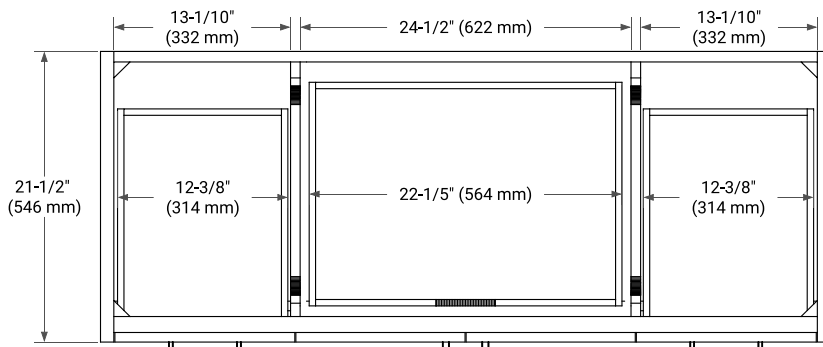

## BASE CABINET DIMENSIONS

54" W x 21.5" D x 34.5" H

### PLAN VIEW

OVERALL DIMENSIONS

55" W x 22" D x 1.5" H

COUNTERTOP OPTIONS

Carrara Marble

White Quartz

FEATURES

- Solid countertop with mitered edges & seams
- Undermount white oval sink
- Pre-drilled for 8" widespread faucet