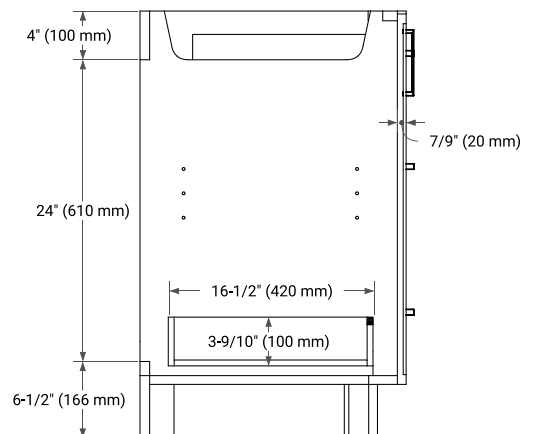

## BASE CABINET DIMENSIONS

54" W x 21.5" D x 34.5" H

### SIDE VIEW

### PLAN VIEW

OVERALL DIMENSIONS

55" W x 22" D x 1.5" H

COUNTERTOP OPTIONS

Carrara Marble

White Quartz

FEATURES

- Solid countertop with mitered edges & seams
- Undermount white oval sink
- Pre-drilled for 8" widespread faucet