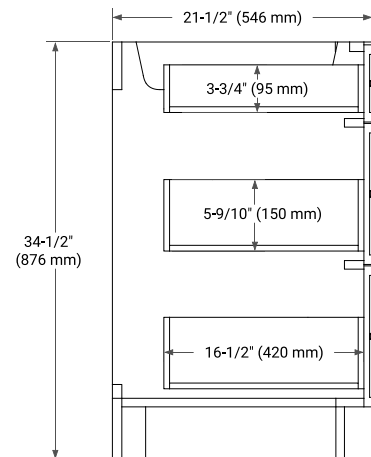

## BASE CABINET DIMENSIONS

54" W x 21.5" D x 34.5" H

### FRONT VIEW

### SIDE VIEW

### PLAN VIEW

OVERALL DIMENSIONS

55" W x 22" D x 1.5" H

COUNTERTOP OPTIONS

Carrara Marble

White Quartz

FEATURES

- Solid countertop with mitered edges & seams
- Undermount white oval sink
- Pre-drilled for 8" widespread faucet