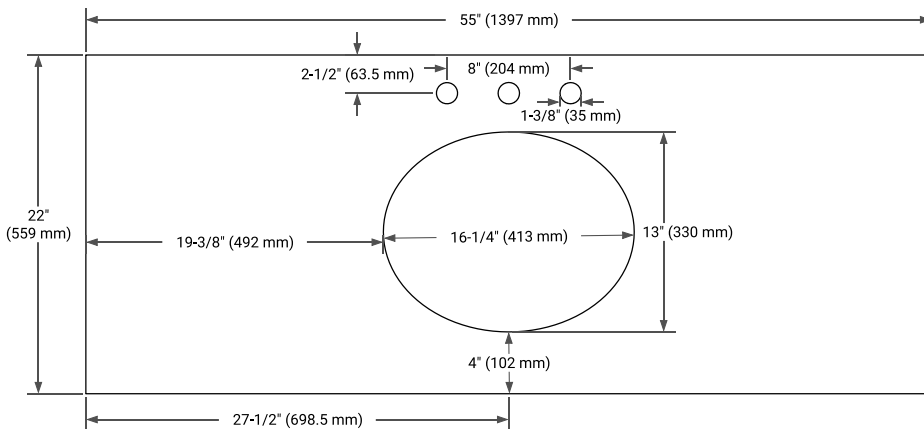

### SIDE VIEW

### PLAN VIEW

OVERALL DIMENSIONS

55" W x 22" D x 1.5" H

COUNTERTOP OPTIONS

Carrara Marble

White Quartz

FEATURES

- Solid countertop with mitered edges & seams
- Undermount white oval sink
- Pre-drilled for 8" widespread faucet

INCLUDED

- Countertop
- Matching Backsplash
- Oval Sink

COUNTERTOP PLAN VIEW

EDGE SIDE VIEW

THREE DIMENSIONAL COUNTERTOP VIEW