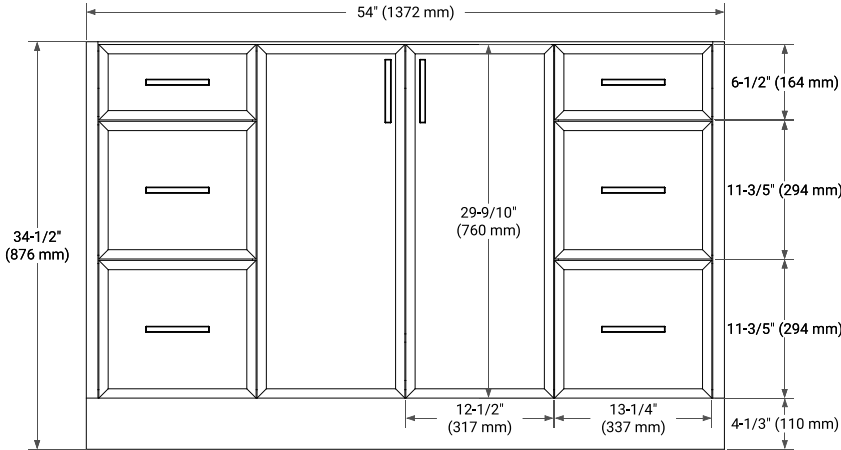

KELLY 54" SINGLE SINK BASE CABINET

ARIEL

BASE CABINET DIMENSIONS

54" W x 21.5" D x 34.5" H

FEATURES

- Solid wood frame and Plywood
- Soft-close system
- Dovetail construction
- Stylish Slim Shaker Door
- Pull-out inside drawer
- Adjustable shelf

SIDE VIEW

PLAN VIEW

OVERALL DIMENSIONS

54.25" W x 22" D x 1.5" H

COUNTERTOP OPTIONS

Carrara White Quartz

FEATURES

- Solid countertop with mitered edges & seams
- Undermount white oval sink
- Pre-drilled for 8" widespread faucet

INCLUDED

- Countertop
- Matching Backsplash
- Oval Sink

COUNTERTOP PLAN VIEW

EDGE SIDE VIEW

THREE DIMENSIONAL COUNTERTOP VIEW