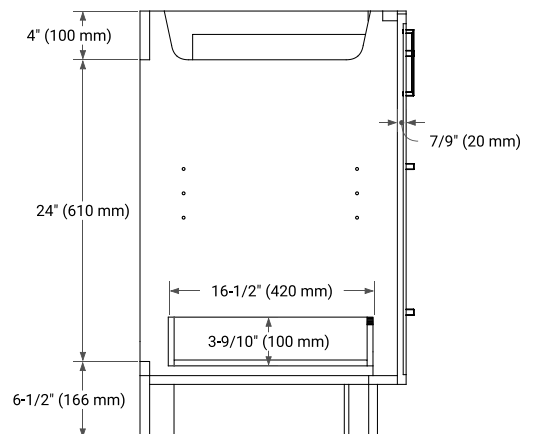

KELLY 54" SINGLE SINK BASE CABINET

ARIEL

BASE CABINET DIMENSIONS

54" W x 21.5" D x 34.5" H

FEATURES

- Solid wood frame and Plywood
- Soft-close system
- Dovetail construction
- Stylish Slim Shaker Door
- Pull-out inside drawer
- Adjustable shelf

SIDE VIEW

PLAN VIEW

OVERALL DIMENSIONS

54.25" W x 22" D x 1.5" H

COUNTERTOP OPTIONS

Carrara White Quartz

FEATURES

- Solid countertop with mitered edges & seams
- Undermount white oval sink
- Pre-drilled for 8" widespread faucet

INCLUDED

- Countertop
- Matching Backsplash
- Oval Sink

COUNTERTOP PLAN VIEW

EDGE SIDE VIEW

THREE DIMENSIONAL COUNTERTOP VIEW