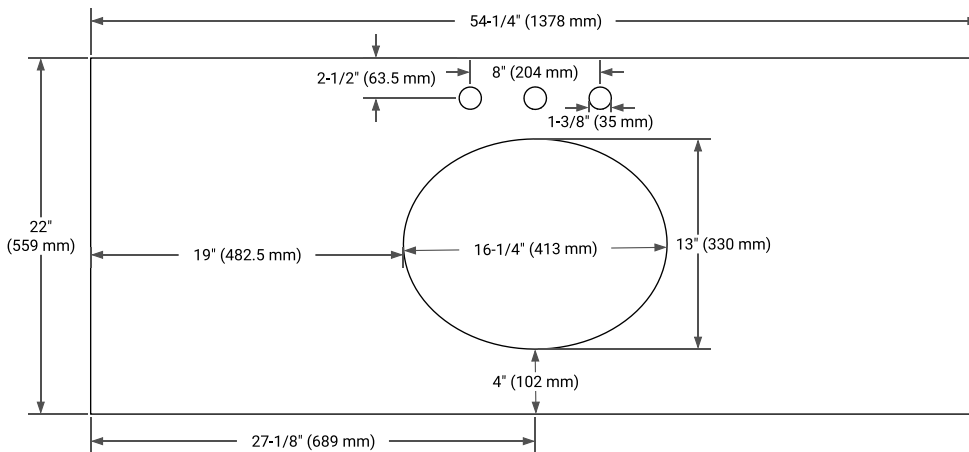

KELLY 54" SINGLE SINK BASE CABINET

ARIEL

BASE CABINET DIMENSIONS

54" W x 21.5" D x 34.5" H

FEATURES

- Solid wood frame and Plywood
- Soft-close system
- Dovetail construction
- Stylish Slim Shaker Door
- Pull-out inside drawer
- Adjustable shelf

SIDE VIEW

PLAN VIEW

OVERALL DIMENSIONS

54.25" W x 22" D x 1.5" H

COUNTERTOP OPTIONS

Carrara White Quartz

FEATURES

- Solid countertop with mitered edges & seams
- Undermount white oval sink
- Pre-drilled for 8" widespread faucet

INCLUDED

- Countertop
- Matching Backsplash
- Oval Sink

COUNTERTOP PLAN VIEW

EDGE SIDE VIEW

THREE DIMENSIONAL COUNTERTOP VIEW