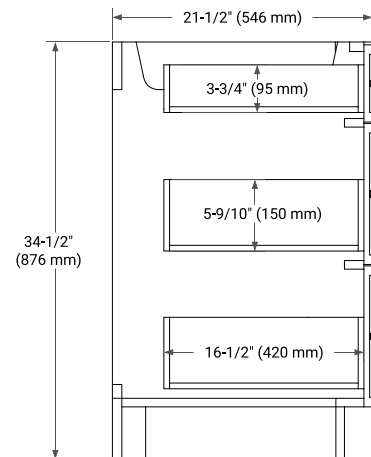

KELLY 54" SINGLE SINK BASE CABINET

ARIEL

BASE CABINET DIMENSIONS

54" W x 21.5" D x 34.5" H

FEATURES

- Solid wood frame and Plywood
- Soft-close system
- Dovetail construction
- Stylish Slim Shaker Door
- Pull-out inside drawer
- Adjustable shelf

SIDE VIEW

PLAN VIEW

OVERALL DIMENSIONS

54.25" W x 22" D x 1.5" H

COUNTERTOP OPTIONS

Carrara White Quartz

FEATURES

- Solid countertop with mitered edges & seams
- Undermount white oval sink
- Pre-drilled for 8" widespread faucet

INCLUDED

- Countertop
- Matching Backsplash
- Oval Sink

COUNTERTOP PLAN VIEW

EDGE SIDE VIEW

THREE DIMENSIONAL COUNTERTOP VIEW