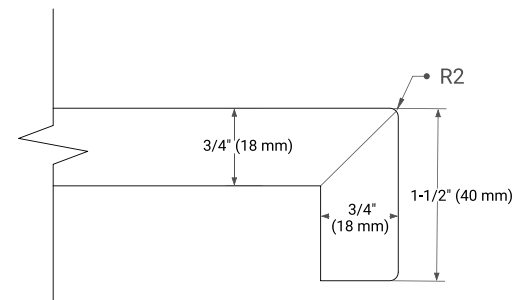

KELLY 54" SINGLE SINK BASE CABINET

ARIEL

BASE CABINET DIMENSIONS

54" W x 21.5" D x 34.5" H

FEATURES

- Solid wood frame and Plywood
- Soft-close system
- Dovetail construction
- Stylish Slim Shaker Door
- Pull-out inside drawer
- Adjustable shelf

SIDE VIEW

PLAN VIEW

OVERALL DIMENSIONS

54.25" W x 22" D x 1.5" H

COUNTERTOP OPTIONS

Carrara White Quartz

FEATURES

- Solid countertop with mitered edges & seams
- Undermount white oval sink
- Pre-drilled for 8" widespread faucet

INCLUDED

- Countertop
- Matching Backsplash
- Oval Sink

COUNTERTOP PLAN VIEW

EDGE SIDE VIEW

THREE DIMENSIONAL COUNTERTOP VIEW