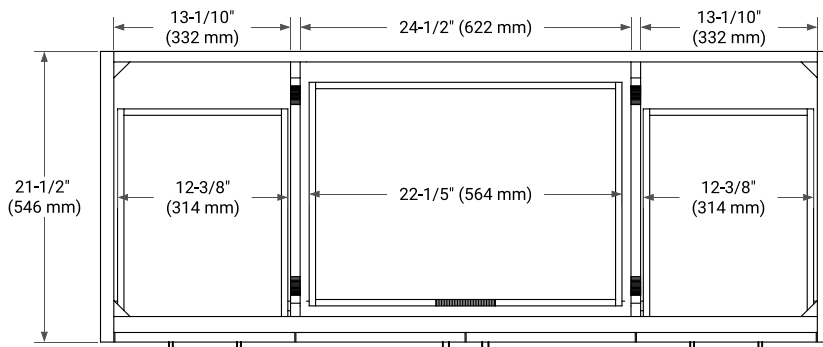

KELLY 54" SINGLE SINK BASE CABINET

ARIEL

BASE CABINET DIMENSIONS

54" W x 21.5" D x 34.5" H

FEATURES

- Solid wood frame and Plywood
- Soft-close system
- Dovetail construction
- Stylish Slim Shaker Door
- Pull-out inside drawer
- Adjustable shelf

SIDE VIEW

PLAN VIEW

OVERALL DIMENSIONS

54.25" W x 22" D x 1.5" H

COUNTERTOP OPTIONS

Carrara White Quartz

FEATURES

- Solid countertop with mitered edges & seams
- Undermount white oval sink
- Pre-drilled for 8" widespread faucet

INCLUDED

- Countertop
- Matching Backsplash
- Oval Sink

COUNTERTOP PLAN VIEW

EDGE SIDE VIEW

THREE DIMENSIONAL COUNTERTOP VIEW