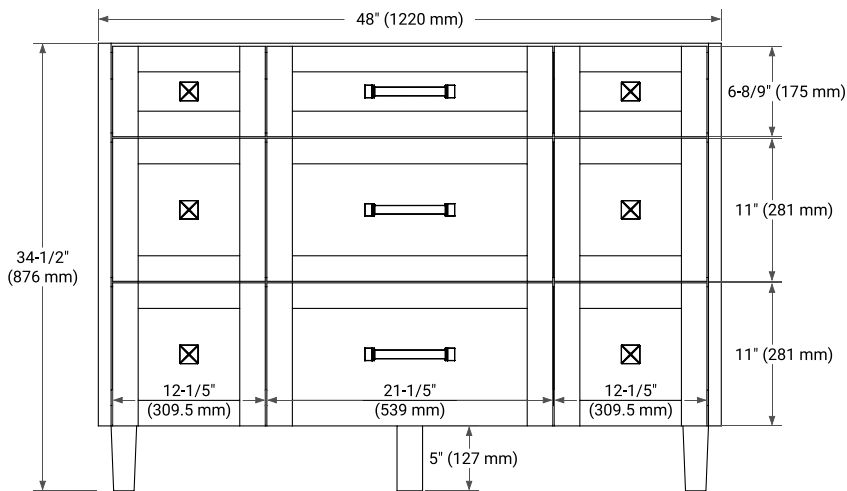

MONROE 48" SINGLE SINK BASE CABINET

BASE CABINET DIMENSIONS

48" W x 21.5" D x 34.5" H

FEATURES

- Solid wood frame and Plywood
- Soft-close system
- Dovetail construction
- Ample storage

HARDWARE FINISHES*

Brushed Nickel Matte Black

* Hardware will come preinstalled. Other options are available in the store if you want a different finish.

AVAILABLE COLORS

White Grey Midnight Blue White Oak

FRONT VIEW

SIDE VIEW

PLAN VIEW

48" SINGLE OVAL SINK COUNTERTOP WITH 1.5 IN. THICKNESS

ARIEL

OVERALL DIMENSIONS

48.25" W x 22" D x 1.5" H

COUNTERTOP OPTIONS

Carrara White Quartz

FEATURES

- Solid countertop with mitered edges & seams
- Undermount white oval sink
- Pre-drilled for 8" widespread faucet

INCLUDED

- Countertop
- Matching Backsplash
- Oval Sink

COUNTERTOP PLAN VIEW

EDGE SIDE VIEW

THREE DIMENSIONAL COUNTERTOP VIEW