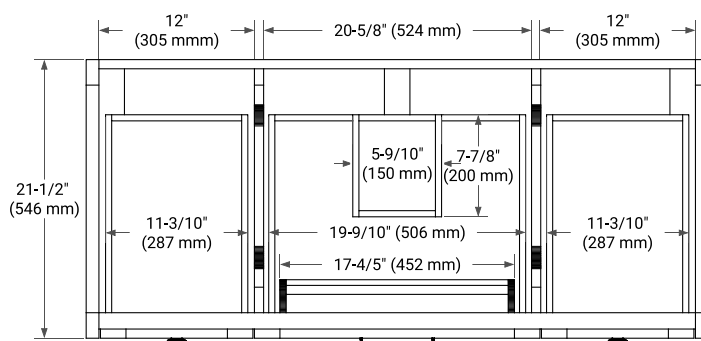

MONROE 48" SINGLE SINK BASE CABINET

BASE CABINET DIMENSIONS

48" W x 21.5" D x 34.5" H

FEATURES

- Solid wood frame and Plywood
- Soft-close system
- Dovetail construction
- Ample storage

HARDWARE FINISHES*

Brushed Nickel Matte Black

* Hardware will come preinstalled. Other options are available in the store if you want a different finish.

AVAILABLE COLORS

White Grey Midnight Blue White Oak

FRONT VIEW

SIDE VIEW

PLAN VIEW

48" SINGLE OVAL SINK COUNTERTOP WITH 1.5 IN. THICKNESS

ARIEL

OVERALL DIMENSIONS

48.25" W x 22" D x 1.5" H

COUNTERTOP OPTIONS

Carrara White Quartz

FEATURES

- Solid countertop with mitered edges & seams
- Undermount white oval sink
- Pre-drilled for 8" widespread faucet

INCLUDED

- Countertop
- Matching Backsplash
- Oval Sink

COUNTERTOP PLAN VIEW

EDGE SIDE VIEW

THREE DIMENSIONAL COUNTERTOP VIEW