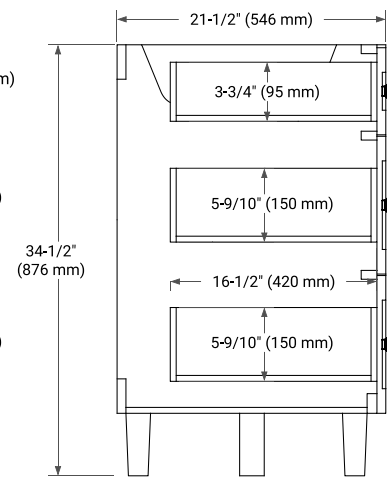

MONROE 48" SINGLE SINK BASE CABINET

BASE CABINET DIMENSIONS

48" W x 21.5" D x 34.5" H

FEATURES

- Solid wood frame and Plywood
- Soft-close system
- Dovetail construction
- Ample storage

HARDWARE FINISHES*

Brushed Nickel Matte Black

* Hardware will come preinstalled. Other options are available in the store if you want a different finish.

AVAILABLE COLORS

White Grey Midnight Blue White Oak

FRONT VIEW

SIDE VIEW

PLAN VIEW

48" SINGLE OVAL SINK COUNTERTOP WITH 1.5 IN. THICKNESS

ARIEL

OVERALL DIMENSIONS

48.25" W x 22" D x 1.5" H

COUNTERTOP OPTIONS

Carrara White Quartz

FEATURES

- Solid countertop with mitered edges & seams
- Undermount white oval sink
- Pre-drilled for 8" widespread faucet

INCLUDED

- Countertop
- Matching Backsplash
- Oval Sink

COUNTERTOP PLAN VIEW

EDGE SIDE VIEW

THREE DIMENSIONAL COUNTERTOP VIEW