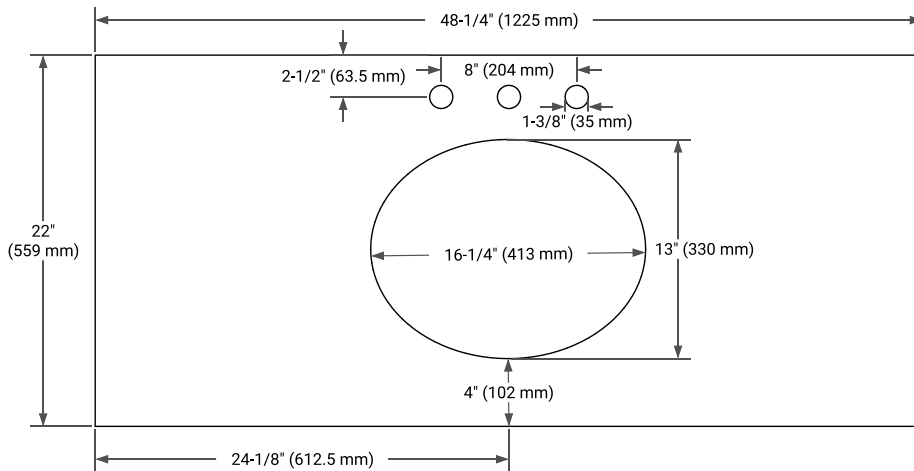

MONROE 48" SINGLE SINK BASE CABINET

BASE CABINET DIMENSIONS

48" W x 21.5" D x 34.5" H

FEATURES

- Solid wood frame and Plywood
- Soft-close system
- Dovetail construction
- Ample storage

HARDWARE FINISHES*

Brushed Nickel Matte Black

ARIEL

OVERALL DIMENSIONS

48.25" W x 22" D x 1.5" H

COUNTERTOP OPTIONS

Carrara White Quartz

FEATURES

- Solid countertop with mitered edges & seams
- Undermount white oval sink
- Pre-drilled for 8" widespread faucet

INCLUDED

- Countertop
- Matching Backsplash
- Oval Sink

COUNTERTOP PLAN VIEW

EDGE SIDE VIEW

THREE DIMENSIONAL COUNTERTOP VIEW