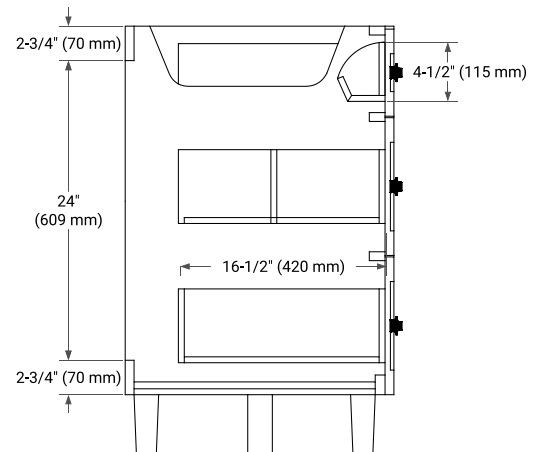

MONROE 48" SINGLE SINK BASE CABINET

BASE CABINET DIMENSIONS

48" W x 21.5" D x 34.5" H

FEATURES

- Solid wood frame and Plywood
- Soft-close system
- Dovetail construction
- Ample storage

HARDWARE FINISHES*

Brushed Nickel Matte Black

* Hardware will come preinstalled. Other options are available in the store if you want a different finish.

AVAILABLE COLORS

White Grey Midnight Blue White Oak

FRONT VIEW

SIDE VIEW

PLAN VIEW

48" SINGLE OVAL SINK COUNTERTOP WITH 1.5 IN. THICKNESS

ARIEL

OVERALL DIMENSIONS

48.25" W x 22" D x 1.5" H

COUNTERTOP OPTIONS

Carrara White Quartz

FEATURES

- Solid countertop with mitered edges & seams
- Undermount white oval sink
- Pre-drilled for 8" widespread faucet

INCLUDED

- Countertop
- Matching Backsplash
- Oval Sink

COUNTERTOP PLAN VIEW

EDGE SIDE VIEW

THREE DIMENSIONAL COUNTERTOP VIEW