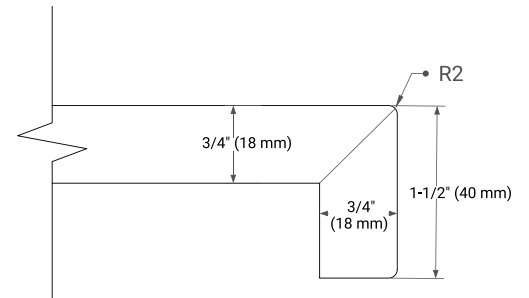

MONROE 48" SINGLE SINK BASE CABINET

BASE CABINET DIMENSIONS

48" W x 21.5" D x 34.5" H

FEATURES

- Solid wood frame and Plywood
- Soft-close system
- Dovetail construction
- Ample storage

HARDWARE FINISHES*

Brushed Nickel Matte Black

ARIEL

OVERALL DIMENSIONS

48.25" W x 22" D x 1.5" H

COUNTERTOP OPTIONS

Carrara White Quartz

FEATURES

- Solid countertop with mitered edges & seams
- Undermount white oval sink
- Pre-drilled for 8" widespread faucet

INCLUDED

- Countertop
- Matching Backsplash
- Oval Sink

COUNTERTOP PLAN VIEW

EDGE SIDE VIEW

THREE DIMENSIONAL COUNTERTOP VIEW