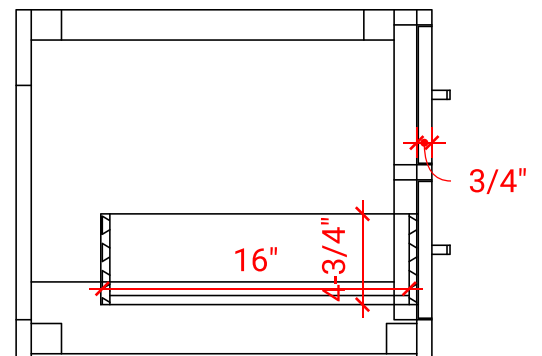

HUTTON 54" SINGLE SINK BASE CABINET

ARIEL

W054S

BASE CABINET DIMENSIONS

54" W x 21.75" D x 18" H

FEATURES

- Solid wood frame & plywood panels
- Dovetail drawers and joints
- Soft closing doors & drawers

HARDWARE FINISHES

Brushed Nickel Satin Brass Matte Black Polished Chrome

AVAILABLE COLORS

White Grey Midnight Blue

FRONT VIEW

SIDE VIEW

PLAN VIEW

54" SINGLE RECTANGLE SINK COUNTERTOP WITH 1.5 IN. THICKNESS

ARIEL

OVERALL DIMENSIONS

54.25" W x 22" D x 1.5" H

COUNTERTOP OPTIONS

Carrara White Quartz
CQ-054S-REC-CT

FEATURES

- Solid countertop with mitered edges & seams
- Undermount white rectangular sink
- Pre-drilled for 8" widespread faucet

INCLUDED

- Countertop
- Matching Backsplash
- Rectangle Sink

COUNTERTOP PLAN VIEW

EDGE SIDE VIEW

THREE DIMENSIONAL COUNTERTOP VIEW