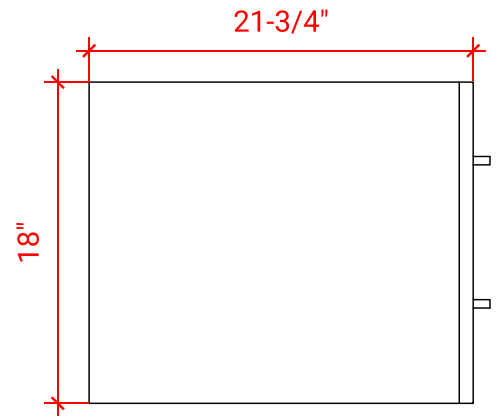

HUTTON 54" SINGLE SINK BASE CABINET

ARIEL

W054S

BASE CABINET DIMENSIONS

54" W x 21.75" D x 18" H

FEATURES

- Solid wood frame & plywood panels
- Dovetail drawers and joints
- Soft closing doors & drawers

HARDWARE FINISHES

Brushed Nickel Satin Brass Matte Black Polished Chrome

AVAILABLE COLORS

White Grey Midnight Blue

FRONT VIEW

SIDE VIEW

PLAN VIEW

54" SINGLE RECTANGLE SINK COUNTERTOP WITH 1.5 IN. THICKNESS

ARIEL

OVERALL DIMENSIONS

54.25" W x 22" D x 1.5" H

COUNTERTOP OPTIONS

Carrara White Quartz
CQ-054S-REC-CT

FEATURES

- Solid countertop with mitered edges & seams
- Undermount white rectangular sink
- Pre-drilled for 8" widespread faucet

INCLUDED

- Countertop
- Matching Backsplash
- Rectangle Sink

COUNTERTOP PLAN VIEW

EDGE SIDE VIEW

THREE DIMENSIONAL COUNTERTOP VIEW