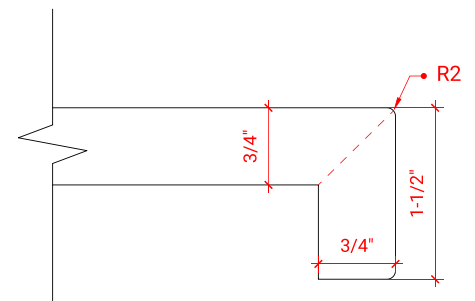

HUTTON 54" SINGLE SINK BASE CABINET

ARIEL

W054S

BASE CABINET DIMENSIONS

54" W x 21.75" D x 18" H

FEATURES

- Solid wood frame & plywood panels
- Dovetail drawers and joints
- Soft closing doors & drawers

HARDWARE FINISHES

OVERALL DIMENSIONS

54.25" W x 22" D x 1.5" H

COUNTERTOP OPTIONS

Carrara White Quartz
CQ-054S-REC-CT

FEATURES

- Solid countertop with mitered edges & seams
- Undermount white rectangular sink
- Pre-drilled for 8" widespread faucet

INCLUDED

- Countertop
- Matching Backsplash
- Rectangle Sink

COUNTERTOP PLAN VIEW

EDGE SIDE VIEW

THREE DIMENSIONAL COUNTERTOP VIEW