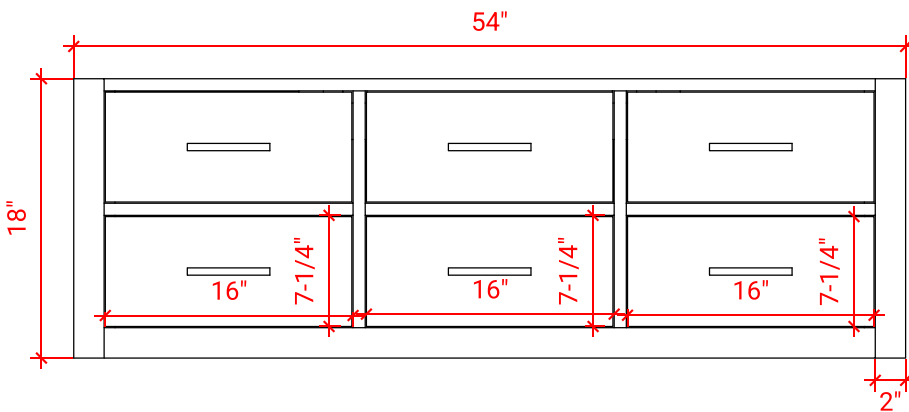

HUTTON 54" SINGLE SINK BASE CABINET

ARIEL

W054S

BASE CABINET DIMENSIONS

54" W x 21.75" D x 18" H

FEATURES

- Solid wood frame & plywood panels
- Dovetail drawers and joints
- Soft closing doors & drawers

HARDWARE FINISHES

Brushed Nickel Satin Brass Matte Black Polished Chrome

AVAILABLE COLORS

White Grey Midnight Blue

FRONT VIEW

SIDE VIEW

PLAN VIEW

54" SINGLE RECTANGLE SINK COUNTERTOP WITH 1.5 IN. THICKNESS

ARIEL

OVERALL DIMENSIONS

54.25" W x 22" D x 1.5" H

COUNTERTOP OPTIONS

Carrara White Quartz
CQ-054S-REC-CT

FEATURES

- Solid countertop with mitered edges & seams
- Undermount white rectangular sink
- Pre-drilled for 8" widespread faucet

INCLUDED

- Countertop
- Matching Backsplash
- Rectangle Sink

COUNTERTOP PLAN VIEW

EDGE SIDE VIEW

THREE DIMENSIONAL COUNTERTOP VIEW