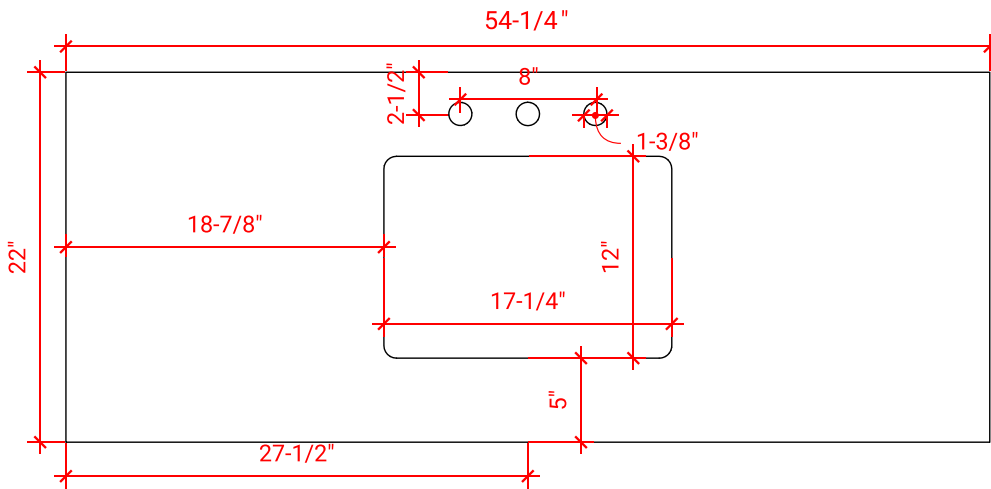

HUTTON 54" SINGLE SINK BASE CABINET

ARIEL

W054S

BASE CABINET DIMENSIONS

54" W x 21.75" D x 18" H

FEATURES

- Solid wood frame & plywood panels
- Dovetail drawers and joints
- Soft closing doors & drawers

HARDWARE FINISHES

OVERALL DIMENSIONS

54.25" W x 22" D x 1.5" H

COUNTERTOP OPTIONS

Carrara White Quartz
CQ-054S-REC-CT

FEATURES

- Solid countertop with mitered edges & seams
- Undermount white rectangular sink
- Pre-drilled for 8" widespread faucet

INCLUDED

- Countertop
- Matching Backsplash
- Rectangle Sink

COUNTERTOP PLAN VIEW

EDGE SIDE VIEW

THREE DIMENSIONAL COUNTERTOP VIEW