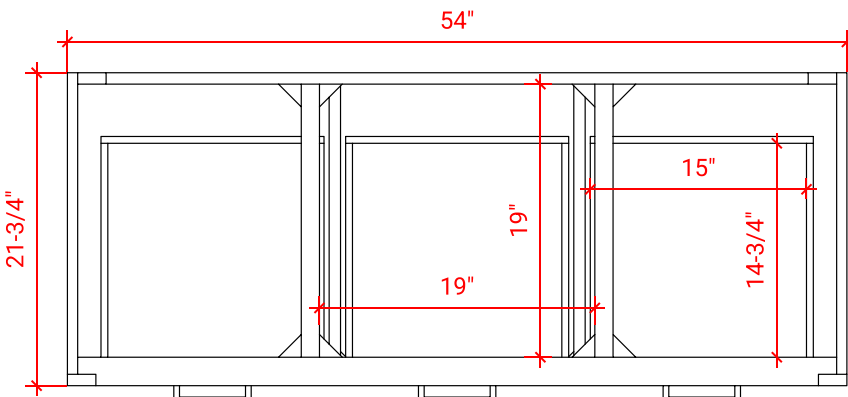

HUTTON 54" SINGLE SINK BASE CABINET

ARIEL

W054S

BASE CABINET DIMENSIONS

54" W x 21.75" D x 18" H

FEATURES

- Solid wood frame & plywood panels
- Dovetail drawers and joints
- Soft closing doors & drawers

HARDWARE FINISHES

Brushed Nickel Satin Brass Matte Black Polished Chrome

AVAILABLE COLORS

White Grey Midnight Blue

FRONT VIEW

SIDE VIEW

PLAN VIEW

54" SINGLE RECTANGLE SINK COUNTERTOP WITH 1.5 IN. THICKNESS

ARIEL

OVERALL DIMENSIONS

54.25" W x 22" D x 1.5" H

COUNTERTOP OPTIONS

Carrara White Quartz
CQ-054S-REC-CT

FEATURES

- Solid countertop with mitered edges & seams
- Undermount white rectangular sink
- Pre-drilled for 8" widespread faucet

INCLUDED

- Countertop
- Matching Backsplash
- Rectangle Sink

COUNTERTOP PLAN VIEW

EDGE SIDE VIEW

THREE DIMENSIONAL COUNTERTOP VIEW