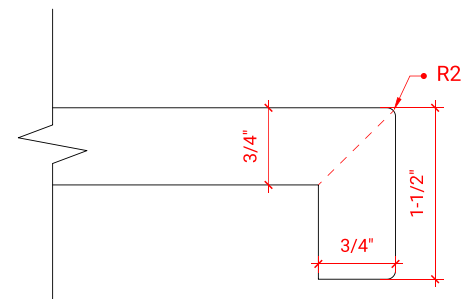

HUTTON 54" SINGLE SINK BASE CABINET

ARIEL

W054S

BASE CABINET DIMENSIONS

54" W x 21.75" D x 18" H

FEATURES

- Solid wood frame & plywood panels
- Dovetail drawers and joints
- Soft closing doors & drawers

HARDWARE FINISHES

OVERALL DIMENSIONS

54.25" W x 22" D x 1.5" H

COUNTERTOP OPTIONS

Carrara White Quartz
CQ-054S-OVL-CT

FEATURES

- Solid countertop with mitered edges & seams
- Undermount white oval sink
- Pre-drilled for 8" widespread faucet

INCLUDED

- Countertop
- Matching Backsplash
- Oval Sink

COUNTERTOP PLAN VIEW

EDGE SIDE VIEW

THREE DIMENSIONAL COUNTERTOP VIEW