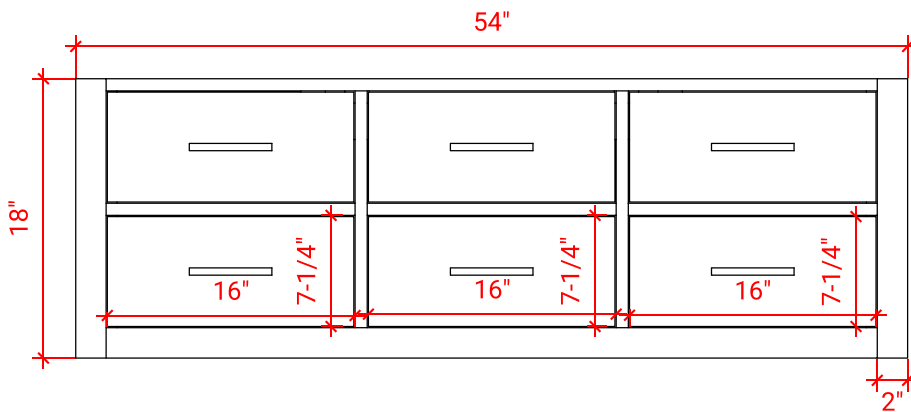

HUTTON 54" SINGLE SINK BASE CABINET

ARIEL

W054S

BASE CABINET DIMENSIONS

54" W x 21.75" D x 18" H

FEATURES

- Solid wood frame & plywood panels
- Dovetail drawers and joints
- Soft closing doors & drawers

HARDWARE FINISHES

Brushed Nickel Satin Brass Matte Black Polished Chrome

AVAILABLE COLORS

White Grey Midnight Blue

FRONT VIEW

SIDE VIEW

PLAN VIEW

54" SINGLE OVAL SINK COUNTERTOP WITH 1.5 IN. THICKNESS

ARIEL

OVERALL DIMENSIONS

54.25" W x 22" D x 1.5" H

COUNTERTOP OPTIONS

Carrara White Quartz
CQ-054S-OVL-CT

FEATURES

- Solid countertop with mitered edges & seams
- Undermount white oval sink
- Pre-drilled for 8" widespread faucet

INCLUDED

- Countertop
- Matching Backsplash
- Oval Sink

COUNTERTOP PLAN VIEW

EDGE SIDE VIEW

THREE DIMENSIONAL COUNTERTOP VIEW