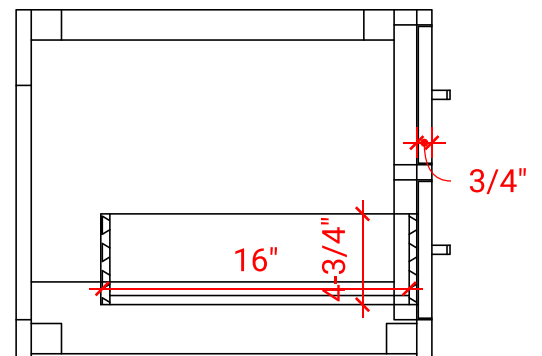

HUTTON 54" SINGLE SINK BASE CABINET

ARIEL

W054S

BASE CABINET DIMENSIONS

54" W x 21.75" D x 18" H

FEATURES

- Solid wood frame & plywood panels
- Dovetail drawers and joints
- Soft closing doors & drawers

HARDWARE FINISHES

Brushed Nickel Satin Brass Matte Black Polished Chrome

AVAILABLE COLORS

White Grey Midnight Blue

FRONT VIEW

SIDE VIEW

PLAN VIEW

54" SINGLE OVAL SINK COUNTERTOP WITH 1.5 IN. THICKNESS

ARIEL

OVERALL DIMENSIONS

54.25" W x 22" D x 1.5" H

COUNTERTOP OPTIONS

Carrara White Quartz
CQ-054S-OVL-CT

FEATURES

- Solid countertop with mitered edges & seams
- Undermount white oval sink
- Pre-drilled for 8" widespread faucet

INCLUDED

- Countertop
- Matching Backsplash
- Oval Sink

COUNTERTOP PLAN VIEW

EDGE SIDE VIEW

THREE DIMENSIONAL COUNTERTOP VIEW