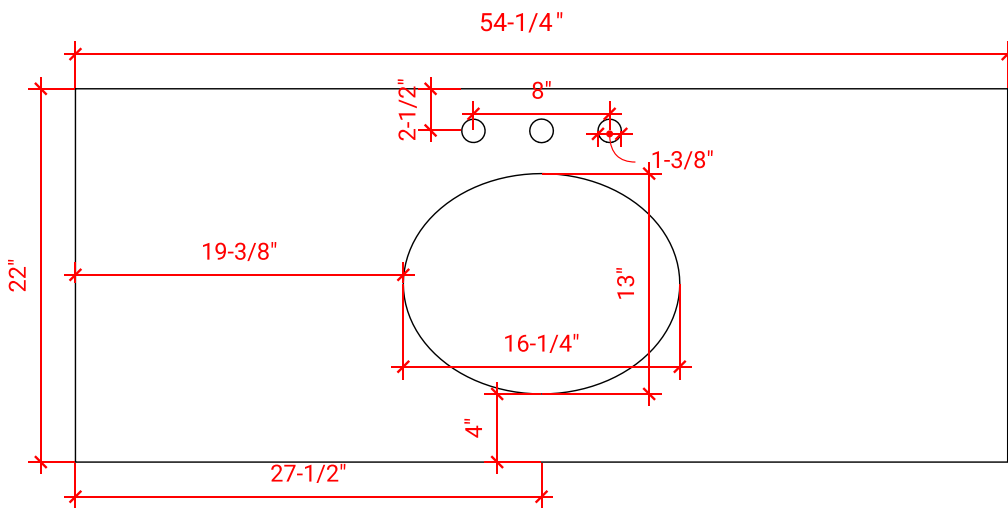

HUTTON 54" SINGLE SINK BASE CABINET

ARIEL

W054S

BASE CABINET DIMENSIONS

54" W x 21.75" D x 18" H

FEATURES

- Solid wood frame & plywood panels
- Dovetail drawers and joints
- Soft closing doors & drawers

HARDWARE FINISHES

OVERALL DIMENSIONS

54.25" W x 22" D x 1.5" H

COUNTERTOP OPTIONS

Carrara White Quartz
CQ-054S-OVL-CT

FEATURES

- Solid countertop with mitered edges & seams
- Undermount white oval sink
- Pre-drilled for 8" widespread faucet

INCLUDED

- Countertop
- Matching Backsplash
- Oval Sink

COUNTERTOP PLAN VIEW

EDGE SIDE VIEW

THREE DIMENSIONAL COUNTERTOP VIEW