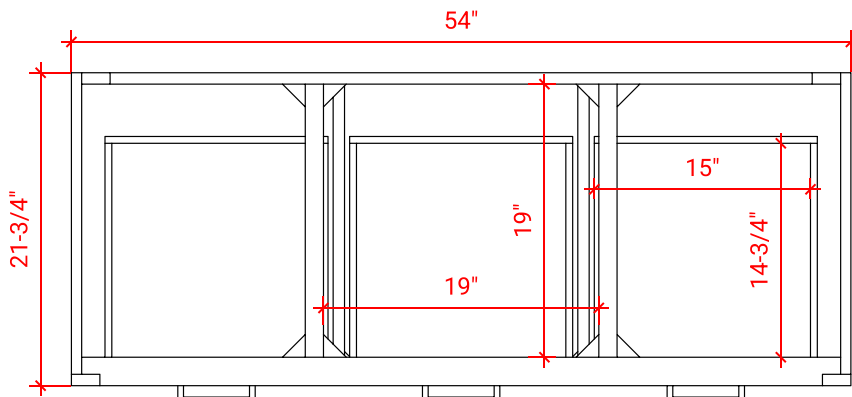

HUTTON 54" SINGLE SINK BASE CABINET

ARIEL

W054S

BASE CABINET DIMENSIONS

54" W x 21.75" D x 18" H

FEATURES

- Solid wood frame & plywood panels
- Dovetail drawers and joints
- Soft closing doors & drawers

HARDWARE FINISHES

Brushed Nickel   Satin Brass   Matte Black   Polished Chrome

AVAILABLE COLORS

White   Grey   Midnight Blue

PLAN VIEW