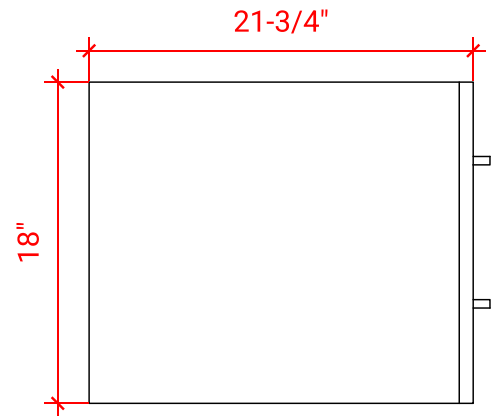

HUTTON 54" SINGLE SINK BASE CABINET

ARIEL

W054S

BASE CABINET DIMENSIONS

54" W x 21.75" D x 18" H

FEATURES

- Solid wood frame & plywood panels
- Dovetail drawers and joints
- Soft closing doors & drawers

HARDWARE FINISHES

Brushed Nickel Satin Brass Matte Black Polished Chrome

AVAILABLE COLORS

White Grey Midnight Blue

FRONT VIEW

SIDE VIEW

PLAN VIEW

54" SINGLE OVAL SINK COUNTERTOP WITH 1.5 IN. THICKNESS

ARIEL

OVERALL DIMENSIONS

54.25" W x 22" D x 1.5" H

COUNTERTOP OPTIONS

Carrara White Quartz
CQ-054S-OVL-CT

FEATURES

- Solid countertop with mitered edges & seams
- Undermount white oval sink
- Pre-drilled for 8" widespread faucet

INCLUDED

- Countertop
- Matching Backsplash
- Oval Sink

COUNTERTOP PLAN VIEW

EDGE SIDE VIEW

THREE DIMENSIONAL COUNTERTOP VIEW