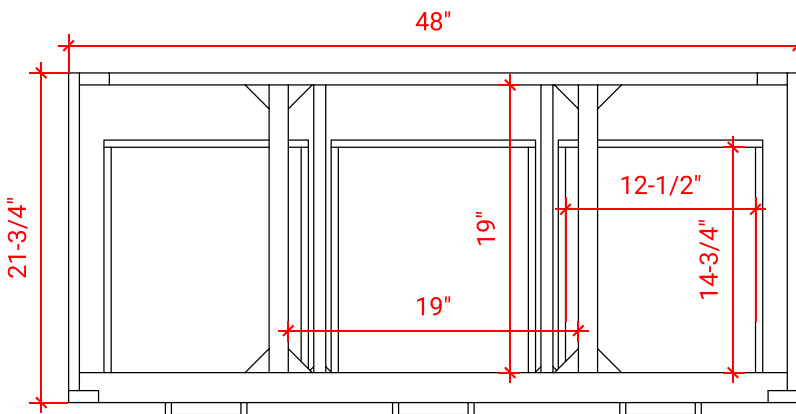

HUTTON 48" SINGLE SINK BASE CABINET

ARIEL

W048S

BASE CABINET DIMENSIONS

48" W x 21.75" D x 18" H

FEATURES

- Solid wood frame & plywood panels
- Dovetail drawers and joints
- Soft closing doors & drawers

HARDWARE FINISHES

Brushed Nickel Satin Brass Matte Black Polished Chrome

AVAILABLE COLORS

White Grey Midnight Blue

FRONT VIEW

SIDE VIEW

PLAN VIEW

48" SINGLE RECTANGLE SINK COUNTERTOP WITH 1.5 IN. THICKNESS

ARIEL

OVERALL DIMENSIONS

48.25" W x 22" D x 1.5" H

COUNTERTOP OPTIONS

Carrara White Quartz
CQ-048S-REC-CT

FEATURES

- Solid countertop with mitered edges & seams
- Undermount white rectangular sink
- Pre-drilled for 8" widespread faucet

INCLUDED

- Countertop
- Matching Backsplash
- Rectangle Sink

COUNTERTOP PLAN VIEW

EDGE SIDE VIEW

THREE DIMENSIONAL COUNTERTOP VIEW