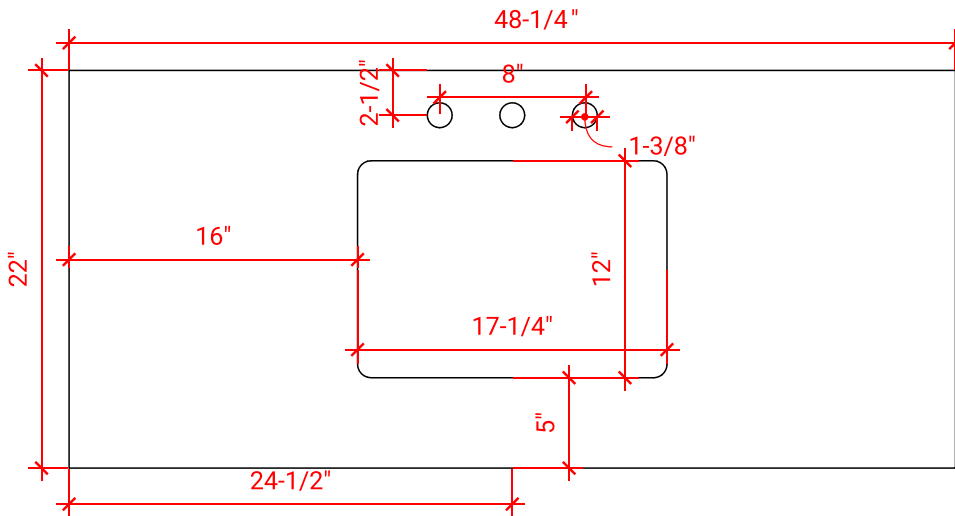

HUTTON 48" SINGLE SINK BASE CABINET

ARIEL

W048S

BASE CABINET DIMENSIONS

48" W x 21.75" D x 18" H

FEATURES

- Solid wood frame & plywood panels
- Dovetail drawers and joints
- Soft closing doors & drawers

HARDWARE FINISHES

OVERALL DIMENSIONS

48.25" W x 22" D x 1.5" H

COUNTERTOP OPTIONS

Carrara White Quartz
CQ-048S-REC-CT

FEATURES

- Solid countertop with mitered edges & seams
- Undermount white rectangular sink
- Pre-drilled for 8" widespread faucet

INCLUDED

- Countertop
- Matching Backsplash
- Rectangle Sink

COUNTERTOP PLAN VIEW

EDGE SIDE VIEW

THREE DIMENSIONAL COUNTERTOP VIEW