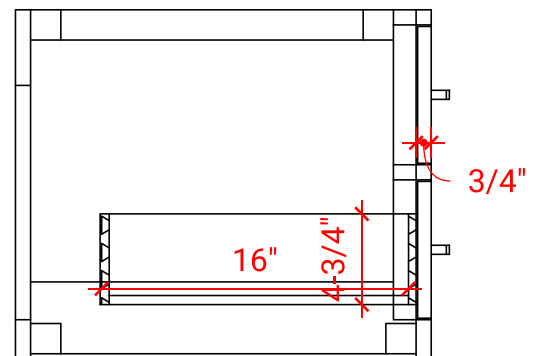

HUTTON 48" SINGLE SINK BASE CABINET

ARIEL

W048S

BASE CABINET DIMENSIONS

48" W x 21.75" D x 18" H

FEATURES

- Solid wood frame & plywood panels
- Dovetail drawers and joints
- Soft closing doors & drawers

HARDWARE FINISHES

Brushed Nickel Satin Brass Matte Black Polished Chrome

AVAILABLE COLORS

White Grey Midnight Blue

FRONT VIEW

SIDE VIEW

PLAN VIEW

48" SINGLE RECTANGLE SINK COUNTERTOP WITH 1.5 IN. THICKNESS

ARIEL

OVERALL DIMENSIONS

48.25" W x 22" D x 1.5" H

COUNTERTOP OPTIONS

Carrara White Quartz
CQ-048S-REC-CT

FEATURES

- Solid countertop with mitered edges & seams
- Undermount white rectangular sink
- Pre-drilled for 8" widespread faucet

INCLUDED

- Countertop
- Matching Backsplash
- Rectangle Sink

COUNTERTOP PLAN VIEW

EDGE SIDE VIEW

THREE DIMENSIONAL COUNTERTOP VIEW