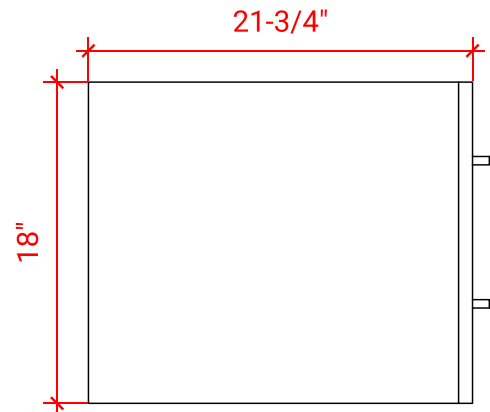

HUTTON 48" SINGLE SINK BASE CABINET

ARIEL

W048S

BASE CABINET DIMENSIONS

48" W x 21.75" D x 18" H

FEATURES

- Solid wood frame & plywood panels
- Dovetail drawers and joints
- Soft closing doors & drawers

HARDWARE FINISHES

Brushed Nickel Satin Brass Matte Black Polished Chrome

AVAILABLE COLORS

White Grey Midnight Blue

FRONT VIEW

SIDE VIEW

PLAN VIEW

48" SINGLE RECTANGLE SINK COUNTERTOP WITH 1.5 IN. THICKNESS

ARIEL

OVERALL DIMENSIONS

48.25" W x 22" D x 1.5" H

COUNTERTOP OPTIONS

Carrara White Quartz
CQ-048S-REC-CT

FEATURES

- Solid countertop with mitered edges & seams
- Undermount white rectangular sink
- Pre-drilled for 8" widespread faucet

INCLUDED

- Countertop
- Matching Backsplash
- Rectangle Sink

COUNTERTOP PLAN VIEW

EDGE SIDE VIEW

THREE DIMENSIONAL COUNTERTOP VIEW