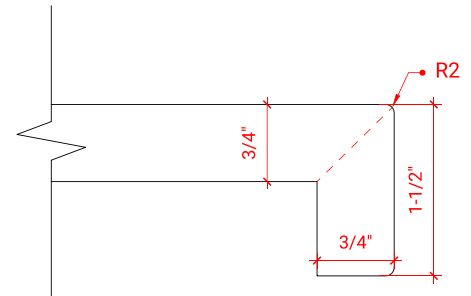

HUTTON 48" SINGLE SINK BASE CABINET

ARIEL

W048S

BASE CABINET DIMENSIONS

48" W x 21.75" D x 18" H

FEATURES

- Solid wood frame & plywood panels
- Dovetail drawers and joints
- Soft closing doors & drawers

HARDWARE FINISHES

OVERALL DIMENSIONS

48.25" W x 22" D x 1.5" H

COUNTERTOP OPTIONS

Carrara White Quartz
CQ-048S-REC-CT

FEATURES

- Solid countertop with mitered edges & seams
- Undermount white rectangular sink
- Pre-drilled for 8" widespread faucet

INCLUDED

- Countertop
- Matching Backsplash
- Rectangle Sink

COUNTERTOP PLAN VIEW

EDGE SIDE VIEW

THREE DIMENSIONAL COUNTERTOP VIEW