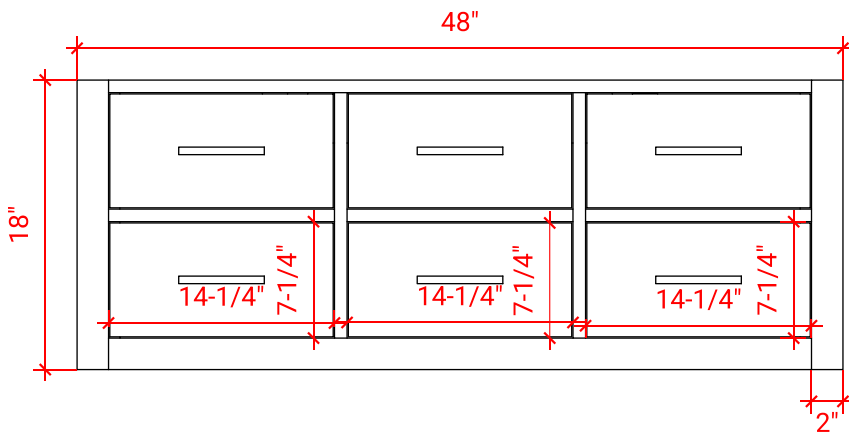

HUTTON 48" SINGLE SINK BASE CABINET

ARIEL

W048S

BASE CABINET DIMENSIONS

48" W x 21.75" D x 18" H

FEATURES

- Solid wood frame & plywood panels
- Dovetail drawers and joints
- Soft closing doors & drawers

HARDWARE FINISHES

Brushed Nickel Satin Brass Matte Black Polished Chrome

AVAILABLE COLORS

White Grey Midnight Blue

FRONT VIEW

SIDE VIEW

PLAN VIEW

48" SINGLE RECTANGLE SINK COUNTERTOP WITH 1.5 IN. THICKNESS

ARIEL

OVERALL DIMENSIONS

48.25" W x 22" D x 1.5" H

COUNTERTOP OPTIONS

Carrara White Quartz
CQ-048S-REC-CT

FEATURES

- Solid countertop with mitered edges & seams
- Undermount white rectangular sink
- Pre-drilled for 8" widespread faucet

INCLUDED

- Countertop
- Matching Backsplash
- Rectangle Sink

COUNTERTOP PLAN VIEW

EDGE SIDE VIEW

THREE DIMENSIONAL COUNTERTOP VIEW