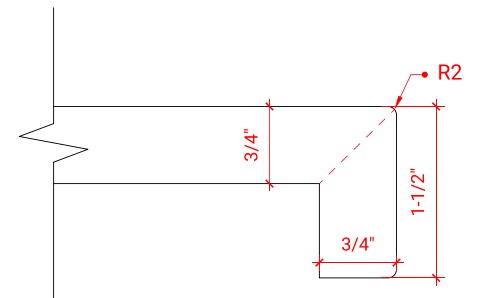

HUTTON 48" SINGLE SINK BASE CABINET

ARIEL

W048S

BASE CABINET DIMENSIONS

48" W x 21.75" D x 18" H

FEATURES

- Solid wood frame & plywood panels
- Dovetail drawers and joints
- Soft closing doors & drawers

HARDWARE FINISHES

OVERALL DIMENSIONS

48.25" W x 22" D x 1.5" H

COUNTERTOP OPTIONS

Carrara White Quartz
CQ-048S-OVL-CT

FEATURES

- Solid countertop with mitered edges & seams
- Undermount white oval sink
- Pre-drilled for 8" widespread faucet

INCLUDED

- Countertop
- Matching Backsplash
- Oval Sink

COUNTERTOP PLAN VIEW

EDGE SIDE VIEW

THREE DIMENSIONAL COUNTERTOP VIEW