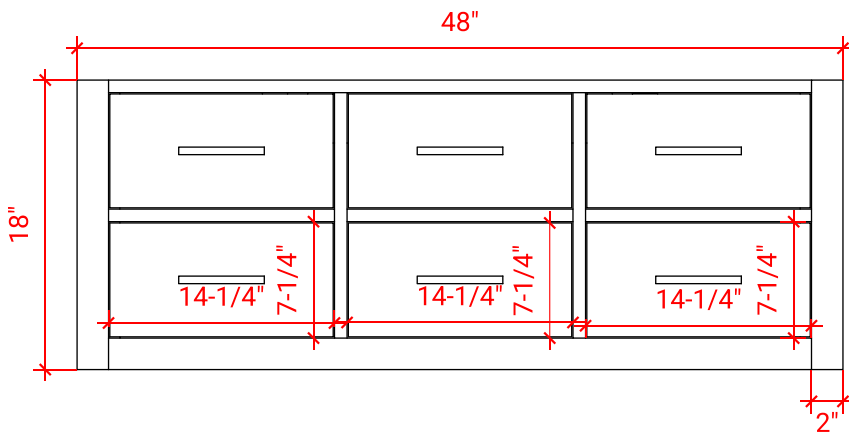

HUTTON 48" SINGLE SINK BASE CABINET

ARIEL

W048S

BASE CABINET DIMENSIONS

48" W x 21.75" D x 18" H

FEATURES

- Solid wood frame & plywood panels
- Dovetail drawers and joints
- Soft closing doors & drawers

HARDWARE FINISHES

Brushed Nickel Satin Brass Matte Black Polished Chrome

AVAILABLE COLORS

White Grey Midnight Blue

FRONT VIEW

SIDE VIEW

PLAN VIEW

48" SINGLE OVAL SINK COUNTERTOP WITH 1.5 IN. THICKNESS

ARIEL

OVERALL DIMENSIONS

48.25" W x 22" D x 1.5" H

COUNTERTOP OPTIONS

Carrara White Quartz
CQ-048S-OVL-CT

FEATURES

- Solid countertop with mitered edges & seams
- Undermount white oval sink
- Pre-drilled for 8" widespread faucet

INCLUDED

- Countertop
- Matching Backsplash
- Oval Sink

COUNTERTOP PLAN VIEW

EDGE SIDE VIEW

THREE DIMENSIONAL COUNTERTOP VIEW