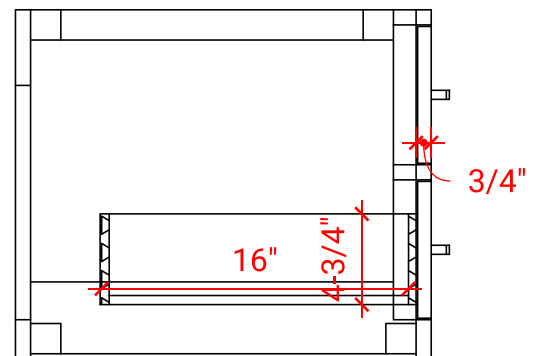

HUTTON 48" SINGLE SINK BASE CABINET

ARIEL

W048S

BASE CABINET DIMENSIONS

48" W x 21.75" D x 18" H

FEATURES

- Solid wood frame & plywood panels
- Dovetail drawers and joints
- Soft closing doors & drawers

HARDWARE FINISHES

Brushed Nickel Satin Brass Matte Black Polished Chrome

AVAILABLE COLORS

White Grey Midnight Blue

FRONT VIEW

SIDE VIEW

PLAN VIEW

48" SINGLE OVAL SINK COUNTERTOP WITH 1.5 IN. THICKNESS

ARIEL

OVERALL DIMENSIONS

48.25" W x 22" D x 1.5" H

COUNTERTOP OPTIONS

Carrara White Quartz
CQ-048S-OVL-CT

FEATURES

- Solid countertop with mitered edges & seams
- Undermount white oval sink
- Pre-drilled for 8" widespread faucet

INCLUDED

- Countertop
- Matching Backsplash
- Oval Sink

COUNTERTOP PLAN VIEW

EDGE SIDE VIEW

THREE DIMENSIONAL COUNTERTOP VIEW