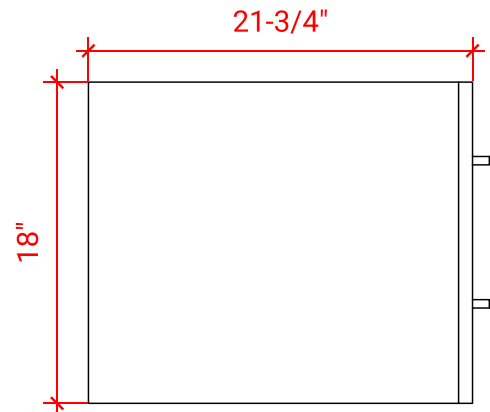

HUTTON 48" SINGLE SINK BASE CABINET

ARIEL

W048S

BASE CABINET DIMENSIONS

48" W x 21.75" D x 18" H

FEATURES

- Solid wood frame & plywood panels
- Dovetail drawers and joints
- Soft closing doors & drawers

HARDWARE FINISHES

Brushed Nickel Satin Brass Matte Black Polished Chrome

AVAILABLE COLORS

White Grey Midnight Blue

FRONT VIEW

SIDE VIEW

PLAN VIEW

48" SINGLE OVAL SINK COUNTERTOP WITH 1.5 IN. THICKNESS

ARIEL

OVERALL DIMENSIONS

48.25" W x 22" D x 1.5" H

COUNTERTOP OPTIONS

Carrara White Quartz
CQ-048S-OVL-CT

FEATURES

- Solid countertop with mitered edges & seams
- Undermount white oval sink
- Pre-drilled for 8" widespread faucet

INCLUDED

- Countertop
- Matching Backsplash
- Oval Sink

COUNTERTOP PLAN VIEW

EDGE SIDE VIEW

THREE DIMENSIONAL COUNTERTOP VIEW