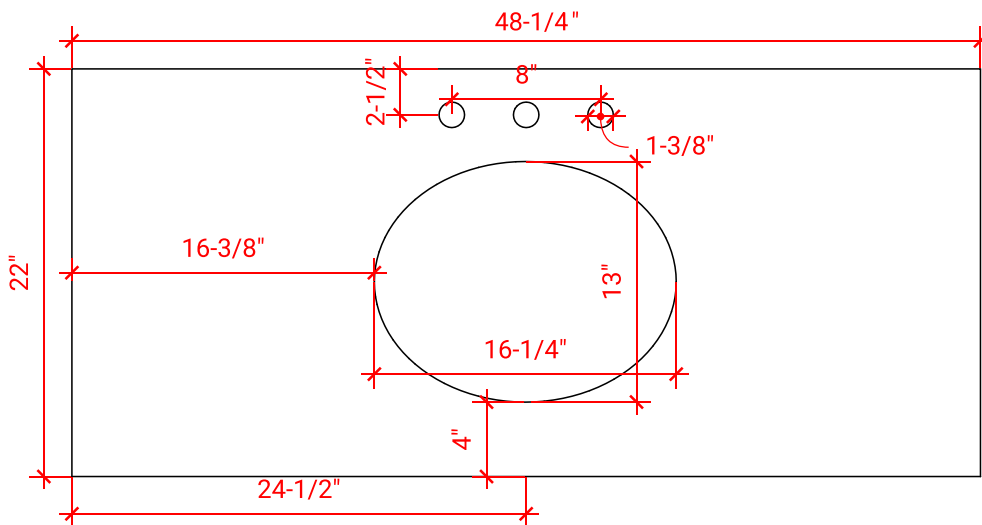

HUTTON 48" SINGLE SINK BASE CABINET

ARIEL

W048S

BASE CABINET DIMENSIONS

48" W x 21.75" D x 18" H

FEATURES

- Solid wood frame & plywood panels
- Dovetail drawers and joints
- Soft closing doors & drawers

HARDWARE FINISHES

OVERALL DIMENSIONS

48.25" W x 22" D x 1.5" H

COUNTERTOP OPTIONS

Carrara White Quartz
CQ-048S-OVL-CT

FEATURES

- Solid countertop with mitered edges & seams
- Undermount white oval sink
- Pre-drilled for 8" widespread faucet

INCLUDED

- Countertop
- Matching Backsplash
- Oval Sink

COUNTERTOP PLAN VIEW

EDGE SIDE VIEW

THREE DIMENSIONAL COUNTERTOP VIEW