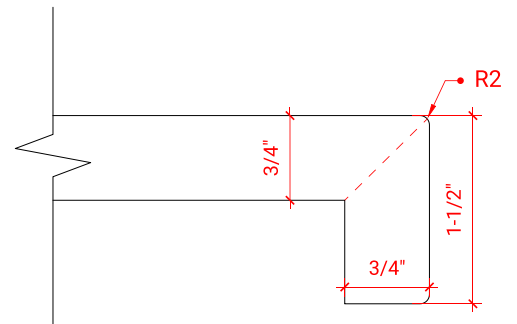

HUTTON 42" SINGLE SINK BASE CABINET

ARIEL

W042S

BASE CABINET DIMENSIONS

42" W x 21.75" D x 18" H

FEATURES

- Solid wood frame & plywood panels
- Dovetail drawers and joints
- Soft closing doors & drawers

HARDWARE FINISHES

OVERALL DIMENSIONS

42.25" W x 22" D x 1.5" H

COUNTERTOP OPTIONS

Carrara White Quartz
CQ-042S-OVL-CT

FEATURES

- Solid countertop with mitered edges & seams
- Undermount white oval sink
- Pre-drilled for 8" widespread faucet

INCLUDED

- Countertop
- Matching Backsplash
- Oval Sink

COUNTERTOP PLAN VIEW

EDGE SIDE VIEW

THREE DIMENSIONAL COUNTERTOP VIEW