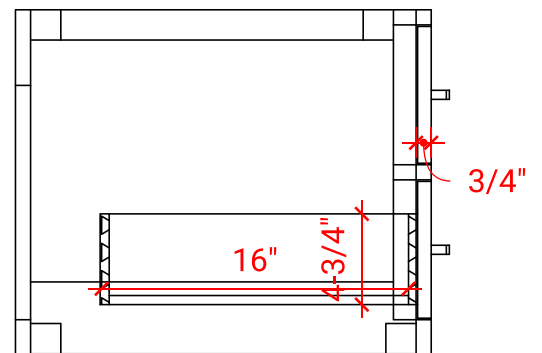

HUTTON 42" SINGLE SINK BASE CABINET

ARIEL

W042S

BASE CABINET DIMENSIONS

42" W x 21.75" D x 18" H

FEATURES

- Solid wood frame & plywood panels
- Dovetail drawers and joints
- Soft closing doors & drawers

HARDWARE FINISHES

Brushed Nickel Satin Brass Matte Black Polished Chrome

AVAILABLE COLORS

White Grey Midnight Blue

FRONT VIEW

SIDE VIEW

PLAN VIEW

42" SINGLE OVAL SINK COUNTERTOP WITH 1.5 IN. THICKNESS

ARIEL

OVERALL DIMENSIONS

42.25" W x 22" D x 1.5" H

COUNTERTOP OPTIONS

Carrara White Quartz
CQ-042S-OVL-CT

FEATURES

- Solid countertop with mitered edges & seams
- Undermount white oval sink
- Pre-drilled for 8" widespread faucet

INCLUDED

- Countertop
- Matching Backsplash
- Oval Sink

COUNTERTOP PLAN VIEW

EDGE SIDE VIEW

THREE DIMENSIONAL COUNTERTOP VIEW