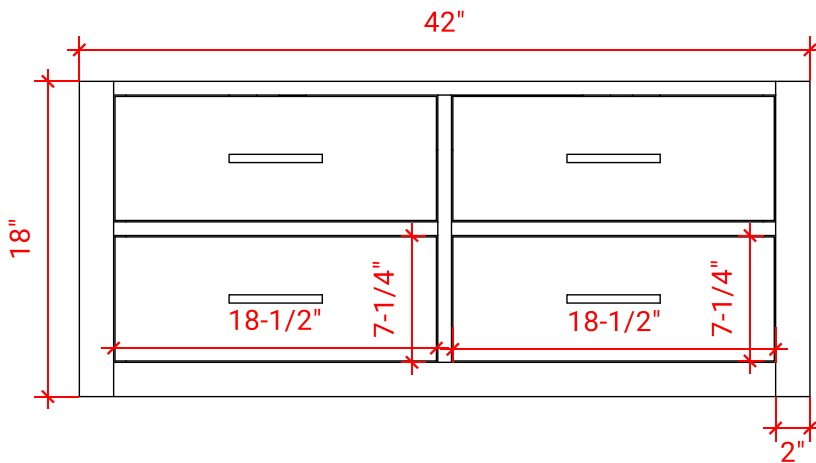

HUTTON 42" SINGLE SINK BASE CABINET

ARIEL

W042S

BASE CABINET DIMENSIONS

42" W x 21.75" D x 18" H

FEATURES

- Solid wood frame & plywood panels
- Dovetail drawers and joints
- Soft closing doors & drawers

HARDWARE FINISHES

Brushed Nickel Satin Brass Matte Black Polished Chrome

AVAILABLE COLORS

White Grey Midnight Blue

FRONT VIEW

SIDE VIEW

PLAN VIEW

42" SINGLE OVAL SINK COUNTERTOP WITH 1.5 IN. THICKNESS

ARIEL

OVERALL DIMENSIONS

42.25" W x 22" D x 1.5" H

COUNTERTOP OPTIONS

Carrara White Quartz
CQ-042S-OVL-CT

FEATURES

- Solid countertop with mitered edges & seams
- Undermount white oval sink
- Pre-drilled for 8" widespread faucet

INCLUDED

- Countertop
- Matching Backsplash
- Oval Sink

COUNTERTOP PLAN VIEW

EDGE SIDE VIEW

THREE DIMENSIONAL COUNTERTOP VIEW