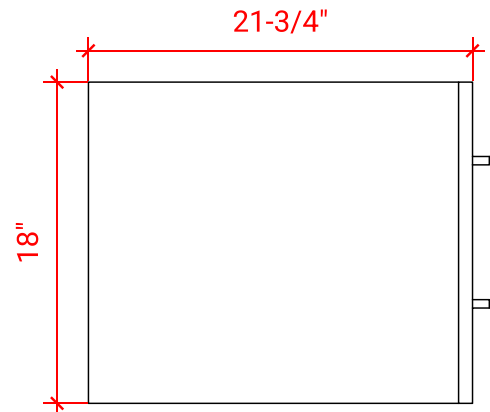

HUTTON 42" SINGLE SINK BASE CABINET

ARIEL

W042S

BASE CABINET DIMENSIONS

42" W x 21.75" D x 18" H

FEATURES

- Solid wood frame & plywood panels
- Dovetail drawers and joints
- Soft closing doors & drawers

HARDWARE FINISHES

Brushed Nickel Satin Brass Matte Black Polished Chrome

AVAILABLE COLORS

White Grey Midnight Blue

FRONT VIEW

SIDE VIEW

PLAN VIEW

42" SINGLE OVAL SINK COUNTERTOP WITH 1.5 IN. THICKNESS

ARIEL

OVERALL DIMENSIONS

42.25" W x 22" D x 1.5" H

COUNTERTOP OPTIONS

Carrara White Quartz
CQ-042S-OVL-CT

FEATURES

- Solid countertop with mitered edges & seams
- Undermount white oval sink
- Pre-drilled for 8" widespread faucet

INCLUDED

- Countertop
- Matching Backsplash
- Oval Sink

COUNTERTOP PLAN VIEW

EDGE SIDE VIEW

THREE DIMENSIONAL COUNTERTOP VIEW