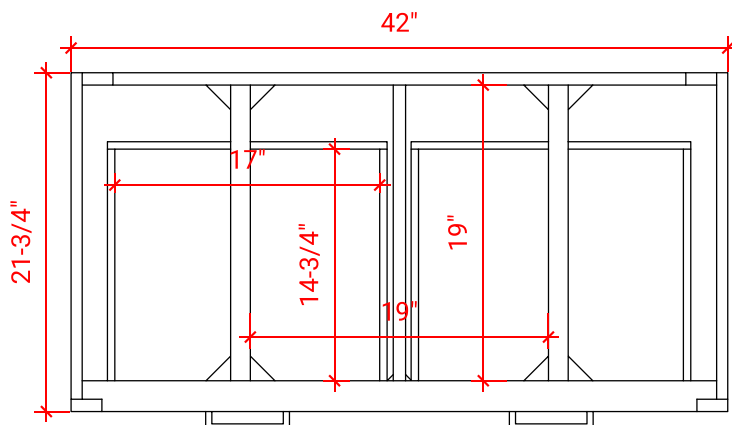

HUTTON 42" SINGLE SINK BASE CABINET

ARIEL

W042S

BASE CABINET DIMENSIONS

42" W x 21.75" D x 18" H

FEATURES

- Solid wood frame & plywood panels
- Dovetail drawers and joints
- Soft closing doors & drawers

HARDWARE FINISHES

Brushed Nickel   Satin Brass   Matte Black   Polished Chrome

AVAILABLE COLORS

White   Grey   Midnight Blue

PLAN VIEW