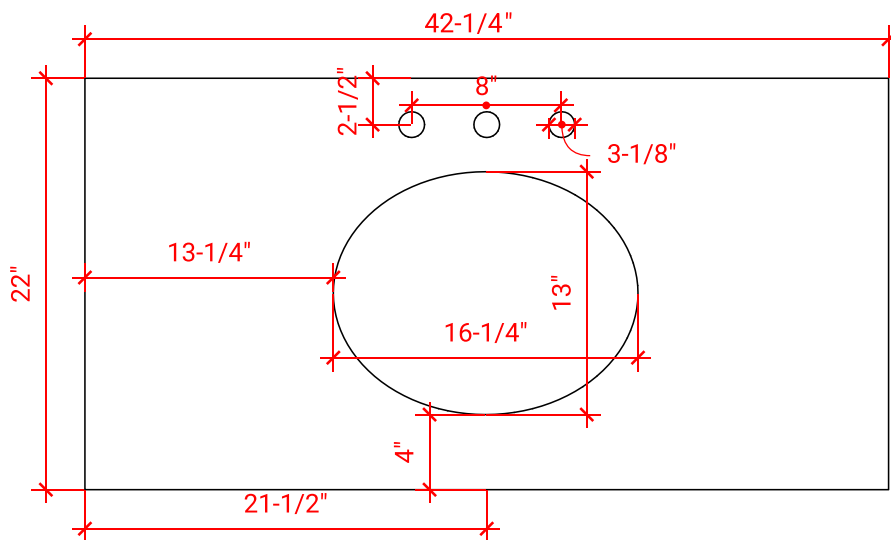

HUTTON 42" SINGLE SINK BASE CABINET

ARIEL

W042S

BASE CABINET DIMENSIONS

42" W x 21.75" D x 18" H

FEATURES

- Solid wood frame & plywood panels
- Dovetail drawers and joints
- Soft closing doors & drawers

HARDWARE FINISHES

OVERALL DIMENSIONS

42.25" W x 22" D x 1.5" H

COUNTERTOP OPTIONS

Carrara White Quartz
CQ-042S-OVL-CT

FEATURES

- Solid countertop with mitered edges & seams
- Undermount white oval sink
- Pre-drilled for 8" widespread faucet

INCLUDED

- Countertop
- Matching Backsplash
- Oval Sink

COUNTERTOP PLAN VIEW

EDGE SIDE VIEW

THREE DIMENSIONAL COUNTERTOP VIEW