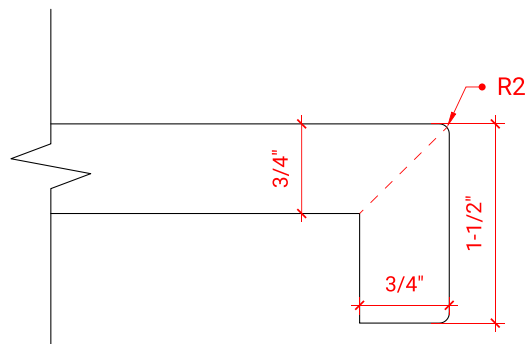

EDGE SIDE VIEW