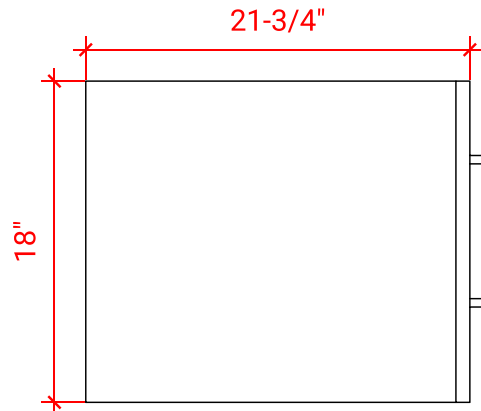

HUTTON 30" SINGLE SINK BASE CABINET

ARIEL

W030S

BASE CABINET DIMENSIONS

30" W x 21.75" D x 18" H

FEATURES

- Solid wood frame & plywood panels
- Dovetail drawers and joints
- Soft closing doors & drawers

HARDWARE FINISHES

Brushed Nickel   Satin Brass   Matte Black   Polished Chrome

AVAILABLE COLORS

White   Grey   Midnight Blue

SIDE VIEW