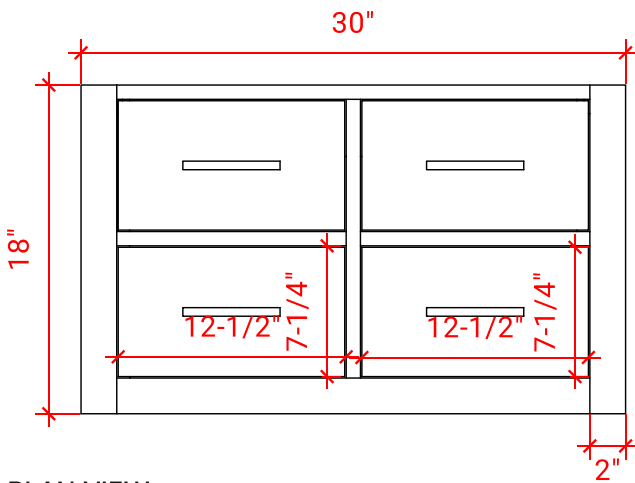

AVAILABLE COLORS

White   Grey   Midnight Blue

FRONT VIEW