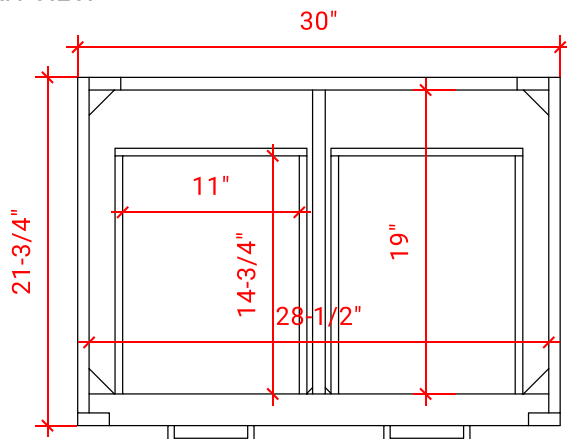

HUTTON 30" SINGLE SINK BASE CABINET

ARIEL

W030S

BASE CABINET DIMENSIONS

30" W x 21.75" D x 18" H

FEATURES

- Solid wood frame & plywood panels
- Dovetail drawers and joints
- Soft closing doors & drawers

HARDWARE FINISHES

Brushed Nickel   Satin Brass   Matte Black   Polished Chrome

AVAILABLE COLORS

White   Grey   Midnight Blue

PLAN VIEW