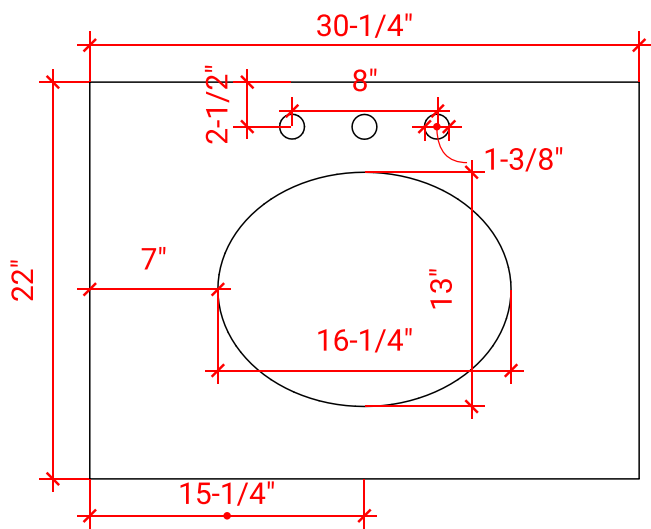

30" SINGLE OVAL SINK COUNTERTOP WITH 1.5 IN. THICKNESS

ARIEL

OVERALL DIMENSIONS

30.25" W x 22" D x 1.5" H

COUNTERTOP OPTIONS

Carrara White Quartz
CQ-030S-OVL-CT

FEATURES

- Solid countertop with mitered edges & seams
- Undermount white oval sink
- Pre-drilled for 8" widespread faucet

INCLUDED

- Countertop
- Matching Backsplash
- Oval Sink

COUNTERTOP PLAN VIEW