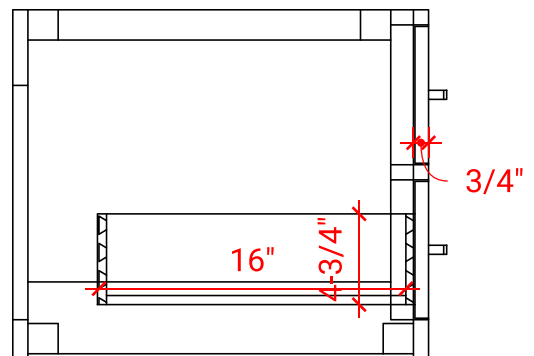

HUTTON 30" SINGLE SINK BASE CABINET

ARIEL

W030S

BASE CABINET DIMENSIONS

30" W x 21.75" D x 18" H

FEATURES

- Solid wood frame & plywood panels
- Dovetail drawers and joints
- Soft closing doors & drawers

HARDWARE FINISHES

Brushed Nickel   Satin Brass   Matte Black   Polished Chrome

AVAILABLE COLORS

White   Grey   Midnight Blue

PLAN VIEW