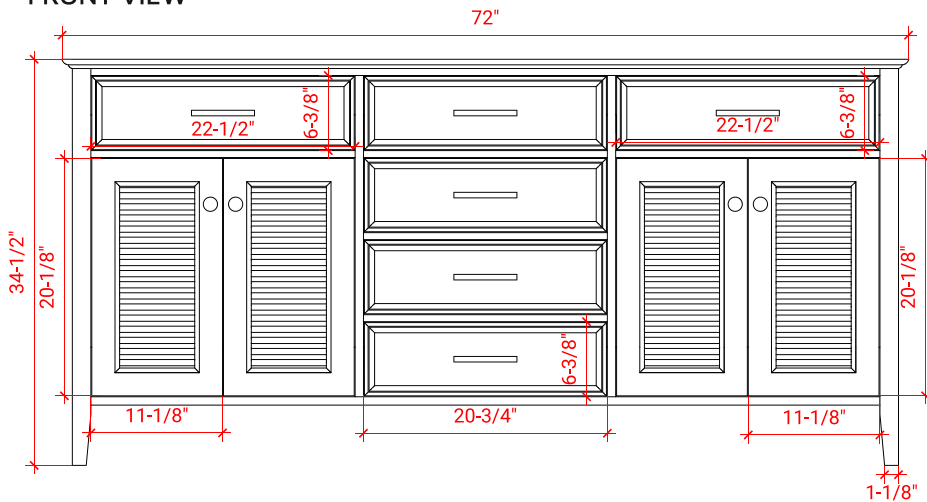

KENSINGTON 72" DOUBLE SINK BASE CABINET

ARIEL

D073D

BASE CABINET DIMENSIONS

72" W x 21.5" D x 34.5" H

FEATURES

- Solid wood frame & plywood panels
- Dovetail drawers and joints
- Soft closing doors & drawers

HARDWARE FINISHES

Brushed Nickel   Satin Brass   Matte Black   Polished Chrome

AVAILABLE COLORS

White   Grey   Midnight Blue   Espresso

FRONT VIEW

SIDE VIEW

PLAN VIEW