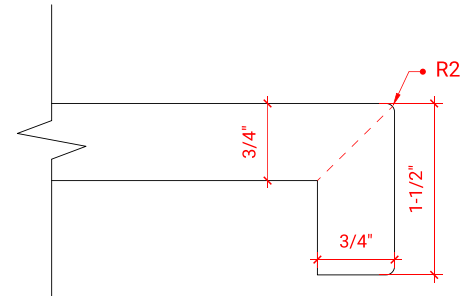

EDGE SIDE VIEW