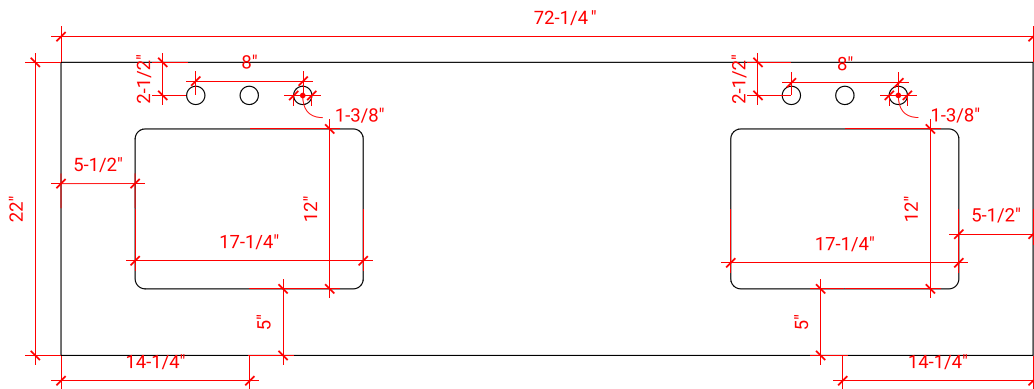

72" DOUBLE RECTANGLE SINK COUNTERTOP WITH 1.5 IN. THICKNESS

ARIEL

OVERALL DIMENSIONS

72.25" W x 22" D x 1.5" H

COUNTERTOP OPTIONS

FEATURES

- Solid countertop with mitered edges & seams
- Undermount white rectangular sink
- Pre-drilled for 8" widespread faucet

INCLUDED

- Countertop
- Matching Backsplash
- Rectangle Sinks

COUNTERTOP PLAN VIEW