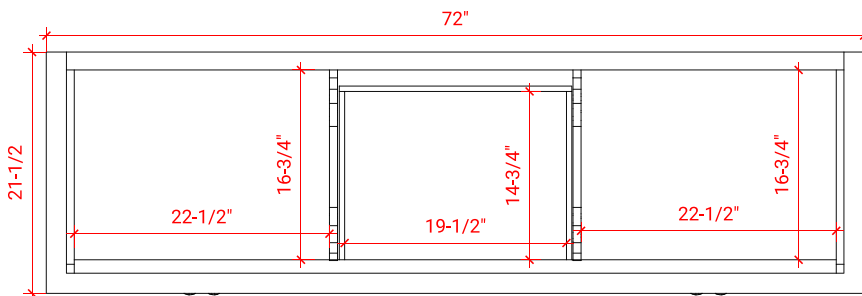

KENSINGTON 72" DOUBLE SINK BASE CABINET

ARIEL

D073D

BASE CABINET DIMENSIONS

72" W x 21.5" D x 34.5" H

FEATURES

- Solid wood frame & plywood panels
- Dovetail drawers and joints
- Soft closing doors & drawers

HARDWARE FINISHES

Brushed Nickel   Satin Brass   Matte Black   Polished Chrome

AVAILABLE COLORS

White   Grey   Midnight Blue   Espresso

FRONT VIEW

SIDE VIEW

PLAN VIEW