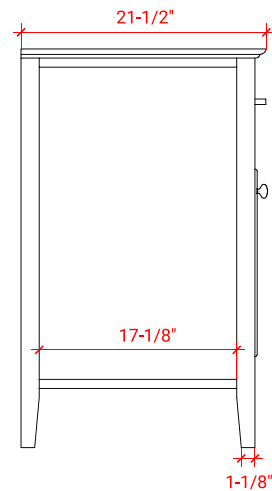

KENSINGTON 72" DOUBLE SINK BASE CABINET

ARIEL

D073D

BASE CABINET DIMENSIONS

72" W x 21.5" D x 34.5" H

FEATURES

- Solid wood frame & plywood panels
- Dovetail drawers and joints
- Soft closing doors & drawers

HARDWARE FINISHES

Brushed Nickel   Satin Brass   Matte Black   Polished Chrome

AVAILABLE COLORS

White   Grey   Midnight Blue   Espresso

FRONT VIEW

SIDE VIEW

PLAN VIEW