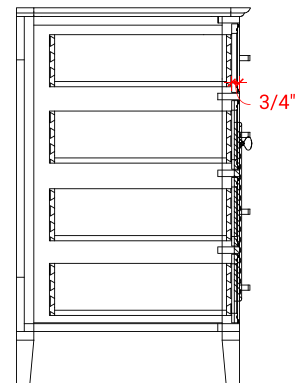

KENSINGTON 72" DOUBLE SINK BASE CABINET

ARIEL

D073D

BASE CABINET DIMENSIONS

72" W x 21.5" D x 34.5" H

FEATURES

- Solid wood frame & plywood panels
- Dovetail drawers and joints
- Soft closing doors & drawers

HARDWARE FINISHES

Brushed Nickel   Satin Brass   Matte Black   Polished Chrome

AVAILABLE COLORS

White   Grey   Midnight Blue   Espresso

FRONT VIEW

SIDE VIEW

PLAN VIEW