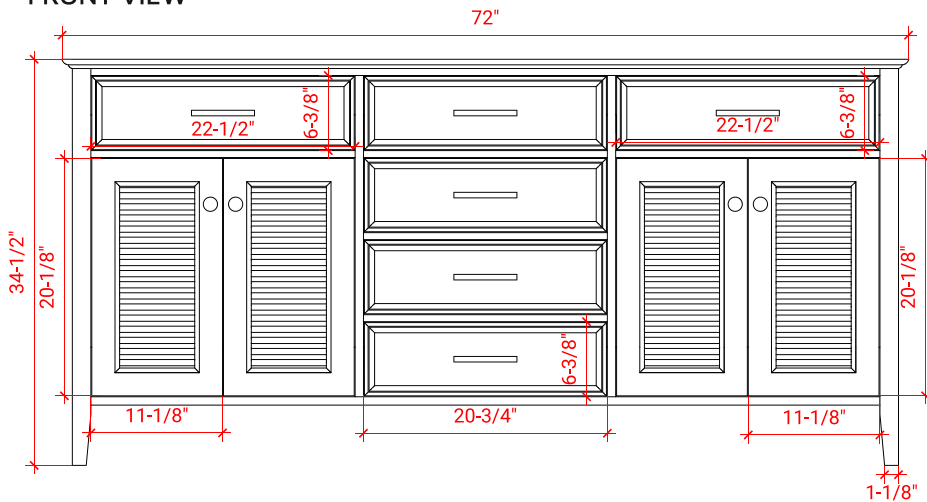

KENSINGTON 72" DOUBLE SINK BASE CABINET

ARIEL

D073D

BASE CABINET DIMENSIONS

72" W x 21.5" D x 34.5" H

FEATURES

- Solid wood frame & plywood panels
- Dovetail drawers and joints
- Soft closing doors & drawers

HARDWARE FINISHES

Brushed Nickel Satin Brass Matte Black Polished Chrome

AVAILABLE COLORS

White Grey Midnight Blue Espresso

FRONT VIEW

SIDE VIEW

PLAN VIEW

72" DOUBLE OVAL SINK COUNTERTOP WITH 1.5 IN. THICKNESS

ARIEL

OVERALL DIMENSIONS

72.25" W x 22" D x 1.5" H

COUNTERTOP OPTIONS

Carrara White Quartz
CQ-072D-OVL-CT

FEATURES

- Solid countertop with mitered edges & seams
- Undermount white oval sink
- Pre-drilled for 8" widespread faucet

INCLUDED

- Countertop
- Matching Backsplash
- Oval Sinks

COUNTERTOP PLAN VIEW

EDGE SIDE VIEW

THREE DIMENSIONAL COUNTERTOP VIEW