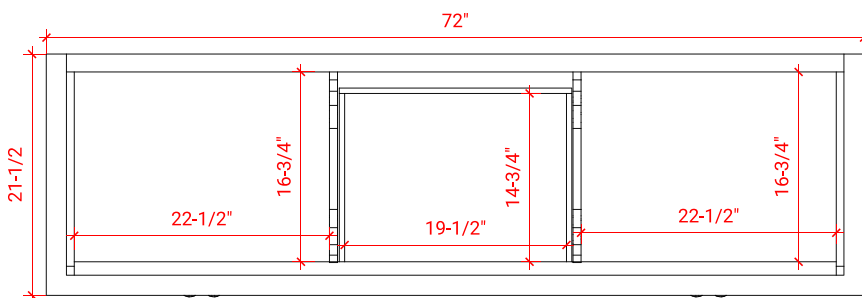

KENSINGTON 72" DOUBLE SINK BASE CABINET

ARIEL

D073D

BASE CABINET DIMENSIONS

72" W x 21.5" D x 34.5" H

FEATURES

- Solid wood frame & plywood panels
- Dovetail drawers and joints
- Soft closing doors & drawers

HARDWARE FINISHES

Brushed Nickel   Satin Brass   Matte Black   Polished Chrome

AVAILABLE COLORS

White   Grey   Midnight Blue   Espresso

FRONT VIEW

SIDE VIEW

PLAN VIEW