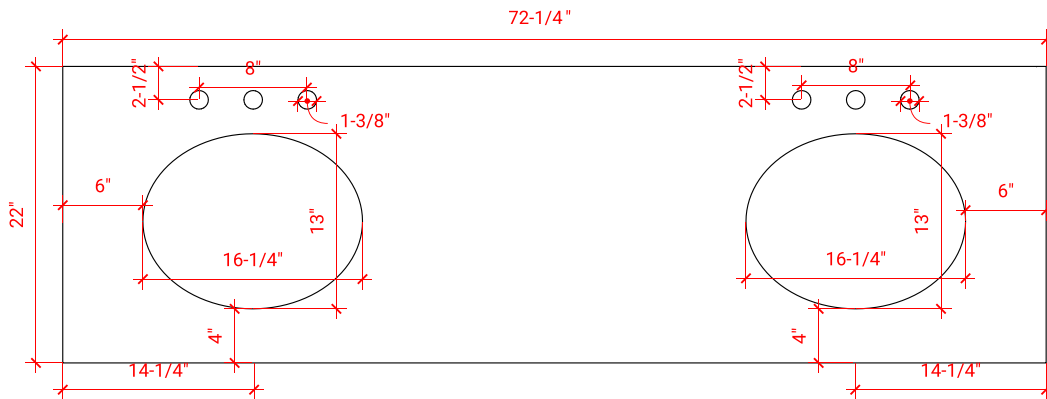

KENSINGTON 72" DOUBLE SINK BASE CABINET

ARIEL

D073D

BASE CABINET DIMENSIONS

72" W x 21.5" D x 34.5" H

FEATURES

- Solid wood frame & plywood panels
- Dovetail drawers and joints
- Soft closing doors & drawers

ARIEL

OVERALL DIMENSIONS

72.25" W x 22" D x 1.5" H

COUNTERTOP OPTIONS

Carrara White Quartz
CQ-072D-OVL-CT

FEATURES

- Solid countertop with mitered edges & seams
- Undermount white oval sink
- Pre-drilled for 8" widespread faucet

INCLUDED

- Countertop
- Matching Backsplash
- Oval Sinks

COUNTERTOP PLAN VIEW

EDGE SIDE VIEW

THREE DIMENSIONAL COUNTERTOP VIEW