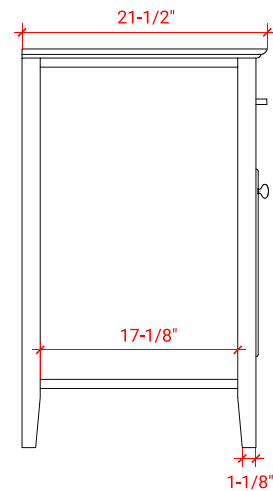

KENSINGTON 72" DOUBLE SINK BASE CABINET

ARIEL

D073D

BASE CABINET DIMENSIONS

72" W x 21.5" D x 34.5" H

FEATURES

- Solid wood frame & plywood panels
- Dovetail drawers and joints
- Soft closing doors & drawers

HARDWARE FINISHES

Brushed Nickel Satin Brass Matte Black Polished Chrome

AVAILABLE COLORS

White Grey Midnight Blue Espresso

FRONT VIEW

SIDE VIEW

PLAN VIEW

72" DOUBLE OVAL SINK COUNTERTOP WITH 1.5 IN. THICKNESS

ARIEL

OVERALL DIMENSIONS

72.25" W x 22" D x 1.5" H

COUNTERTOP OPTIONS

Carrara White Quartz
CQ-072D-OVL-CT

FEATURES

- Solid countertop with mitered edges & seams
- Undermount white oval sink
- Pre-drilled for 8" widespread faucet

INCLUDED

- Countertop
- Matching Backsplash
- Oval Sinks

COUNTERTOP PLAN VIEW

EDGE SIDE VIEW

THREE DIMENSIONAL COUNTERTOP VIEW