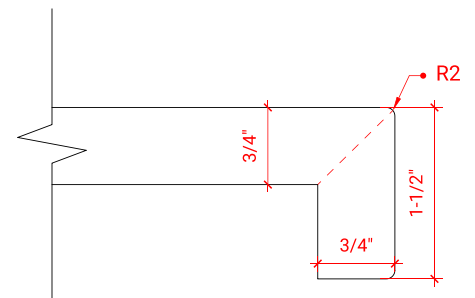

KENSINGTON 72" DOUBLE SINK BASE CABINET

ARIEL

D073D

BASE CABINET DIMENSIONS

72" W x 21.5" D x 34.5" H

FEATURES

- Solid wood frame & plywood panels
- Dovetail drawers and joints
- Soft closing doors & drawers

ARIEL

OVERALL DIMENSIONS

72.25" W x 22" D x 1.5" H

COUNTERTOP OPTIONS

Carrara White Quartz
CQ-072D-OVL-CT

FEATURES

- Solid countertop with mitered edges & seams
- Undermount white oval sink
- Pre-drilled for 8" widespread faucet

INCLUDED

- Countertop
- Matching Backsplash
- Oval Sinks

COUNTERTOP PLAN VIEW

EDGE SIDE VIEW

THREE DIMENSIONAL COUNTERTOP VIEW