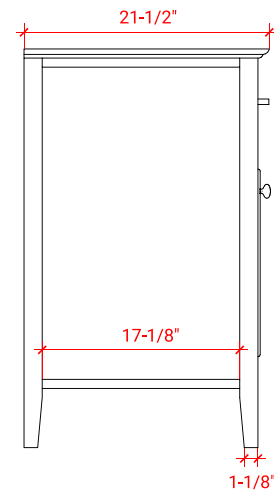

KENSINGTON 60" SINGLE SINK BASE CABINET

ARIEL

D061S

BASE CABINET DIMENSIONS

60" W x 21.5" D x 34.5" H

FEATURES

- Solid wood frame & plywood panels
- Dovetail drawers and joints
- Soft closing doors & drawers

HARDWARE FINISHES

Brushed Nickel Satin Brass Matte Black Polished Chrome

AVAILABLE COLORS

White Grey Midnight Blue Espresso

FRONT VIEW

SIDE VIEW

PLAN VIEW

60" SINGLE RECTANGLE SINK COUNTERTOP WITH 1.5 IN. THICKNESS

ARIEL

OVERALL DIMENSIONS

60.25" W x 22" D x 1.5" H

COUNTERTOP OPTIONS

Carrara White Quartz
CQ-060S-REC-CT

FEATURES

- Solid countertop with mitered edges & seams
- Undermount white rectangular sink
- Pre-drilled for 8" widespread faucet

INCLUDED

- Countertop
- Matching Backsplash
- Rectangle Sink

COUNTERTOP PLAN VIEW

EDGE SIDE VIEW

THREE DIMENSIONAL COUNTERTOP VIEW