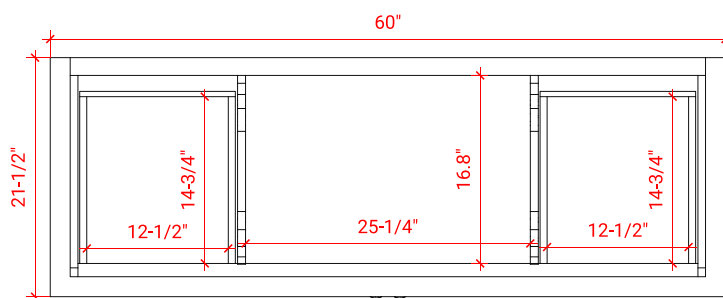

KENSINGTON 60" SINGLE SINK BASE CABINET

ARIEL

D061S

BASE CABINET DIMENSIONS

60" W x 21.5" D x 34.5" H

FEATURES

- Solid wood frame & plywood panels
- Dovetail drawers and joints
- Soft closing doors & drawers

HARDWARE FINISHES

Brushed Nickel   Satin Brass   Matte Black   Polished Chrome

AVAILABLE COLORS

White   Grey   Midnight Blue   Espresso

FRONT VIEW

SIDE VIEW

PLAN VIEW