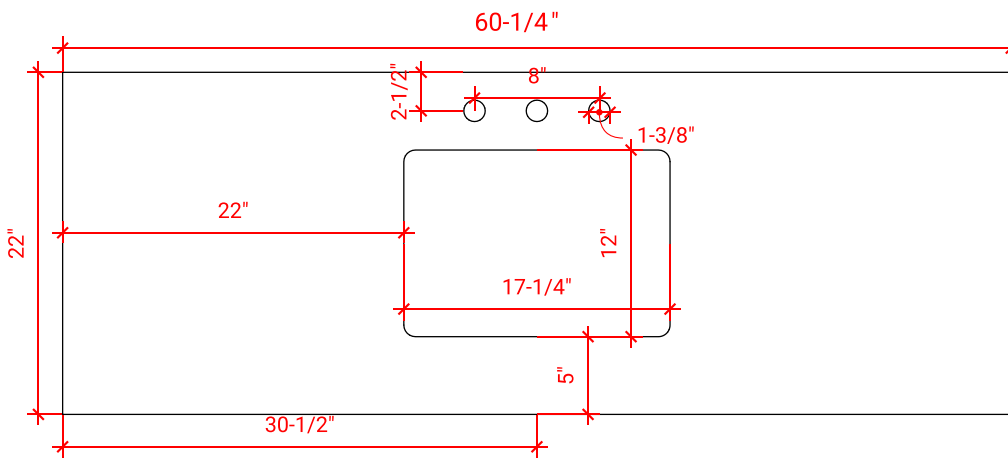

KENSINGTON 60" SINGLE SINK BASE CABINET

ARIEL

D061S

BASE CABINET DIMENSIONS

60" W x 21.5" D x 34.5" H

FEATURES

- Solid wood frame & plywood panels
- Dovetail drawers and joints
- Soft closing doors & drawers

ARIEL

OVERALL DIMENSIONS

60.25" W x 22" D x 1.5" H

COUNTERTOP OPTIONS

Carrara White Quartz
CQ-060S-REC-CT

FEATURES

- Solid countertop with mitered edges & seams
- Undermount white rectangular sink
- Pre-drilled for 8" widespread faucet

INCLUDED

- Countertop
- Matching Backsplash
- Rectangle Sink

COUNTERTOP PLAN VIEW

EDGE SIDE VIEW

THREE DIMENSIONAL COUNTERTOP VIEW