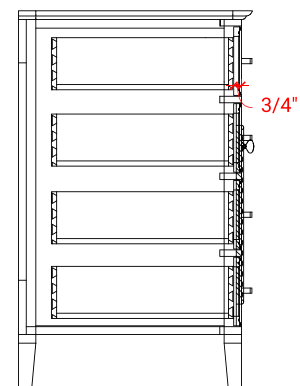

KENSINGTON 60" SINGLE SINK BASE CABINET

ARIEL

D061S

BASE CABINET DIMENSIONS

60" W x 21.5" D x 34.5" H

FEATURES

- Solid wood frame & plywood panels
- Dovetail drawers and joints
- Soft closing doors & drawers

HARDWARE FINISHES

Brushed Nickel   Satin Brass   Matte Black   Polished Chrome

AVAILABLE COLORS

White   Grey   Midnight Blue   Espresso

FRONT VIEW

SIDE VIEW

PLAN VIEW