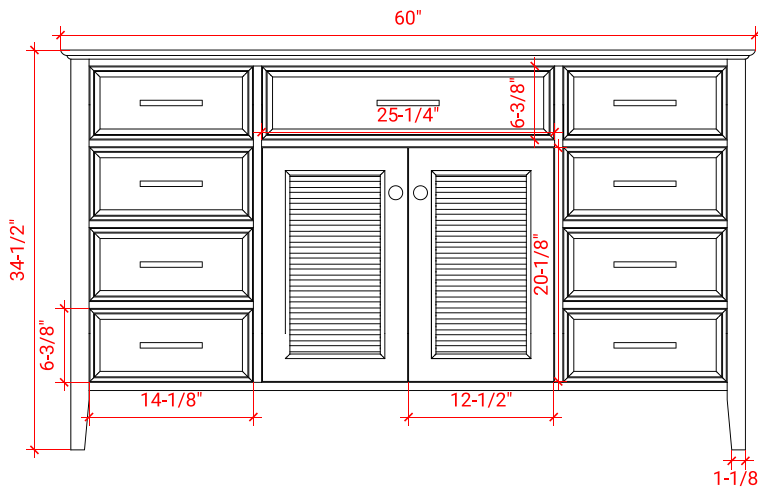

KENSINGTON 60" SINGLE SINK BASE CABINET

ARIEL

D061S

BASE CABINET DIMENSIONS

60" W x 21.5" D x 34.5" H

FEATURES

- Solid wood frame & plywood panels
- Dovetail drawers and joints
- Soft closing doors & drawers

HARDWARE FINISHES

Brushed Nickel Satin Brass Matte Black Polished Chrome

AVAILABLE COLORS

White Grey Midnight Blue Espresso

FRONT VIEW

SIDE VIEW

PLAN VIEW

60" SINGLE RECTANGLE SINK COUNTERTOP WITH 1.5 IN. THICKNESS

ARIEL

OVERALL DIMENSIONS

60.25" W x 22" D x 1.5" H

COUNTERTOP OPTIONS

Carrara White Quartz
CQ-060S-REC-CT

FEATURES

- Solid countertop with mitered edges & seams
- Undermount white rectangular sink
- Pre-drilled for 8" widespread faucet

INCLUDED

- Countertop
- Matching Backsplash
- Rectangle Sink

COUNTERTOP PLAN VIEW

EDGE SIDE VIEW

THREE DIMENSIONAL COUNTERTOP VIEW