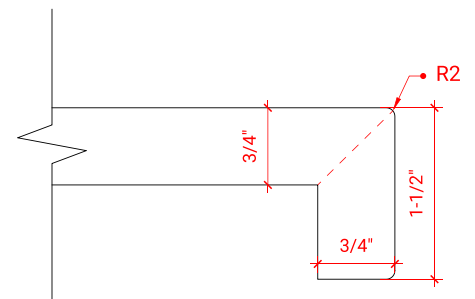

KENSINGTON 60" SINGLE SINK BASE CABINET

ARIEL

D061S

BASE CABINET DIMENSIONS

60" W x 21.5" D x 34.5" H

FEATURES

- Solid wood frame & plywood panels
- Dovetail drawers and joints
- Soft closing doors & drawers

ARIEL

OVERALL DIMENSIONS

60.25" W x 22" D x 1.5" H

COUNTERTOP OPTIONS

Carrara White Quartz
CQ-060S-REC-CT

FEATURES

- Solid countertop with mitered edges & seams
- Undermount white rectangular sink
- Pre-drilled for 8" widespread faucet

INCLUDED

- Countertop
- Matching Backsplash
- Rectangle Sink

COUNTERTOP PLAN VIEW

EDGE SIDE VIEW

THREE DIMENSIONAL COUNTERTOP VIEW