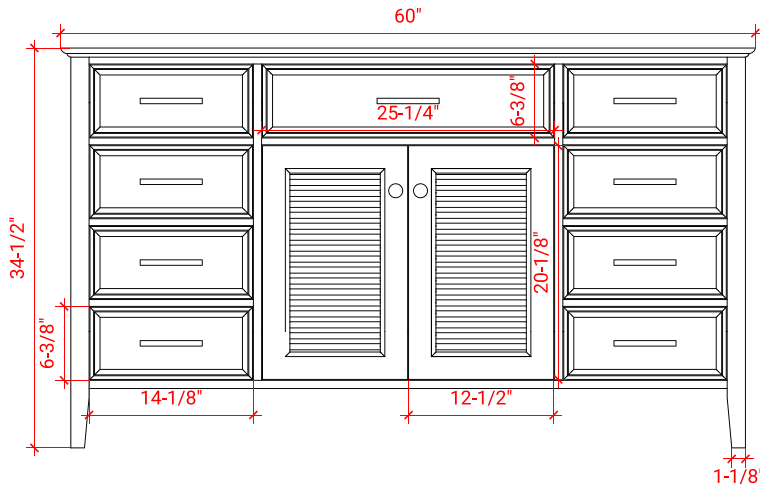

KENSINGTON 60" SINGLE SINK BASE CABINET

ARIEL

D061S

BASE CABINET DIMENSIONS

60" W x 21.5" D x 34.5" H

FEATURES

- Solid wood frame & plywood panels
- Dovetail drawers and joints
- Soft closing doors & drawers

HARDWARE FINISHES

Brushed Nickel   Satin Brass   Matte Black   Polished Chrome

AVAILABLE COLORS

White   Grey   Midnight Blue   Espresso

FRONT VIEW

SIDE VIEW

PLAN VIEW