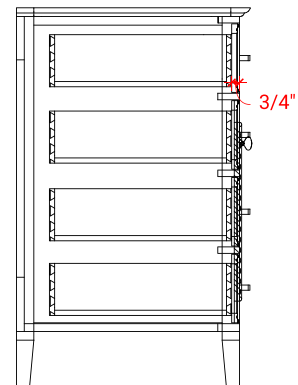

KENSINGTON 60" SINGLE SINK BASE CABINET

ARIEL

D061S

BASE CABINET DIMENSIONS

60" W x 21.5" D x 34.5" H

FEATURES

- Solid wood frame & plywood panels
- Dovetail drawers and joints
- Soft closing doors & drawers

HARDWARE FINISHES

Brushed Nickel   Satin Brass   Matte Black   Polished Chrome

AVAILABLE COLORS

White   Grey   Midnight Blue   Espresso

FRONT VIEW

SIDE VIEW

PLAN VIEW