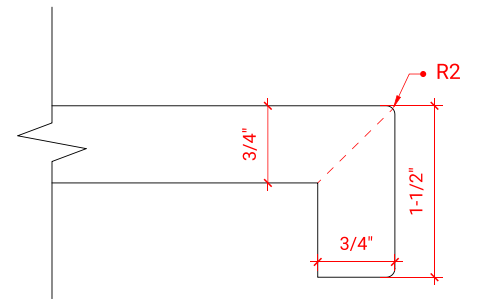

KENSINGTON 60" SINGLE SINK BASE CABINET

ARIEL

D061S

BASE CABINET DIMENSIONS

60" W x 21.5" D x 34.5" H

FEATURES

- Solid wood frame & plywood panels
- Dovetail drawers and joints
- Soft closing doors & drawers

60.25" W x 22" D x 1.5" H

COUNTERTOP OPTIONS

Carrara White Quartz
CQ-060S-OVL-CT

FEATURES

- Solid countertop with mitered edges & seams
- Undermount white oval sink
- Pre-drilled for 8" widespread faucet

INCLUDED

- Countertop
- Matching Backsplash
- Oval Sink

COUNTERTOP PLAN VIEW

EDGE SIDE VIEW

THREE DIMENSIONAL COUNTERTOP VIEW