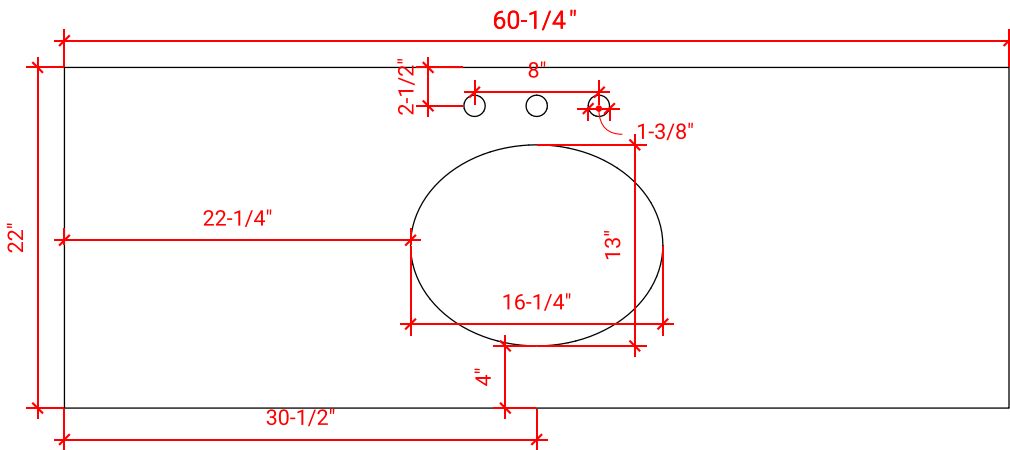

KENSINGTON 60" SINGLE SINK BASE CABINET

ARIEL

D061S

BASE CABINET DIMENSIONS

60" W x 21.5" D x 34.5" H

FEATURES

- Solid wood frame & plywood panels
- Dovetail drawers and joints
- Soft closing doors & drawers

60.25" W x 22" D x 1.5" H

COUNTERTOP OPTIONS

Carrara White Quartz
CQ-060S-OVL-CT

FEATURES

- Solid countertop with mitered edges & seams
- Undermount white oval sink
- Pre-drilled for 8" widespread faucet

INCLUDED

- Countertop
- Matching Backsplash
- Oval Sink

COUNTERTOP PLAN VIEW

EDGE SIDE VIEW

THREE DIMENSIONAL COUNTERTOP VIEW