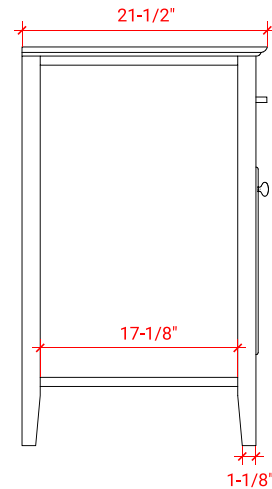

KENSINGTON 60" SINGLE SINK BASE CABINET

ARIEL

D061S

BASE CABINET DIMENSIONS

60" W x 21.5" D x 34.5" H

FEATURES

- Solid wood frame & plywood panels
- Dovetail drawers and joints
- Soft closing doors & drawers

HARDWARE FINISHES

Brushed Nickel   Satin Brass   Matte Black   Polished Chrome

AVAILABLE COLORS

White   Grey   Midnight Blue   Espresso

FRONT VIEW

SIDE VIEW

PLAN VIEW