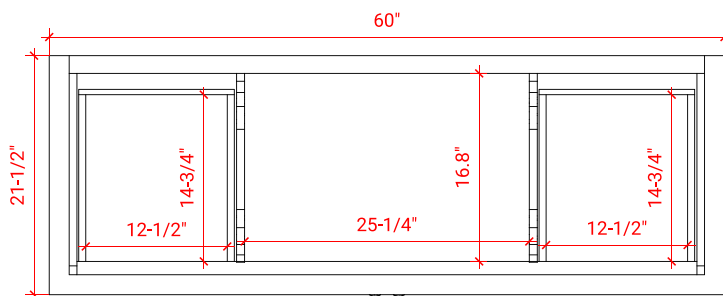

KENSINGTON 60" SINGLE SINK BASE CABINET

ARIEL

D061S

BASE CABINET DIMENSIONS

60" W x 21.5" D x 34.5" H

FEATURES

- Solid wood frame & plywood panels
- Dovetail drawers and joints
- Soft closing doors & drawers

HARDWARE FINISHES

Brushed Nickel   Satin Brass   Matte Black   Polished Chrome

AVAILABLE COLORS

White   Grey   Midnight Blue   Espresso

FRONT VIEW

SIDE VIEW

PLAN VIEW