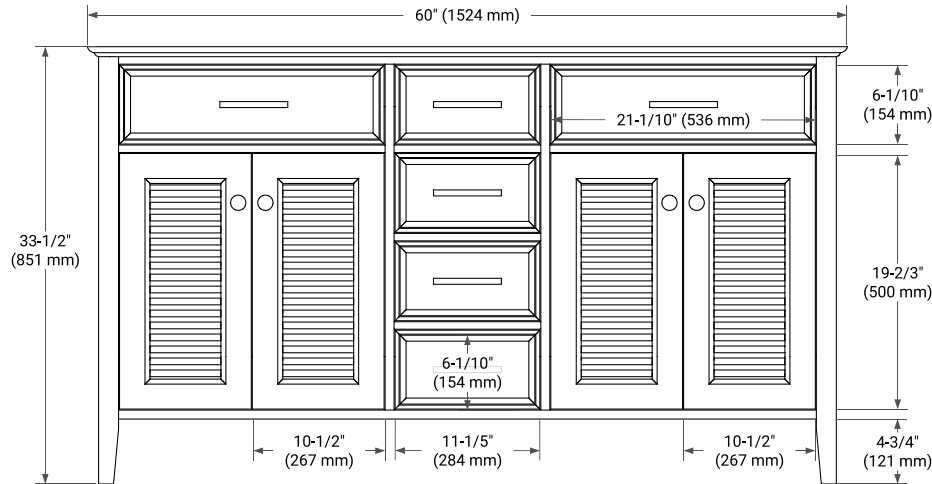

BASE CABINET DIMENSIONS

60" W x 21.5" D x 33.5" H

FEATURES

- Solid wood frame & plywood panels
- Dovetail drawers and joints
- Soft closing doors & drawers

HARDWARE FINISHES*

Brushed Nickel Satin Brass Matte Black Polished Chrome

Hardware comes preinstalled with the illustrated option. Other finishes are available on our online store if you prefer a different one.

AVAILABLE COLORS

White Grey

FRONT VIEW

SIDE VIEW

PLAN VIEW

60" DOUBLE OVAL SINK COUNTERTOP WITH 1.5 IN. THICKNESS

ARIEL

OVERALL DIMENSIONS

60.25" W x 22" D x 1.5" H

COUNTERTOP OPTIONS

Carrara White Quartz

FEATURES

- Solid countertop with mitered edges & seams
- Undermount white oval sink
- Pre-drilled for 8" widespread faucet

INCLUDED

- Countertop
- Matching Backsplash
- Oval Sinks

COUNTERTOP PLAN VIEW

EDGE SIDE VIEW

THREE DIMENSIONAL COUNTERTOP VIEW