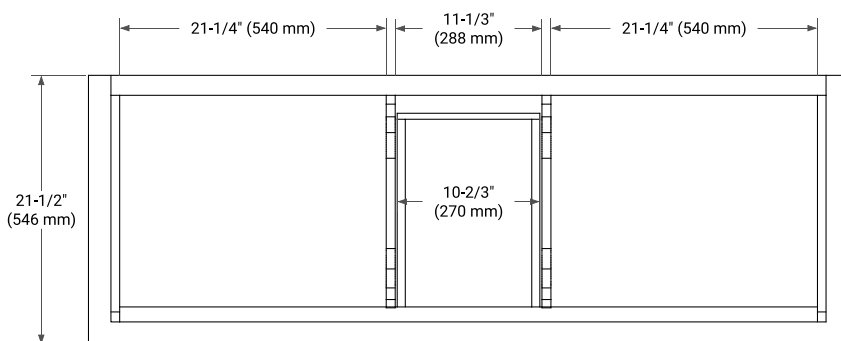

BASE CABINET DIMENSIONS

60" W x 21.5" D x 33.5" H

FEATURES

- Solid wood frame & plywood panels
- Dovetail drawers and joints
- Soft closing doors & drawers

HARDWARE FINISHES*

Brushed Nickel Satin Brass Matte Black Polished Chrome

Hardware comes preinstalled with the illustrated option. Other finishes are available on our online store if you prefer a different one.

AVAILABLE COLORS

White Grey

FRONT VIEW

SIDE VIEW

PLAN VIEW

60" DOUBLE OVAL SINK COUNTERTOP WITH 1.5 IN. THICKNESS

ARIEL

OVERALL DIMENSIONS

60.25" W x 22" D x 1.5" H

COUNTERTOP OPTIONS

Carrara White Quartz

FEATURES

- Solid countertop with mitered edges & seams
- Undermount white oval sink
- Pre-drilled for 8" widespread faucet

INCLUDED

- Countertop
- Matching Backsplash
- Oval Sinks

COUNTERTOP PLAN VIEW

EDGE SIDE VIEW

THREE DIMENSIONAL COUNTERTOP VIEW