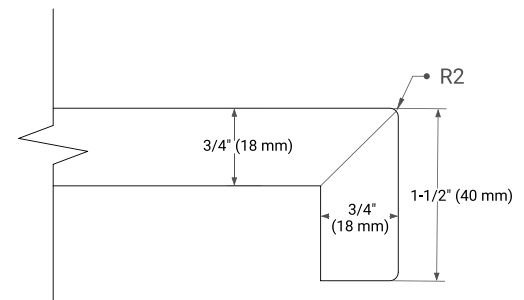

ARIEL

OVERALL DIMENSIONS

60.25" W x 22" D x 1.5" H

COUNTERTOP OPTIONS

Carrara White Quartz

FEATURES

- Solid countertop with mitered edges & seams
- Undermount white oval sink
- Pre-drilled for 8" widespread faucet

INCLUDED

- Countertop
- Matching Backsplash
- Oval Sinks

COUNTERTOP PLAN VIEW

EDGE SIDE VIEW

THREE DIMENSIONAL COUNTERTOP VIEW