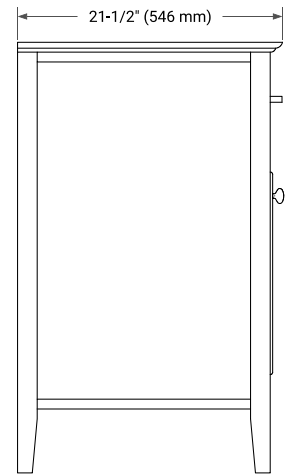

BASE CABINET DIMENSIONS

60" W x 21.5" D x 33.5" H

FEATURES

- Solid wood frame & plywood panels
- Dovetail drawers and joints
- Soft closing doors & drawers

HARDWARE FINISHES*

Brushed Nickel Satin Brass Matte Black Polished Chrome

Hardware comes preinstalled with the illustrated option. Other finishes are available on our online store if you prefer a different one.

AVAILABLE COLORS

White Grey

FRONT VIEW

SIDE VIEW

PLAN VIEW

60" DOUBLE OVAL SINK COUNTERTOP WITH 1.5 IN. THICKNESS

ARIEL

OVERALL DIMENSIONS

60.25" W x 22" D x 1.5" H

COUNTERTOP OPTIONS

Carrara White Quartz

FEATURES

- Solid countertop with mitered edges & seams
- Undermount white oval sink
- Pre-drilled for 8" widespread faucet

INCLUDED

- Countertop
- Matching Backsplash
- Oval Sinks

COUNTERTOP PLAN VIEW

EDGE SIDE VIEW

THREE DIMENSIONAL COUNTERTOP VIEW