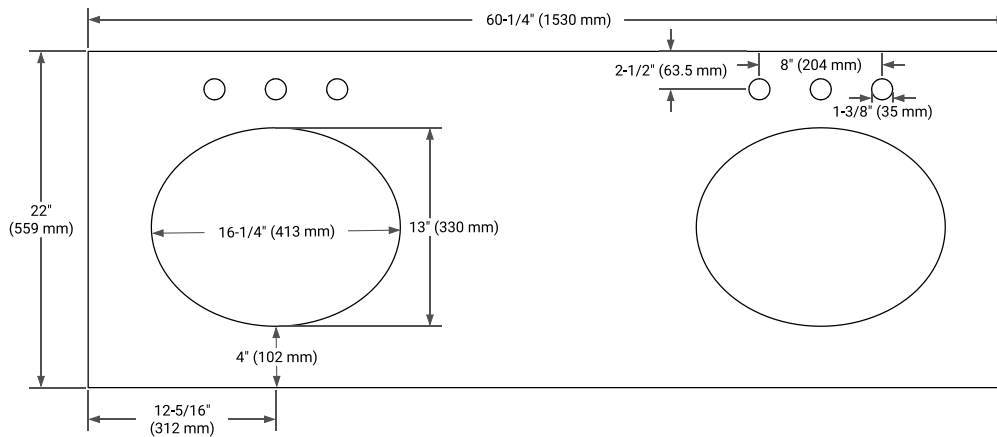

BASE CABINET DIMENSIONS

60" W x 21.5" D x 33.5" H

FEATURES

- Solid wood frame & plywood panels
- Dovetail drawers and joints
- Soft closing doors & drawers

HARDWARE FINISHES*

Brushed Nickel Satin Brass Matte Black Polished Chrome

ARIEL

OVERALL DIMENSIONS

60.25" W x 22" D x 1.5" H

COUNTERTOP OPTIONS

Carrara White Quartz

FEATURES

- Solid countertop with mitered edges & seams
- Undermount white oval sink
- Pre-drilled for 8" widespread faucet

INCLUDED

- Countertop
- Matching Backsplash
- Oval Sinks

COUNTERTOP PLAN VIEW

EDGE SIDE VIEW

THREE DIMENSIONAL COUNTERTOP VIEW