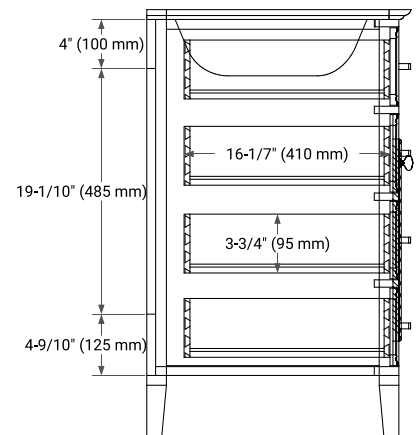

BASE CABINET DIMENSIONS

60" W x 21.5" D x 33.5" H

FEATURES

- Solid wood frame & plywood panels
- Dovetail drawers and joints
- Soft closing doors & drawers

HARDWARE FINISHES*

Brushed Nickel Satin Brass Matte Black Polished Chrome

Hardware comes preinstalled with the illustrated option. Other finishes are available on our online store if you prefer a different one.

AVAILABLE COLORS

White Grey

FRONT VIEW

SIDE VIEW

PLAN VIEW

60" DOUBLE OVAL SINK COUNTERTOP WITH 1.5 IN. THICKNESS

ARIEL

OVERALL DIMENSIONS

60.25" W x 22" D x 1.5" H

COUNTERTOP OPTIONS

Carrara White Quartz

FEATURES

- Solid countertop with mitered edges & seams
- Undermount white oval sink
- Pre-drilled for 8" widespread faucet

INCLUDED

- Countertop
- Matching Backsplash
- Oval Sinks

COUNTERTOP PLAN VIEW

EDGE SIDE VIEW

THREE DIMENSIONAL COUNTERTOP VIEW