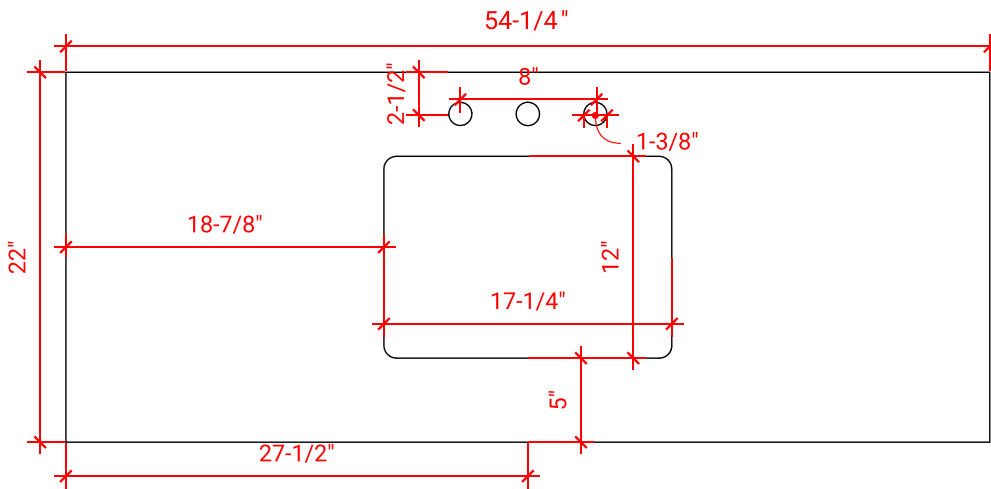

KENSINGTON 54" SINGLE SINK BASE CABINET

ARIEL

D055S

BASE CABINET DIMENSIONS

54" W x 21.5" D x 34.5" H

FEATURES

- Solid wood frame & plywood panels
- Dovetail drawers and joints
- Soft closing doors & drawers

ARIEL

OVERALL DIMENSIONS

54.25" W x 22" D x 1.5" H

COUNTERTOP OPTIONS

Carrara White Quartz
CQ-054S-REC-CT

FEATURES

- Solid countertop with mitered edges & seams
- Undermount white rectangular sink
- Pre-drilled for 8" widespread faucet

INCLUDED

- Countertop
- Matching Backsplash
- Rectangle Sink

COUNTERTOP PLAN VIEW

EDGE SIDE VIEW

THREE DIMENSIONAL COUNTERTOP VIEW