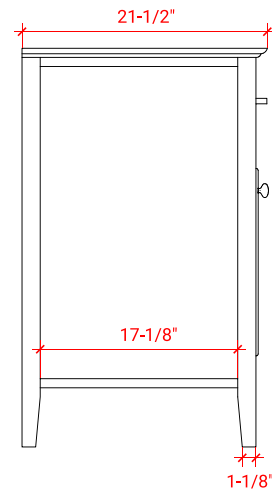

KENSINGTON 54" SINGLE SINK BASE CABINET

ARIEL

D055S

BASE CABINET DIMENSIONS

54" W x 21.5" D x 34.5" H

FEATURES

- Solid wood frame & plywood panels
- Dovetail drawers and joints
- Soft closing doors & drawers

HARDWARE FINISHES

Brushed Nickel Satin Brass Matte Black Polished Chrome

AVAILABLE COLORS

White Grey Midnight Blue Espresso

FRONT VIEW

SIDE VIEW

PLAN VIEW

54" SINGLE RECTANGLE SINK COUNTERTOP WITH 1.5 IN. THICKNESS

ARIEL

OVERALL DIMENSIONS

54.25" W x 22" D x 1.5" H

COUNTERTOP OPTIONS

Carrara White Quartz
CQ-054S-REC-CT

FEATURES

- Solid countertop with mitered edges & seams
- Undermount white rectangular sink
- Pre-drilled for 8" widespread faucet

INCLUDED

- Countertop
- Matching Backsplash
- Rectangle Sink

COUNTERTOP PLAN VIEW

EDGE SIDE VIEW

THREE DIMENSIONAL COUNTERTOP VIEW