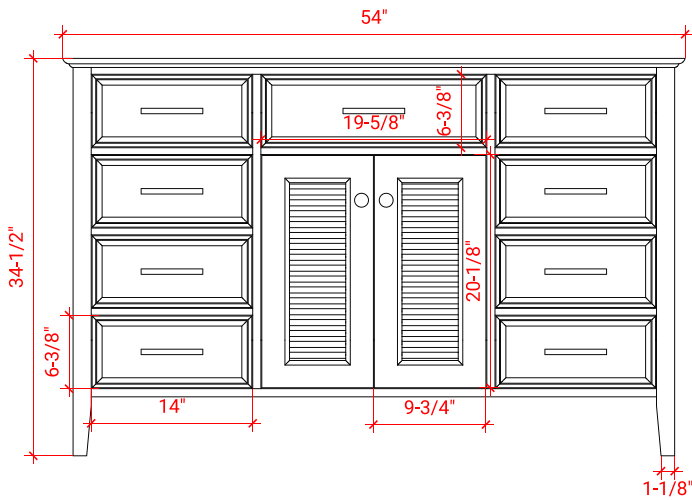

KENSINGTON 54" SINGLE SINK BASE CABINET

ARIEL

D055S

BASE CABINET DIMENSIONS

54" W x 21.5" D x 34.5" H

FEATURES

- Solid wood frame & plywood panels
- Dovetail drawers and joints
- Soft closing doors & drawers

HARDWARE FINISHES

Brushed Nickel Satin Brass Matte Black Polished Chrome

AVAILABLE COLORS

White Grey Midnight Blue Espresso

FRONT VIEW

SIDE VIEW

PLAN VIEW

54" SINGLE RECTANGLE SINK COUNTERTOP WITH 1.5 IN. THICKNESS

ARIEL

OVERALL DIMENSIONS

54.25" W x 22" D x 1.5" H

COUNTERTOP OPTIONS

Carrara White Quartz
CQ-054S-REC-CT

FEATURES

- Solid countertop with mitered edges & seams
- Undermount white rectangular sink
- Pre-drilled for 8" widespread faucet

INCLUDED

- Countertop
- Matching Backsplash
- Rectangle Sink

COUNTERTOP PLAN VIEW

EDGE SIDE VIEW

THREE DIMENSIONAL COUNTERTOP VIEW