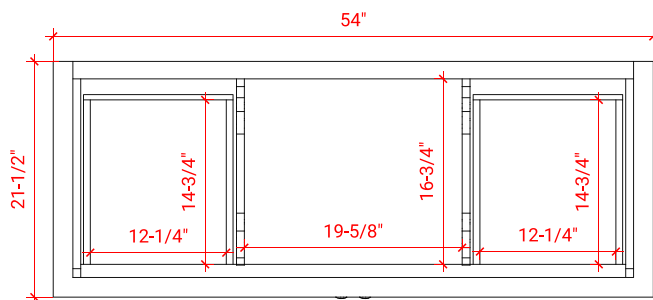

KENSINGTON 54" SINGLE SINK BASE CABINET

ARIEL

D055S

BASE CABINET DIMENSIONS

54" W x 21.5" D x 34.5" H

FEATURES

- Solid wood frame & plywood panels
- Dovetail drawers and joints
- Soft closing doors & drawers

HARDWARE FINISHES

Brushed Nickel Satin Brass Matte Black Polished Chrome

AVAILABLE COLORS

White Grey Midnight Blue Espresso

FRONT VIEW

SIDE VIEW

PLAN VIEW

54" SINGLE RECTANGLE SINK COUNTERTOP WITH 1.5 IN. THICKNESS

ARIEL

OVERALL DIMENSIONS

54.25" W x 22" D x 1.5" H

COUNTERTOP OPTIONS

Carrara White Quartz
CQ-054S-REC-CT

FEATURES

- Solid countertop with mitered edges & seams
- Undermount white rectangular sink
- Pre-drilled for 8" widespread faucet

INCLUDED

- Countertop
- Matching Backsplash
- Rectangle Sink

COUNTERTOP PLAN VIEW

EDGE SIDE VIEW

THREE DIMENSIONAL COUNTERTOP VIEW