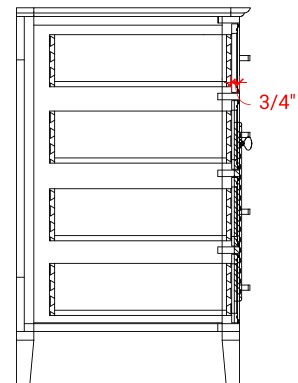

KENSINGTON 54" SINGLE SINK BASE CABINET

ARIEL

D055S

BASE CABINET DIMENSIONS

54" W x 21.5" D x 34.5" H

FEATURES

- Solid wood frame & plywood panels
- Dovetail drawers and joints
- Soft closing doors & drawers

HARDWARE FINISHES

Brushed Nickel Satin Brass Matte Black Polished Chrome

AVAILABLE COLORS

White Grey Midnight Blue Espresso

FRONT VIEW

SIDE VIEW

PLAN VIEW

54" SINGLE RECTANGLE SINK COUNTERTOP WITH 1.5 IN. THICKNESS

ARIEL

OVERALL DIMENSIONS

54.25" W x 22" D x 1.5" H

COUNTERTOP OPTIONS

Carrara White Quartz
CQ-054S-REC-CT

FEATURES

- Solid countertop with mitered edges & seams
- Undermount white rectangular sink
- Pre-drilled for 8" widespread faucet

INCLUDED

- Countertop
- Matching Backsplash
- Rectangle Sink

COUNTERTOP PLAN VIEW

EDGE SIDE VIEW

THREE DIMENSIONAL COUNTERTOP VIEW