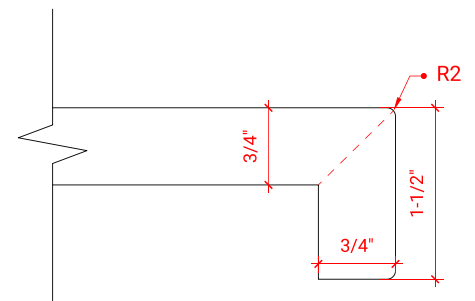

KENSINGTON 54" SINGLE SINK BASE CABINET

ARIEL

D055S

BASE CABINET DIMENSIONS

54" W x 21.5" D x 34.5" H

FEATURES

- Solid wood frame & plywood panels
- Dovetail drawers and joints
- Soft closing doors & drawers

ARIEL

OVERALL DIMENSIONS

54.25" W x 22" D x 1.5" H

COUNTERTOP OPTIONS

Carrara White Quartz
CQ-054S-REC-CT

FEATURES

- Solid countertop with mitered edges & seams
- Undermount white rectangular sink
- Pre-drilled for 8" widespread faucet

INCLUDED

- Countertop
- Matching Backsplash
- Rectangle Sink

COUNTERTOP PLAN VIEW

EDGE SIDE VIEW

THREE DIMENSIONAL COUNTERTOP VIEW