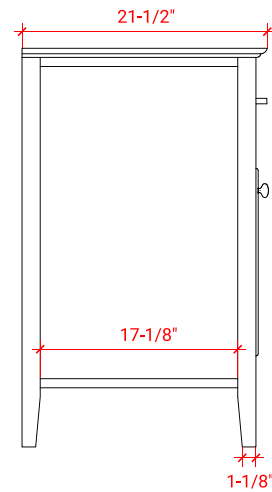

KENSINGTON 54" SINGLE SINK BASE CABINET

ARIEL

D055S

BASE CABINET DIMENSIONS

54" W x 21.5" D x 34.5" H

FEATURES

- Solid wood frame & plywood panels
- Dovetail drawers and joints
- Soft closing doors & drawers

HARDWARE FINISHES

Brushed Nickel   Satin Brass   Matte Black   Polished Chrome

AVAILABLE COLORS

White   Grey   Midnight Blue   Espresso

SIDE VIEW