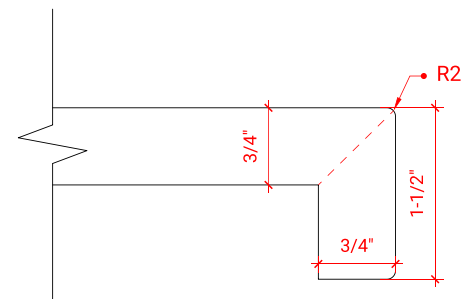

KENSINGTON 54" SINGLE SINK BASE CABINET

ARIEL

D055S

BASE CABINET DIMENSIONS

54" W x 21.5" D x 34.5" H

FEATURES

- Solid wood frame & plywood panels
- Dovetail drawers and joints
- Soft closing doors & drawers

54.25" W x 22" D x 1.5" H

COUNTERTOP OPTIONS

Carrara White Quartz
CQ-054S-OVL-CT

FEATURES

- Solid countertop with mitered edges & seams
- Undermount white oval sink
- Pre-drilled for 8" widespread faucet

INCLUDED

- Countertop
- Matching Backsplash
- Oval Sink

COUNTERTOP PLAN VIEW

EDGE SIDE VIEW

THREE DIMENSIONAL COUNTERTOP VIEW