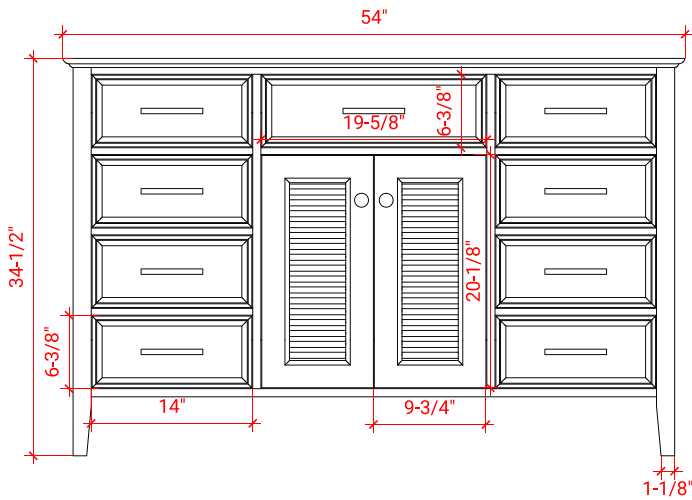

FRONT VIEW

PLAN VIEW