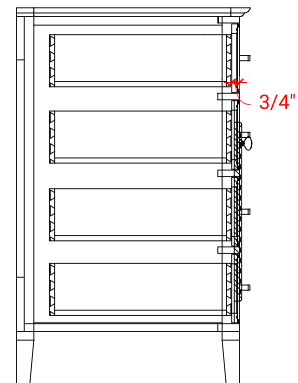

KENSINGTON 54" SINGLE SINK BASE CABINET

ARIEL

D055S

BASE CABINET DIMENSIONS

54" W x 21.5" D x 34.5" H

FEATURES

- Solid wood frame & plywood panels
- Dovetail drawers and joints
- Soft closing doors & drawers

HARDWARE FINISHES

Brushed Nickel   Satin Brass   Matte Black   Polished Chrome

AVAILABLE COLORS

White   Grey   Midnight Blue   Espresso