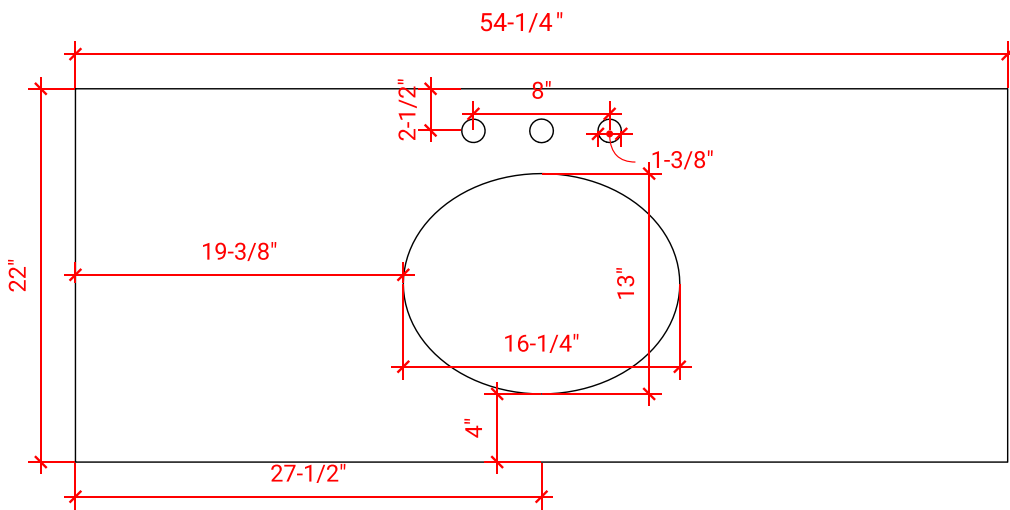

KENSINGTON 54" SINGLE SINK BASE CABINET

ARIEL

D055S

BASE CABINET DIMENSIONS

54" W x 21.5" D x 34.5" H

FEATURES

- Solid wood frame & plywood panels
- Dovetail drawers and joints
- Soft closing doors & drawers

54.25" W x 22" D x 1.5" H

COUNTERTOP OPTIONS

Carrara White Quartz
CQ-054S-OVL-CT

FEATURES

- Solid countertop with mitered edges & seams
- Undermount white oval sink
- Pre-drilled for 8" widespread faucet

INCLUDED

- Countertop
- Matching Backsplash
- Oval Sink

COUNTERTOP PLAN VIEW

EDGE SIDE VIEW

THREE DIMENSIONAL COUNTERTOP VIEW