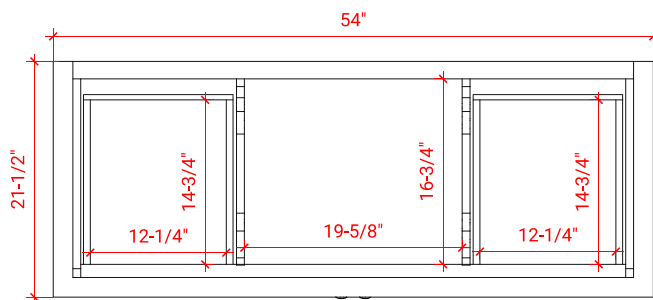

KENSINGTON 54" SINGLE SINK BASE CABINET

ARIEL

D055S

BASE CABINET DIMENSIONS

54" W x 21.5" D x 34.5" H

FEATURES

- Solid wood frame & plywood panels
- Dovetail drawers and joints
- Soft closing doors & drawers

HARDWARE FINISHES

Brushed Nickel   Satin Brass   Matte Black   Polished Chrome

AVAILABLE COLORS

White   Grey   Midnight Blue   Espresso