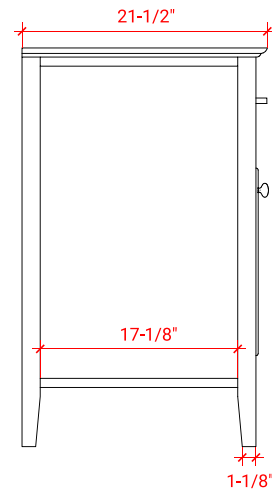

KENSINGTON 48" SINGLE SINK BASE CABINET

ARIEL

D049S

BASE CABINET DIMENSIONS

48" W x 21.5" D x 34.5" H

FEATURES

- Solid wood frame & plywood panels
- Dovetail drawers and joints
- Soft closing doors & drawers

HARDWARE FINISHES

Brushed Nickel Satin Brass Matte Black Polished Chrome

AVAILABLE COLORS

White Grey Midnight Blue Espresso

FRONT VIEW

SIDE VIEW

PLAN VIEW

48" SINGLE RECTANGLE SINK COUNTERTOP WITH 1.5 IN. THICKNESS

ARIEL

OVERALL DIMENSIONS

48.25" W x 22" D x 1.5" H

COUNTERTOP OPTIONS

Carrara White Quartz
CQ-048S-REC-CT

FEATURES

- Solid countertop with mitered edges & seams
- Undermount white rectangular sink
- Pre-drilled for 8" widespread faucet

INCLUDED

- Countertop
- Matching Backsplash
- Rectangle Sink

COUNTERTOP PLAN VIEW

EDGE SIDE VIEW

THREE DIMENSIONAL COUNTERTOP VIEW