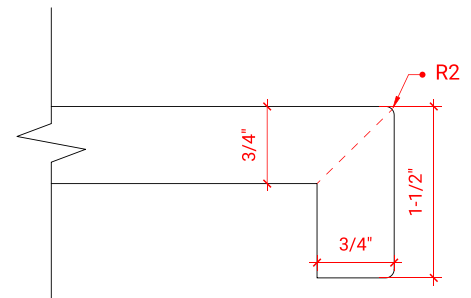

KENSINGTON 48" SINGLE SINK BASE CABINET

ARIEL

D049S

BASE CABINET DIMENSIONS

48" W x 21.5" D x 34.5" H

FEATURES

- Solid wood frame & plywood panels
- Dovetail drawers and joints
- Soft closing doors & drawers

ARIEL

OVERALL DIMENSIONS

48.25" W x 22" D x 1.5" H

COUNTERTOP OPTIONS

Carrara White Quartz
CQ-048S-REC-CT

FEATURES

- Solid countertop with mitered edges & seams
- Undermount white rectangular sink
- Pre-drilled for 8" widespread faucet

INCLUDED

- Countertop
- Matching Backsplash
- Rectangle Sink

COUNTERTOP PLAN VIEW

EDGE SIDE VIEW

THREE DIMENSIONAL COUNTERTOP VIEW