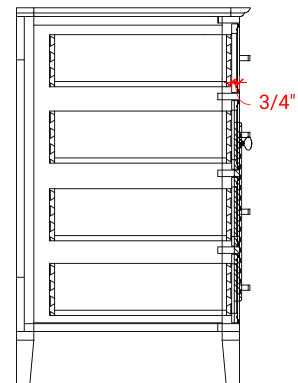

KENSINGTON 48" SINGLE SINK BASE CABINET

ARIEL

D049S

BASE CABINET DIMENSIONS

48" W x 21.5" D x 34.5" H

FEATURES

- Solid wood frame & plywood panels
- Dovetail drawers and joints
- Soft closing doors & drawers

HARDWARE FINISHES

Brushed Nickel Satin Brass Matte Black Polished Chrome

AVAILABLE COLORS

White Grey Midnight Blue Espresso

FRONT VIEW

SIDE VIEW

PLAN VIEW

48" SINGLE RECTANGLE SINK COUNTERTOP WITH 1.5 IN. THICKNESS

ARIEL

OVERALL DIMENSIONS

48.25" W x 22" D x 1.5" H

COUNTERTOP OPTIONS

Carrara White Quartz
CQ-048S-REC-CT

FEATURES

- Solid countertop with mitered edges & seams
- Undermount white rectangular sink
- Pre-drilled for 8" widespread faucet

INCLUDED

- Countertop
- Matching Backsplash
- Rectangle Sink

COUNTERTOP PLAN VIEW

EDGE SIDE VIEW

THREE DIMENSIONAL COUNTERTOP VIEW