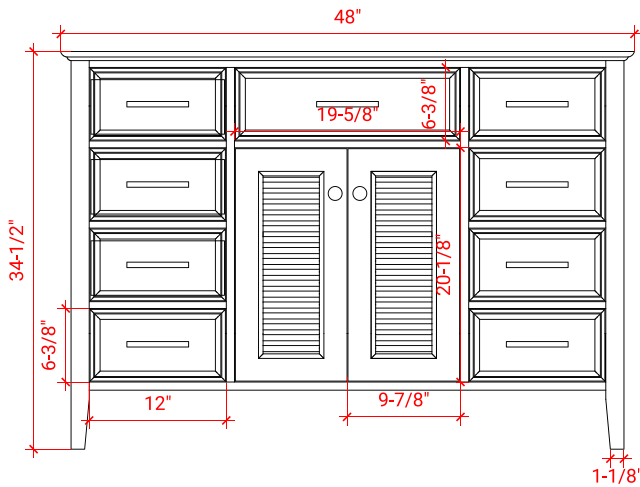

KENSINGTON 48" SINGLE SINK BASE CABINET

ARIEL

D049S

BASE CABINET DIMENSIONS

48" W x 21.5" D x 34.5" H

FEATURES

- Solid wood frame & plywood panels
- Dovetail drawers and joints
- Soft closing doors & drawers

HARDWARE FINISHES

Brushed Nickel Satin Brass Matte Black Polished Chrome

AVAILABLE COLORS

White Grey Midnight Blue Espresso

FRONT VIEW

SIDE VIEW

PLAN VIEW

48" SINGLE RECTANGLE SINK COUNTERTOP WITH 1.5 IN. THICKNESS

ARIEL

OVERALL DIMENSIONS

48.25" W x 22" D x 1.5" H

COUNTERTOP OPTIONS

Carrara White Quartz
CQ-048S-REC-CT

FEATURES

- Solid countertop with mitered edges & seams
- Undermount white rectangular sink
- Pre-drilled for 8" widespread faucet

INCLUDED

- Countertop
- Matching Backsplash
- Rectangle Sink

COUNTERTOP PLAN VIEW

EDGE SIDE VIEW

THREE DIMENSIONAL COUNTERTOP VIEW