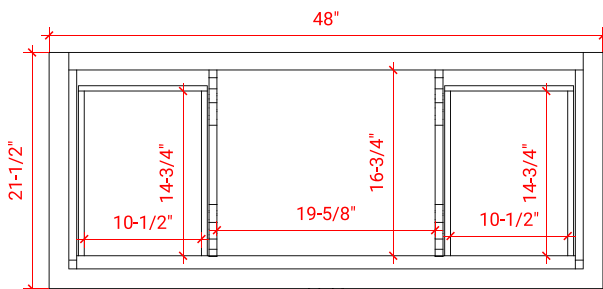

KENSINGTON 48" SINGLE SINK BASE CABINET

ARIEL

D049S

BASE CABINET DIMENSIONS

48" W x 21.5" D x 34.5" H

FEATURES

- Solid wood frame & plywood panels
- Dovetail drawers and joints
- Soft closing doors & drawers

HARDWARE FINISHES

Brushed Nickel Satin Brass Matte Black Polished Chrome

AVAILABLE COLORS

White Grey Midnight Blue Espresso

FRONT VIEW

SIDE VIEW

PLAN VIEW

48" SINGLE RECTANGLE SINK COUNTERTOP WITH 1.5 IN. THICKNESS

ARIEL

OVERALL DIMENSIONS

48.25" W x 22" D x 1.5" H

COUNTERTOP OPTIONS

Carrara White Quartz
CQ-048S-REC-CT

FEATURES

- Solid countertop with mitered edges & seams
- Undermount white rectangular sink
- Pre-drilled for 8" widespread faucet

INCLUDED

- Countertop
- Matching Backsplash
- Rectangle Sink

COUNTERTOP PLAN VIEW

EDGE SIDE VIEW

THREE DIMENSIONAL COUNTERTOP VIEW