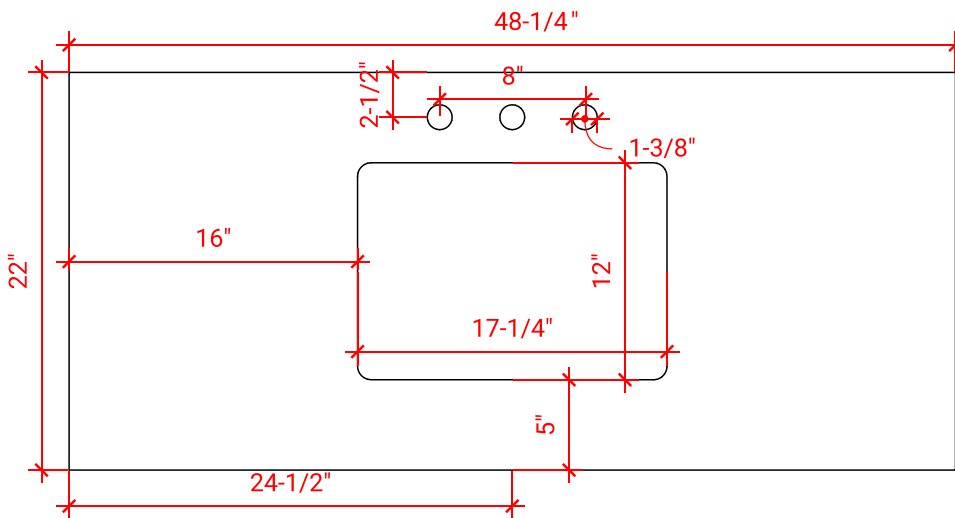

KENSINGTON 48" SINGLE SINK BASE CABINET

ARIEL

D049S

BASE CABINET DIMENSIONS

48" W x 21.5" D x 34.5" H

FEATURES

- Solid wood frame & plywood panels
- Dovetail drawers and joints
- Soft closing doors & drawers

ARIEL

OVERALL DIMENSIONS

48.25" W x 22" D x 1.5" H

COUNTERTOP OPTIONS

Carrara White Quartz
CQ-048S-REC-CT

FEATURES

- Solid countertop with mitered edges & seams
- Undermount white rectangular sink
- Pre-drilled for 8" widespread faucet

INCLUDED

- Countertop
- Matching Backsplash
- Rectangle Sink

COUNTERTOP PLAN VIEW

EDGE SIDE VIEW

THREE DIMENSIONAL COUNTERTOP VIEW