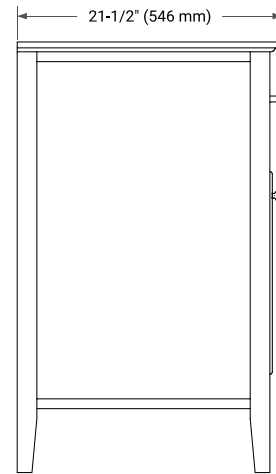

KENSINGTON 48" SINGLE SINK BASE CABINET

ARIEL

BASE CABINET DIMENSIONS

48" W x 21.5" D x 33.5" H

FEATURES

- Solid wood frame & plywood panels
- Dovetail drawers and joints
- Soft closing doors & drawers

HARDWARE FINISHES*

White Grey

FRONT VIEW

SIDE VIEW

PLAN VIEW

48" SINGLE OVAL SINK COUNTERTOP WITH 1.5 IN. THICKNESS

ARIEL

OVERALL DIMENSIONS

48.25" W x 22" D x 1.5" H

COUNTERTOP PLAN VIEW

EDGE SIDE VIEW

THREE DIMENSIONAL COUNTERTOP VIEW