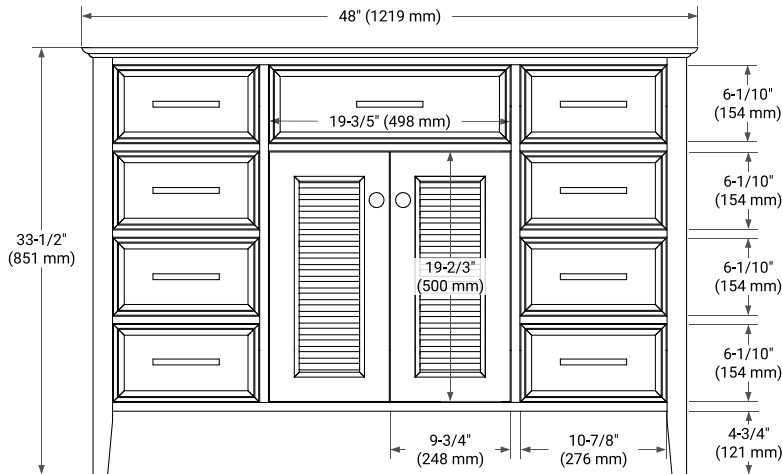

KENSINGTON 48" SINGLE SINK BASE CABINET

ARIEL

BASE CABINET DIMENSIONS

48" W x 21.5" D x 33.5" H

FEATURES

- Solid wood frame & plywood panels
- Dovetail drawers and joints
- Soft closing doors & drawers

HARDWARE FINISHES*

White Grey

FRONT VIEW

SIDE VIEW

PLAN VIEW

48" SINGLE OVAL SINK COUNTERTOP WITH 1.5 IN. THICKNESS

ARIEL

OVERALL DIMENSIONS

48.25" W x 22" D x 1.5" H

COUNTERTOP PLAN VIEW

EDGE SIDE VIEW

THREE DIMENSIONAL COUNTERTOP VIEW