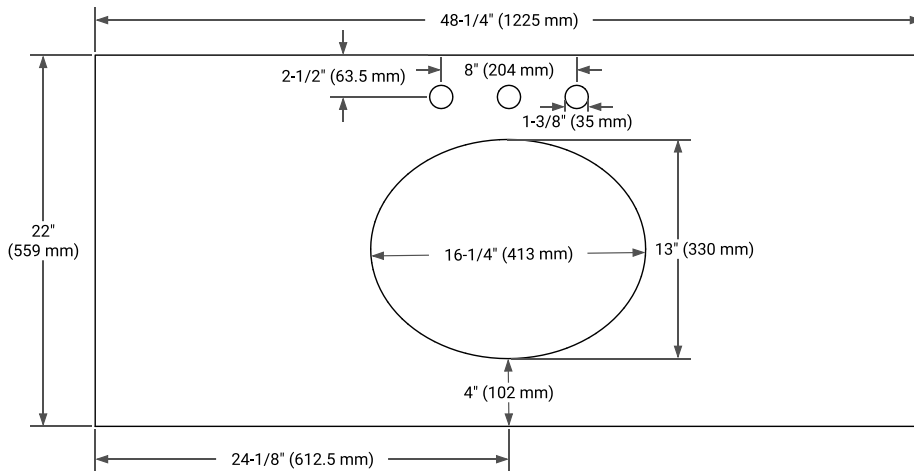

KENSINGTON 48" SINGLE SINK BASE CABINET

ARIEL

BASE CABINET DIMENSIONS

48" W x 21.5" D x 33.5" H

FEATURES

- Solid wood frame & plywood panels
- Dovetail drawers and joints
- Soft closing doors & drawers

HARDWARE FINISHES*

White Grey

FRONT VIEW

SIDE VIEW

PLAN VIEW

48" SINGLE OVAL SINK COUNTERTOP WITH 1.5 IN. THICKNESS

ARIEL

OVERALL DIMENSIONS

48.25" W x 22" D x 1.5" H

COUNTERTOP OPTIONS

Carrara White Quartz

FEATURES

- Solid countertop with mitered edges & seams
- Undermount white oval sink
- Pre-drilled for 8" widespread faucet

INCLUDED

- Countertop
- Matching Backsplash
- Oval Sink

COUNTERTOP PLAN VIEW

EDGE SIDE VIEW

THREE DIMENSIONAL COUNTERTOP VIEW