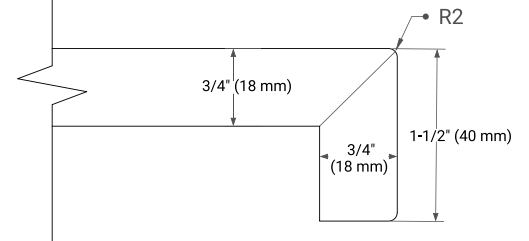

White Grey

FRONT VIEW

SIDE VIEW

PLAN VIEW

48" SINGLE OVAL SINK COUNTERTOP WITH 1.5 IN. THICKNESS

ARIEL

OVERALL DIMENSIONS

48.25" W x 22" D x 1.5" H

COUNTERTOP OPTIONS

Carrara White Quartz

FEATURES

- Solid countertop with mitered edges & seams
- Undermount white oval sink
- Pre-drilled for 8" widespread faucet

INCLUDED

- Countertop
- Matching Backsplash
- Oval Sink

COUNTERTOP PLAN VIEW

EDGE SIDE VIEW

THREE DIMENSIONAL COUNTERTOP VIEW