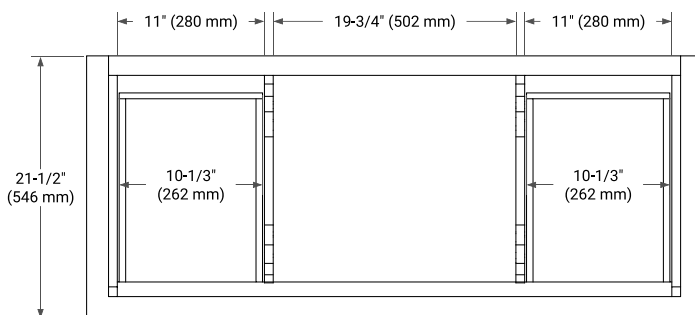

KENSINGTON 48" SINGLE SINK BASE CABINET

ARIEL

BASE CABINET DIMENSIONS

48" W x 21.5" D x 33.5" H

FEATURES

- Solid wood frame & plywood panels
- Dovetail drawers and joints
- Soft closing doors & drawers

HARDWARE FINISHES*

White Grey

FRONT VIEW

SIDE VIEW

PLAN VIEW

48" SINGLE OVAL SINK COUNTERTOP WITH 1.5 IN. THICKNESS

ARIEL

OVERALL DIMENSIONS

48.25" W x 22" D x 1.5" H

COUNTERTOP PLAN VIEW

EDGE SIDE VIEW

THREE DIMENSIONAL COUNTERTOP VIEW