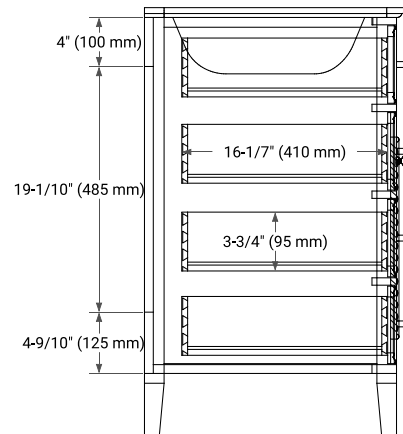

KENSINGTON 48" SINGLE SINK BASE CABINET

ARIEL

BASE CABINET DIMENSIONS

48" W x 21.5" D x 33.5" H

FEATURES

- Solid wood frame & plywood panels
- Dovetail drawers and joints
- Soft closing doors & drawers

HARDWARE FINISHES*

White Grey

FRONT VIEW

SIDE VIEW

PLAN VIEW

48" SINGLE OVAL SINK COUNTERTOP WITH 1.5 IN. THICKNESS

ARIEL

OVERALL DIMENSIONS

48.25" W x 22" D x 1.5" H

COUNTERTOP PLAN VIEW

EDGE SIDE VIEW

THREE DIMENSIONAL COUNTERTOP VIEW