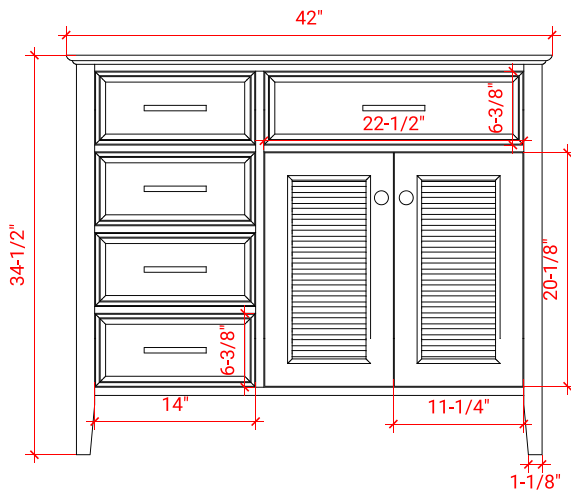

KENSINGTON 42" RIGHT OFFSET CABINET

ARIEL

D043S-R

BASE CABINET DIMENSIONS

42" W x 21.5" D x 34.5" H

FEATURES

- Solid wood frame & plywood panels
- Dovetail drawers and joints
- Soft closing doors & drawers

HARDWARE FINISHES

Brushed Nickel   Satin Brass   Matte Black   Polished Chrome

AVAILABLE COLORS

White   Grey   Midnight Blue   Espresso

FRONT VIEW

SIDE VIEW

PLAN VIEW