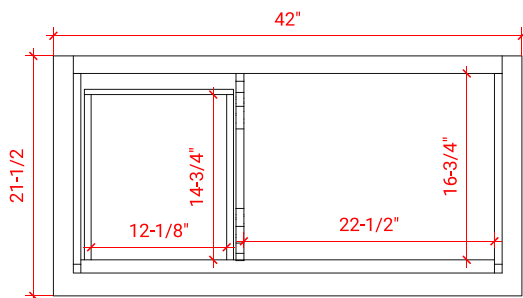

KENSINGTON 42" RIGHT OFFSET CABINET

ARIEL

D043S-R

BASE CABINET DIMENSIONS

42" W x 21.5" D x 34.5" H

FEATURES

- Solid wood frame & plywood panels
- Dovetail drawers and joints
- Soft closing doors & drawers

HARDWARE FINISHES

Brushed Nickel   Satin Brass   Matte Black   Polished Chrome

AVAILABLE COLORS

White   Grey   Midnight Blue   Espresso

FRONT VIEW

SIDE VIEW

PLAN VIEW