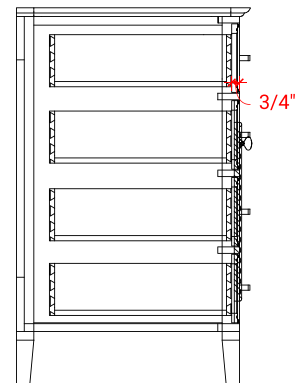

KENSINGTON 42" RIGHT OFFSET CABINET

ARIEL

D043S-R

BASE CABINET DIMENSIONS

42" W x 21.5" D x 34.5" H

FEATURES

- Solid wood frame & plywood panels
- Dovetail drawers and joints
- Soft closing doors & drawers

HARDWARE FINISHES

Brushed Nickel   Satin Brass   Matte Black   Polished Chrome

AVAILABLE COLORS

White   Grey   Midnight Blue   Espresso

FRONT VIEW

SIDE VIEW

PLAN VIEW