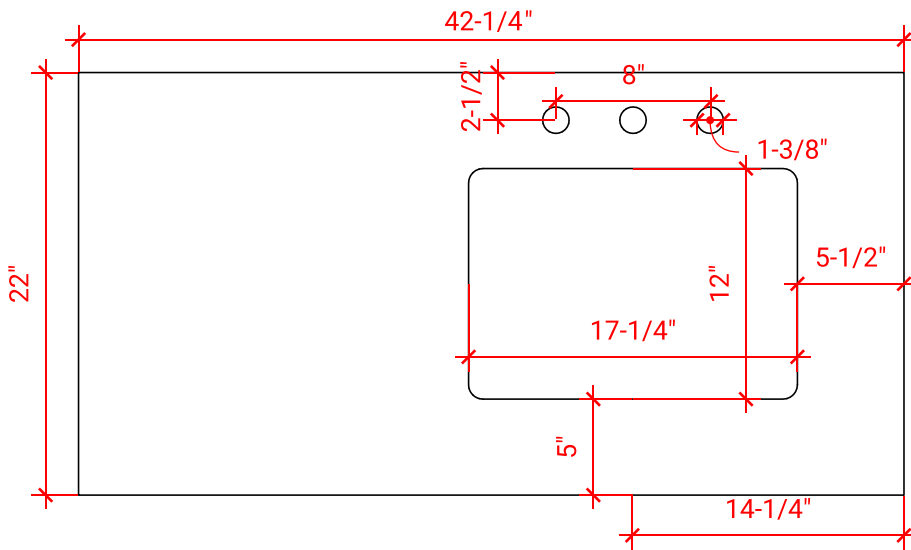

42" RIGHT RECTANGLE SINK COUNTERTOP WITH 1.5 IN. THICKNESS

ARIEL

OVERALL DIMENSIONS

42.25" W x 22" D x 1.5" H

COUNTERTOP OPTIONS

Carrara White Quartz
CQ-042S-R-REC-CT

FEATURES

- Solid countertop with mitered edges & seams
- Undermount white rectangular sink
- Pre-drilled for 8" widespread faucet

INCLUDED

- Countertop
- Matching Backsplash
- Rectangle Sink

COUNTERTOP PLAN VIEW