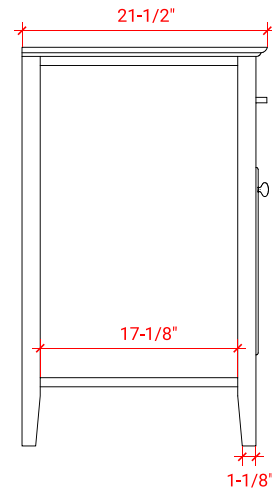

KENSINGTON 42" RIGHT OFFSET CABINET

ARIEL

D043S-R

BASE CABINET DIMENSIONS

42" W x 21.5" D x 34.5" H

FEATURES

- Solid wood frame & plywood panels
- Dovetail drawers and joints
- Soft closing doors & drawers

HARDWARE FINISHES

Brushed Nickel   Satin Brass   Matte Black   Polished Chrome

AVAILABLE COLORS

White   Grey   Midnight Blue   Espresso

FRONT VIEW

SIDE VIEW

PLAN VIEW