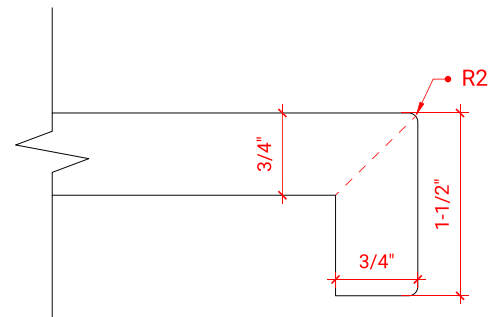

EDGE SIDE VIEW