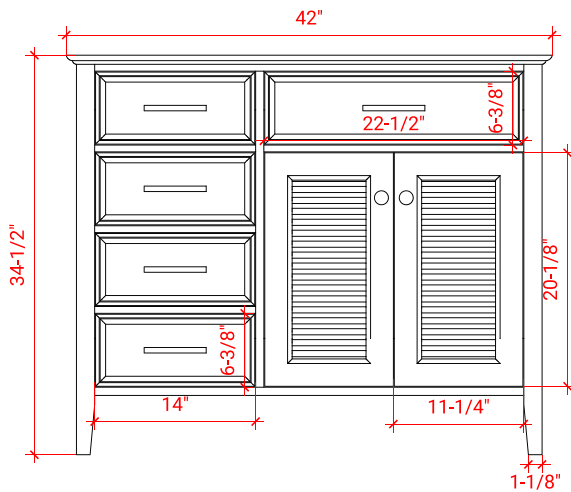

KENSINGTON 42" RIGHT OFFSET CABINET

ARIEL

D043S-R

BASE CABINET DIMENSIONS

42" W x 21.5" D x 34.5" H

FEATURES

- Solid wood frame & plywood panels
- Dovetail drawers and joints
- Soft closing doors & drawers

HARDWARE FINISHES

Brushed Nickel Satin Brass Matte Black Polished Chrome

AVAILABLE COLORS

White Grey Midnight Blue Espresso

FRONT VIEW

SIDE VIEW

PLAN VIEW

OVERALL DIMENSIONS

42.25" W x 22" D x 1.5" H

COUNTERTOP OPTIONS

Carrara White Quartz
CQ-042S-R-OVL-CT

FEATURES

- Solid countertop with mitered edges & seams
- Undermount white oval sink
- Pre-drilled for 8" widespread faucet

INCLUDED

- Countertop
- Matching Backsplash
- Oval Sink

COUNTERTOP PLAN VIEW

EDGE SIDE VIEW

THREE DIMENSIONAL COUNTERTOP VIEW