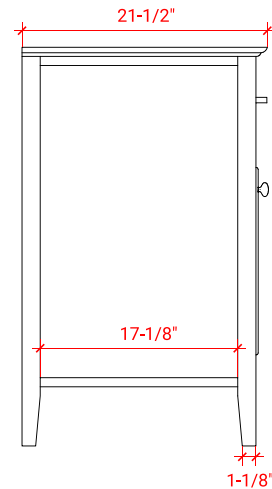

KENSINGTON 42" RIGHT OFFSET CABINET

ARIEL

D043S-R

BASE CABINET DIMENSIONS

42" W x 21.5" D x 34.5" H

FEATURES

- Solid wood frame & plywood panels
- Dovetail drawers and joints
- Soft closing doors & drawers

HARDWARE FINISHES

Brushed Nickel Satin Brass Matte Black Polished Chrome

AVAILABLE COLORS

White Grey Midnight Blue Espresso

FRONT VIEW

SIDE VIEW

PLAN VIEW

OVERALL DIMENSIONS

42.25" W x 22" D x 1.5" H

COUNTERTOP PLAN VIEW

EDGE SIDE VIEW

THREE DIMENSIONAL COUNTERTOP VIEW