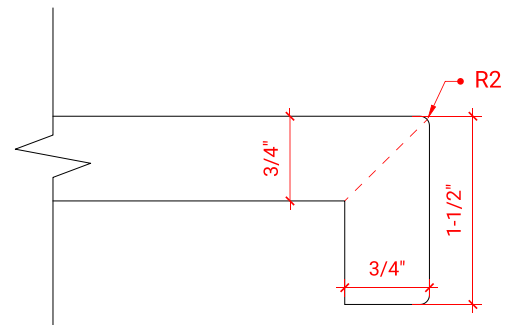

KENSINGTON 42" RIGHT OFFSET CABINET

ARIEL

D043S-R

BASE CABINET DIMENSIONS

42" W x 21.5" D x 34.5" H

FEATURES

- Solid wood frame & plywood panels
- Dovetail drawers and joints
- Soft closing doors & drawers

HARDWARE FINISHES

Brushed Nickel Satin Brass Matte Black Polished Chrome

AVAILABLE COLORS

White Grey Midnight Blue Espresso

FRONT VIEW

SIDE VIEW

PLAN VIEW

OVERALL DIMENSIONS

42.25" W x 22" D x 1.5" H

COUNTERTOP OPTIONS

Carrara White Quartz
CQ-042S-R-OVL-CT

FEATURES

- Solid countertop with mitered edges & seams
- Undermount white oval sink
- Pre-drilled for 8" widespread faucet

INCLUDED

- Countertop
- Matching Backsplash
- Oval Sink

COUNTERTOP PLAN VIEW

EDGE SIDE VIEW

THREE DIMENSIONAL COUNTERTOP VIEW