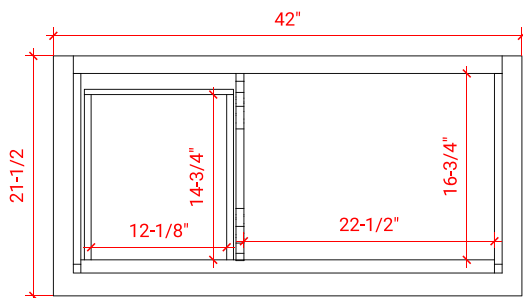

KENSINGTON 42" RIGHT OFFSET CABINET

ARIEL

D043S-R

BASE CABINET DIMENSIONS

42" W x 21.5" D x 34.5" H

FEATURES

- Solid wood frame & plywood panels
- Dovetail drawers and joints
- Soft closing doors & drawers

HARDWARE FINISHES

Brushed Nickel Satin Brass Matte Black Polished Chrome

AVAILABLE COLORS

White Grey Midnight Blue Espresso

FRONT VIEW

SIDE VIEW

PLAN VIEW

OVERALL DIMENSIONS

42.25" W x 22" D x 1.5" H

COUNTERTOP PLAN VIEW

EDGE SIDE VIEW

THREE DIMENSIONAL COUNTERTOP VIEW