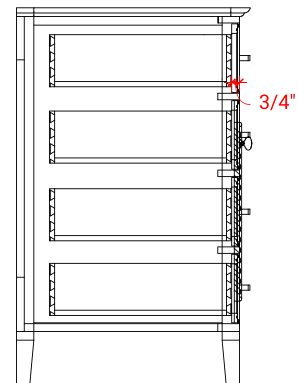

KENSINGTON 42" RIGHT OFFSET CABINET

ARIEL

D043S-R

BASE CABINET DIMENSIONS

42" W x 21.5" D x 34.5" H

FEATURES

- Solid wood frame & plywood panels
- Dovetail drawers and joints
- Soft closing doors & drawers

HARDWARE FINISHES

Brushed Nickel Satin Brass Matte Black Polished Chrome

AVAILABLE COLORS

White Grey Midnight Blue Espresso

FRONT VIEW

SIDE VIEW

PLAN VIEW

OVERALL DIMENSIONS

42.25" W x 22" D x 1.5" H

COUNTERTOP PLAN VIEW

EDGE SIDE VIEW

THREE DIMENSIONAL COUNTERTOP VIEW