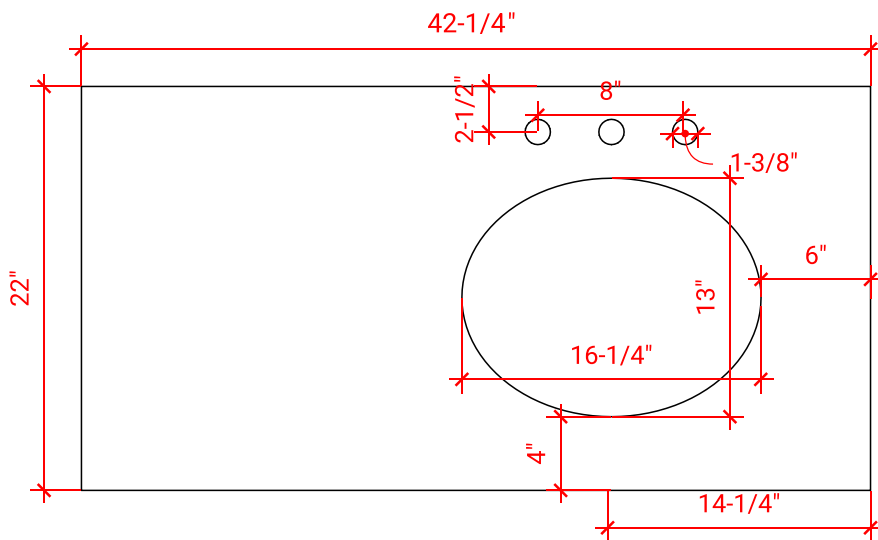

KENSINGTON 42" RIGHT OFFSET CABINET

ARIEL

D043S-R

BASE CABINET DIMENSIONS

42" W x 21.5" D x 34.5" H

FEATURES

- Solid wood frame & plywood panels
- Dovetail drawers and joints
- Soft closing doors & drawers

HARDWARE FINISHES

Brushed Nickel Satin Brass Matte Black Polished Chrome

AVAILABLE COLORS

White Grey Midnight Blue Espresso

FRONT VIEW

SIDE VIEW

PLAN VIEW

OVERALL DIMENSIONS

42.25" W x 22" D x 1.5" H

COUNTERTOP OPTIONS

Carrara White Quartz
CQ-042S-R-OVL-CT

FEATURES

- Solid countertop with mitered edges & seams
- Undermount white oval sink
- Pre-drilled for 8" widespread faucet

INCLUDED

- Countertop
- Matching Backsplash
- Oval Sink

COUNTERTOP PLAN VIEW

EDGE SIDE VIEW

THREE DIMENSIONAL COUNTERTOP VIEW