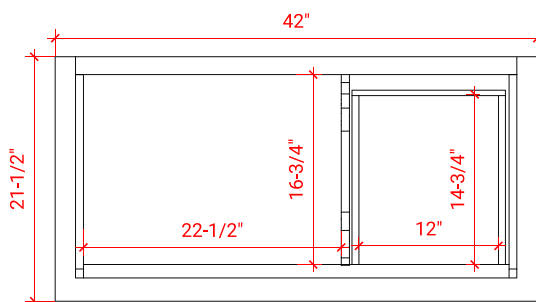

## BASE CABINET DIMENSIONS

42" W x 21.5" D x 34.5" H

## SIDE VIEW

## PLAN VIEW

OVERALL DIMENSIONS

42.25" W x 22" D x 1.5" H

COUNTERTOP OPTIONS

Carrara White Quartz  
CQ-042S-L-OVL-CT

FEATURES

- Solid countertop with mitered edges & seams
- Undermount white oval sink
- Pre-drilled for 8" widespread faucet