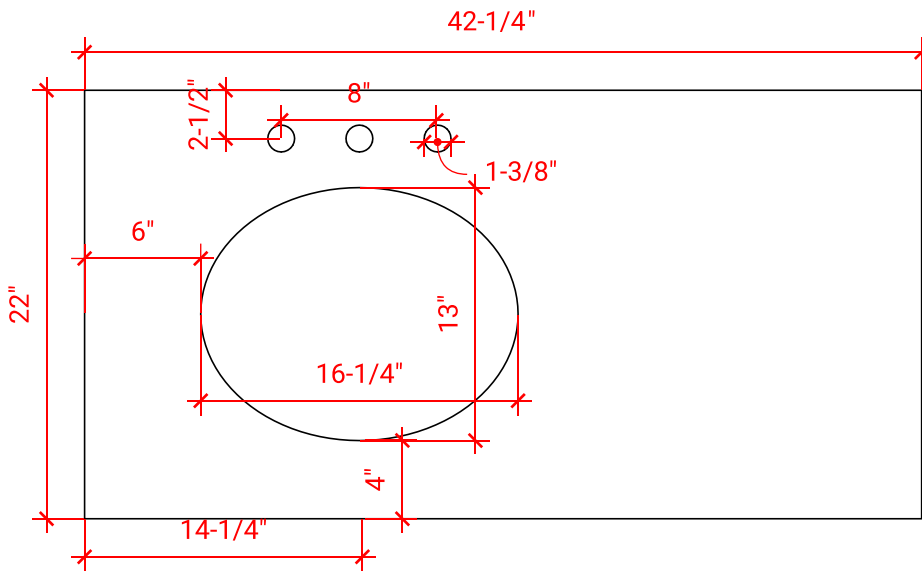

## BASE CABINET DIMENSIONS

42" W x 21.5" D x 34.5" H

## SIDE VIEW

## PLAN VIEW

OVERALL DIMENSIONS

42.25" W x 22" D x 1.5" H

COUNTERTOP OPTIONS

Carrara White Quartz  
CQ-042S-L-OVL-CT

FEATURES

- Solid countertop with mitered edges & seams
- Undermount white oval sink
- Pre-drilled for 8" widespread faucet

INCLUDED

- Countertop
- Matching Backsplash
- Oval Sink

COUNTERTOP PLAN VIEW

EDGE SIDE VIEW

THREE DIMENSIONAL COUNTERTOP VIEW