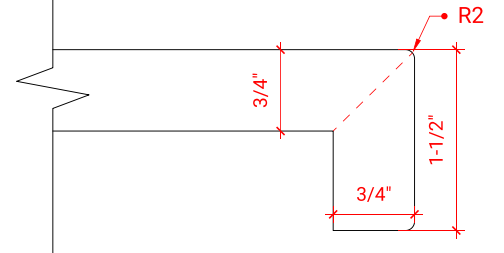

## SIDE VIEW

## PLAN VIEW

OVERALL DIMENSIONS

42.25" W x 22" D x 1.5" H

COUNTERTOP OPTIONS

Carrara White Quartz  
CQ-042S-L-OVL-CT

FEATURES

- Solid countertop with mitered edges & seams
- Undermount white oval sink
- Pre-drilled for 8" widespread faucet

INCLUDED

- Countertop
- Matching Backsplash
- Oval Sink

COUNTERTOP PLAN VIEW

EDGE SIDE VIEW

THREE DIMENSIONAL COUNTERTOP VIEW