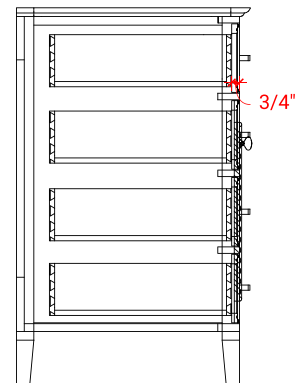

## BASE CABINET DIMENSIONS

42" W x 21.5" D x 34.5" H

## FRONT VIEW

## PLAN VIEW

OVERALL DIMENSIONS

42.25" W x 22" D x 1.5" H

COUNTERTOP OPTIONS

Carrara White Quartz  
CQ-042S-L-OVL-CT

FEATURES

- Solid countertop with mitered edges & seams
- Undermount white oval sink
- Pre-drilled for 8" widespread faucet