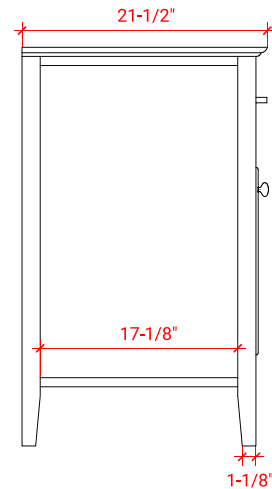

# KENSINGTON 42" LEFT OFFSET CABINET

## BASE CABINET DIMENSIONS

42" W x 21.5" D x 34.5" H

## FRONT VIEW

## PLAN VIEW

OVERALL DIMENSIONS

42.25" W x 22" D x 1.5" H

COUNTERTOP OPTIONS

Carrara White Quartz  
CQ-042S-L-OVL-CT

FEATURES

- Solid countertop with mitered edges & seams
- Undermount white oval sink
- Pre-drilled for 8" widespread faucet