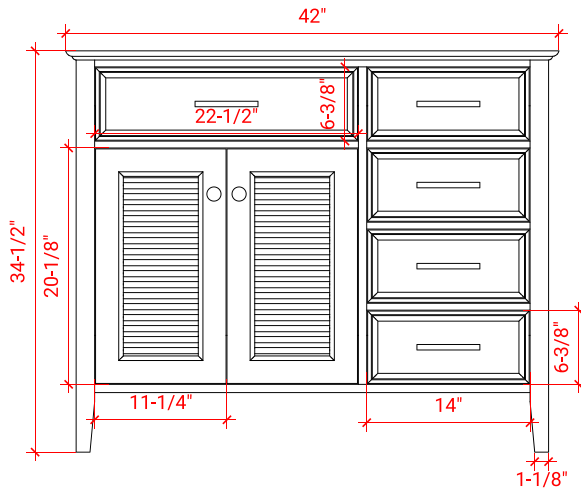

KENSINGTON 42" LEFT OFFSET CABINET

ARIEL

D043S-L

BASE CABINET DIMENSIONS

42" W x 21.5" D x 34.5" H

FEATURES

- Solid wood frame & plywood panels
- Dovetail drawers and joints
- Soft closing doors & drawers

HARDWARE FINISHES

Brushed Nickel   Satin Brass   Matte Black   Polished Chrome

AVAILABLE COLORS

White   Grey   Midnight Blue   Espresso

FRONT VIEW

SIDE VIEW

PLAN VIEW