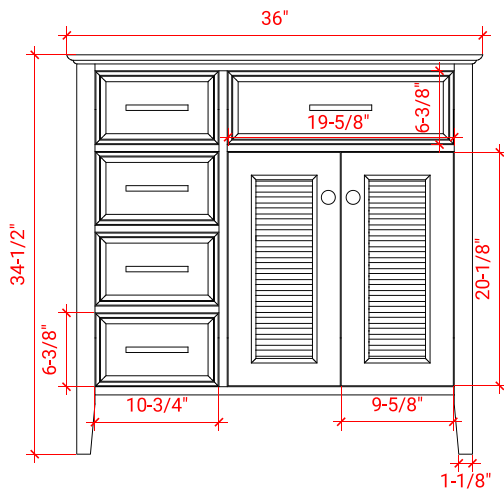

KENSINGTON 36" RIGHT OFFSET CABINET

ARIEL

D037S-R

BASE CABINET DIMENSIONS

36" W x 21.5" D x 34.5" H

FEATURES

- Solid wood frame & plywood panels
- Dovetail drawers and joints
- Soft closing doors & drawers

HARDWARE FINISHES

Brushed Nickel Satin Brass Matte Black Polished Chrome

AVAILABLE COLORS

White Grey Midnight Blue Espresso

FRONT VIEW

SIDE VIEW

PLAN VIEW

36" RIGHT RECTANGLE SINK COUNTERTOP WITH 1.5 IN. THICKNESS

ARIEL

OVERALL DIMENSIONS

36.25" W x 22" D x 1.5" H

COUNTERTOP OPTIONS

Carrara White Quartz
CQ-036S-R-REC-CT

FEATURES

- Solid countertop with mitered edges & seams
- Undermount white rectangular sink
- Pre-drilled for 8" widespread faucet

INCLUDED

- Countertop
- Matching Backsplash
- Rectangle Sink

COUNTERTOP PLAN VIEW

EDGE SIDE VIEW

THREE DIMENSIONAL COUNTERTOP VIEW