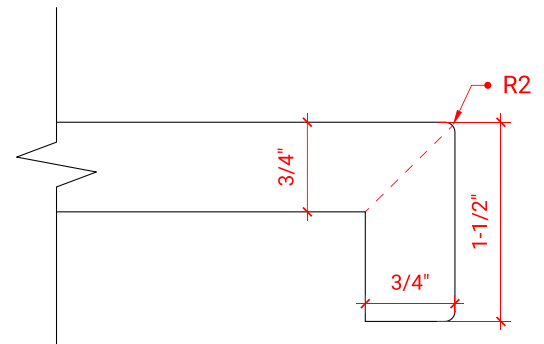

KENSINGTON 36" RIGHT OFFSET CABINET

ARIEL

D037S-R

BASE CABINET DIMENSIONS

36" W x 21.5" D x 34.5" H

FEATURES

- Solid wood frame & plywood panels
- Dovetail drawers and joints
- Soft closing doors & drawers

HARDWARE FINISHES

OVERALL DIMENSIONS

36.25" W x 22" D x 1.5" H

COUNTERTOP OPTIONS

Carrara White Quartz
CQ-036S-R-REC-CT

FEATURES

- Solid countertop with mitered edges & seams
- Undermount white rectangular sink
- Pre-drilled for 8" widespread faucet

INCLUDED

- Countertop
- Matching Backsplash
- Rectangle Sink

COUNTERTOP PLAN VIEW

EDGE SIDE VIEW

THREE DIMENSIONAL COUNTERTOP VIEW