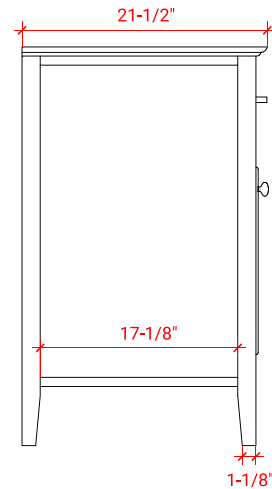

KENSINGTON 36" RIGHT OFFSET CABINET

ARIEL

D037S-R

BASE CABINET DIMENSIONS

36" W x 21.5" D x 34.5" H

FEATURES

- Solid wood frame & plywood panels
- Dovetail drawers and joints
- Soft closing doors & drawers

HARDWARE FINISHES

Brushed Nickel Satin Brass Matte Black Polished Chrome

AVAILABLE COLORS

White Grey Midnight Blue Espresso

FRONT VIEW

SIDE VIEW

PLAN VIEW

36" RIGHT RECTANGLE SINK COUNTERTOP WITH 1.5 IN. THICKNESS

ARIEL

OVERALL DIMENSIONS

36.25" W x 22" D x 1.5" H

COUNTERTOP OPTIONS

Carrara White Quartz
CQ-036S-R-REC-CT

FEATURES

- Solid countertop with mitered edges & seams
- Undermount white rectangular sink
- Pre-drilled for 8" widespread faucet

INCLUDED

- Countertop
- Matching Backsplash
- Rectangle Sink

COUNTERTOP PLAN VIEW

EDGE SIDE VIEW

THREE DIMENSIONAL COUNTERTOP VIEW