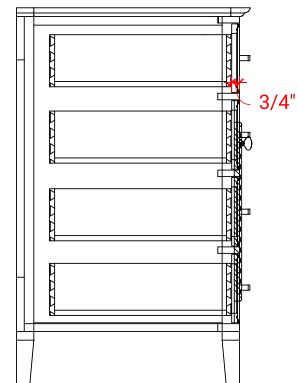

KENSINGTON 36" RIGHT OFFSET CABINET

ARIEL

D037S-R

BASE CABINET DIMENSIONS

36" W x 21.5" D x 34.5" H

FEATURES

- Solid wood frame & plywood panels
- Dovetail drawers and joints
- Soft closing doors & drawers

HARDWARE FINISHES

Brushed Nickel Satin Brass Matte Black Polished Chrome

AVAILABLE COLORS

White Grey Midnight Blue Espresso

FRONT VIEW

SIDE VIEW

PLAN VIEW

36" RIGHT RECTANGLE SINK COUNTERTOP WITH 1.5 IN. THICKNESS

ARIEL

OVERALL DIMENSIONS

36.25" W x 22" D x 1.5" H

COUNTERTOP OPTIONS

Carrara White Quartz
CQ-036S-R-REC-CT

FEATURES

- Solid countertop with mitered edges & seams
- Undermount white rectangular sink
- Pre-drilled for 8" widespread faucet

INCLUDED

- Countertop
- Matching Backsplash
- Rectangle Sink

COUNTERTOP PLAN VIEW

EDGE SIDE VIEW

THREE DIMENSIONAL COUNTERTOP VIEW