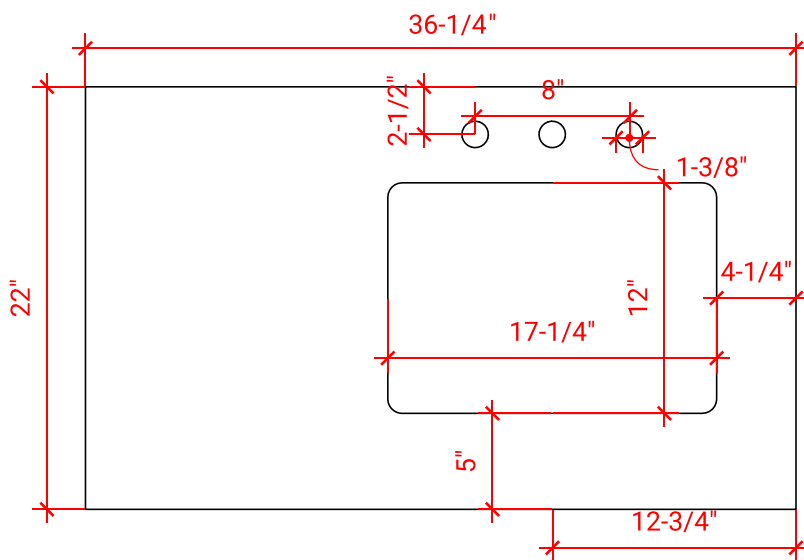

KENSINGTON 36" RIGHT OFFSET CABINET

ARIEL

D037S-R

BASE CABINET DIMENSIONS

36" W x 21.5" D x 34.5" H

FEATURES

- Solid wood frame & plywood panels
- Dovetail drawers and joints
- Soft closing doors & drawers

HARDWARE FINISHES

Brushed Nickel Satin Brass Matte Black Polished Chrome

AVAILABLE COLORS

White Grey Midnight Blue Espresso

FRONT VIEW

SIDE VIEW

PLAN VIEW

36" RIGHT RECTANGLE SINK COUNTERTOP WITH 1.5 IN. THICKNESS

ARIEL

OVERALL DIMENSIONS

36.25" W x 22" D x 1.5" H

COUNTERTOP OPTIONS

Carrara White Quartz
CQ-036S-R-REC-CT

FEATURES

- Solid countertop with mitered edges & seams
- Undermount white rectangular sink
- Pre-drilled for 8" widespread faucet

INCLUDED

- Countertop
- Matching Backsplash
- Rectangle Sink

COUNTERTOP PLAN VIEW

EDGE SIDE VIEW

THREE DIMENSIONAL COUNTERTOP VIEW