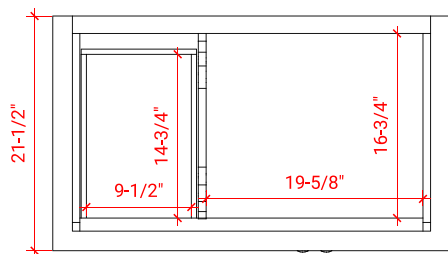

KENSINGTON 36" RIGHT OFFSET CABINET

ARIEL

D037S-R

BASE CABINET DIMENSIONS

36" W x 21.5" D x 34.5" H

FEATURES

- Solid wood frame & plywood panels
- Dovetail drawers and joints
- Soft closing doors & drawers

HARDWARE FINISHES

Brushed Nickel Satin Brass Matte Black Polished Chrome

AVAILABLE COLORS

White Grey Midnight Blue Espresso

FRONT VIEW

SIDE VIEW

PLAN VIEW

36" RIGHT RECTANGLE SINK COUNTERTOP WITH 1.5 IN. THICKNESS

ARIEL

OVERALL DIMENSIONS

36.25" W x 22" D x 1.5" H

COUNTERTOP OPTIONS

Carrara White Quartz
CQ-036S-R-REC-CT

FEATURES

- Solid countertop with mitered edges & seams
- Undermount white rectangular sink
- Pre-drilled for 8" widespread faucet

INCLUDED

- Countertop
- Matching Backsplash
- Rectangle Sink

COUNTERTOP PLAN VIEW

EDGE SIDE VIEW

THREE DIMENSIONAL COUNTERTOP VIEW