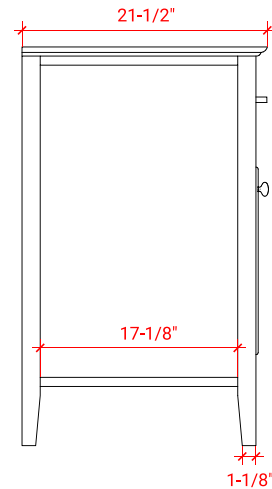

# KENSINGTON 36" RIGHT OFFSET CABINET

## BASE CABINET DIMENSIONS

36" W x 21.5" D x 34.5" H

## FRONT VIEW

## PLAN VIEW

OVERALL DIMENSIONS

36.25" W x 22" D x 1.5" H

COUNTERTOP OPTIONS

Carrara White Quartz  
CQ-036S-R-OVL-CT

FEATURES

- Solid countertop with mitered edges & seams
- Undermount white oval sink
- Pre-drilled for 8" widespread faucet