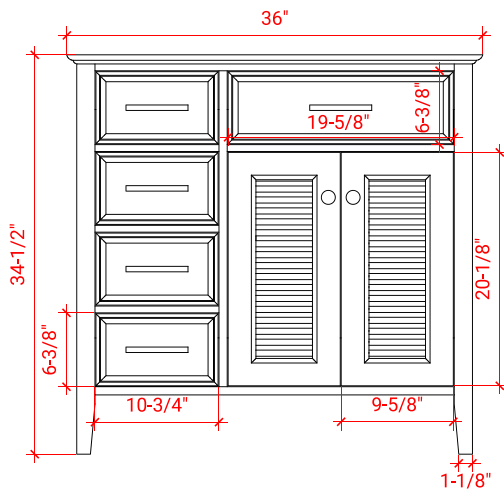

KENSINGTON 36" RIGHT OFFSET CABINET

ARIEL

D037S-R

BASE CABINET DIMENSIONS

36" W x 21.5" D x 34.5" H

FEATURES

- Solid wood frame & plywood panels
- Dovetail drawers and joints
- Soft closing doors & drawers

HARDWARE FINISHES

Brushed Nickel   Satin Brass   Matte Black   Polished Chrome

AVAILABLE COLORS

White   Grey   Midnight Blue   Espresso

FRONT VIEW

SIDE VIEW

PLAN VIEW