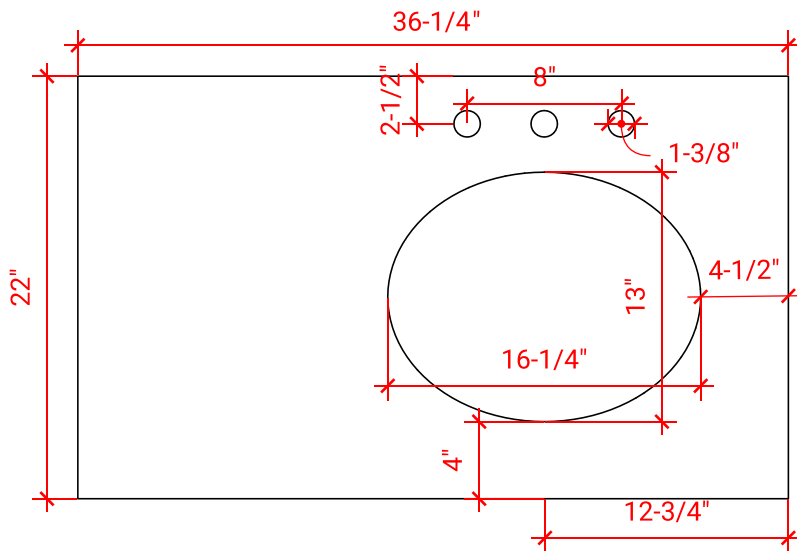

## BASE CABINET DIMENSIONS

36" W x 21.5" D x 34.5" H

## SIDE VIEW

## PLAN VIEW

OVERALL DIMENSIONS

36.25" W x 22" D x 1.5" H

COUNTERTOP OPTIONS

Carrara White Quartz  
CQ-036S-R-OVL-CT

FEATURES

- Solid countertop with mitered edges & seams
- Undermount white oval sink
- Pre-drilled for 8" widespread faucet

INCLUDED

- Countertop
- Matching Backsplash
- Oval Sink

COUNTERTOP PLAN VIEW

EDGE SIDE VIEW

THREE DIMENSIONAL COUNTERTOP VIEW