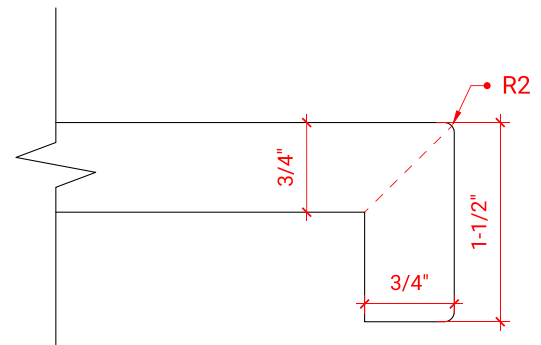

## BASE CABINET DIMENSIONS

36" W x 21.5" D x 34.5" H

## SIDE VIEW

## PLAN VIEW

OVERALL DIMENSIONS

36.25" W x 22" D x 1.5" H

COUNTERTOP OPTIONS

Carrara White Quartz  
CQ-036S-R-OVL-CT

FEATURES

- Solid countertop with mitered edges & seams
- Undermount white oval sink
- Pre-drilled for 8" widespread faucet

INCLUDED

- Countertop
- Matching Backsplash
- Oval Sink

COUNTERTOP PLAN VIEW

EDGE SIDE VIEW

THREE DIMENSIONAL COUNTERTOP VIEW