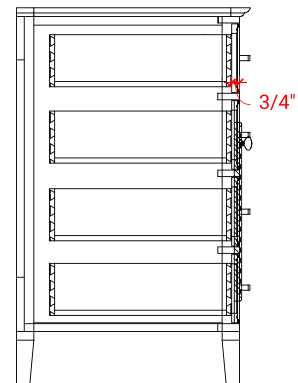

## BASE CABINET DIMENSIONS

36" W x 21.5" D x 34.5" H

## FRONT VIEW

## PLAN VIEW

OVERALL DIMENSIONS

36.25" W x 22" D x 1.5" H

COUNTERTOP OPTIONS

Carrara White Quartz  
CQ-036S-R-OVL-CT

FEATURES

- Solid countertop with mitered edges & seams
- Undermount white oval sink
- Pre-drilled for 8" widespread faucet