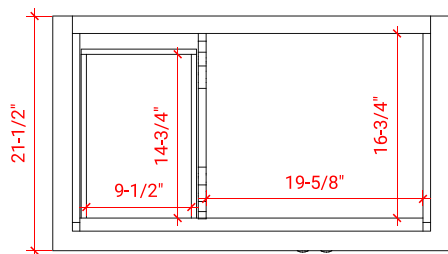

## BASE CABINET DIMENSIONS

36" W x 21.5" D x 34.5" H

## PLAN VIEW

OVERALL DIMENSIONS

36.25" W x 22" D x 1.5" H

COUNTERTOP OPTIONS

Carrara White Quartz  
CQ-036S-R-OVL-CT

FEATURES

- Solid countertop with mitered edges & seams
- Undermount white oval sink
- Pre-drilled for 8" widespread faucet