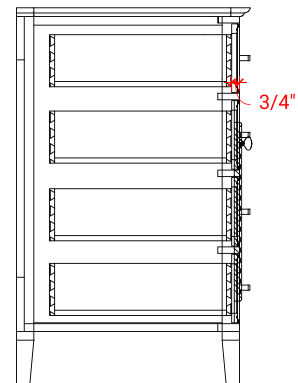

KENSINGTON 36" LEFT OFFSET CABINET

ARIEL

D037S-L

BASE CABINET DIMENSIONS

36" W x 21.5" D x 34.5" H

FEATURES

- Solid wood frame & plywood panels
- Dovetail drawers and joints
- Soft closing doors & drawers

HARDWARE FINISHES

Brushed Nickel   Satin Brass   Matte Black   Polished Chrome

AVAILABLE COLORS

White   Grey   Midnight Blue   Espresso

FRONT VIEW

SIDE VIEW

PLAN VIEW