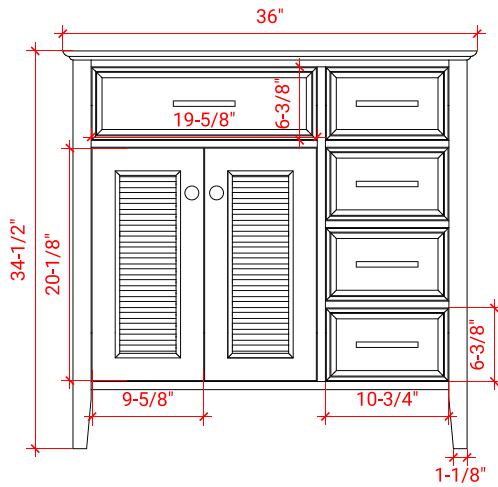

KENSINGTON 36" LEFT OFFSET CABINET

ARIEL

D037S-L

BASE CABINET DIMENSIONS

36" W x 21.5" D x 34.5" H

FEATURES

- Solid wood frame & plywood panels
- Dovetail drawers and joints
- Soft closing doors & drawers

HARDWARE FINISHES

Brushed Nickel   Satin Brass   Matte Black   Polished Chrome

AVAILABLE COLORS

White   Grey   Midnight Blue   Espresso

FRONT VIEW

SIDE VIEW

PLAN VIEW