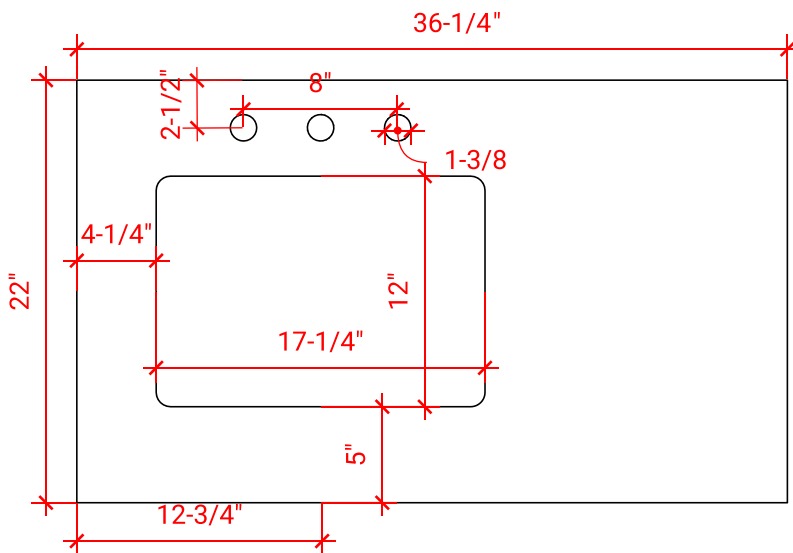

36" LEFT RECTANGLE SINK COUNTERTOP WITH 1.5 IN. THICKNESS

ARIEL

OVERALL DIMENSIONS

36.25" W x 22" D x 1.5" H

COUNTERTOP OPTIONS

Carrara White Quartz
CQ-036S-L-REC-CT

FEATURES

- Solid countertop with mitered edges & seams
- Undermount white rectangular sink
- Pre-drilled for 8" widespread faucet

INCLUDED

- Countertop
- Matching Backsplash
- Rectangle Sink

COUNTERTOP PLAN VIEW