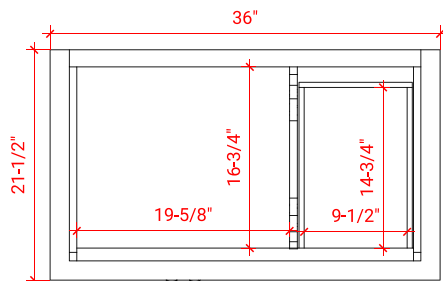

KENSINGTON 36" LEFT OFFSET CABINET

ARIEL

D037S-L

BASE CABINET DIMENSIONS

36" W x 21.5" D x 34.5" H

FEATURES

- Solid wood frame & plywood panels
- Dovetail drawers and joints
- Soft closing doors & drawers

HARDWARE FINISHES

Brushed Nickel   Satin Brass   Matte Black   Polished Chrome

AVAILABLE COLORS

White   Grey   Midnight Blue   Espresso

FRONT VIEW

SIDE VIEW

PLAN VIEW