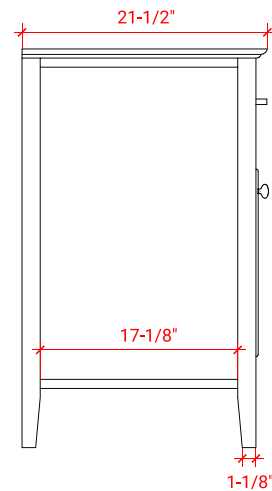

KENSINGTON 36" LEFT OFFSET CABINET

ARIEL

D037S-L

BASE CABINET DIMENSIONS

36" W x 21.5" D x 34.5" H

FEATURES

- Solid wood frame & plywood panels
- Dovetail drawers and joints
- Soft closing doors & drawers

HARDWARE FINISHES

Brushed Nickel   Satin Brass   Matte Black   Polished Chrome

AVAILABLE COLORS

White   Grey   Midnight Blue   Espresso

FRONT VIEW

SIDE VIEW

PLAN VIEW