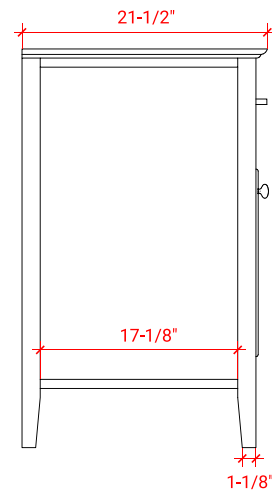

KENSINGTON 36" LEFT OFFSET CABINET

ARIEL

D037S-L

BASE CABINET DIMENSIONS

36" W x 21.5" D x 34.5" H

FEATURES

- Solid wood frame & plywood panels
- Dovetail drawers and joints
- Soft closing doors & drawers

HARDWARE FINISHES

Brushed Nickel Satin Brass Matte Black Polished Chrome

AVAILABLE COLORS

White Grey Midnight Blue Espresso

FRONT VIEW

SIDE VIEW

PLAN VIEW

OVERALL DIMENSIONS

36.25" W x 22" D x 1.5" H

COUNTERTOP PLAN VIEW

EDGE SIDE VIEW

THREE DIMENSIONAL COUNTERTOP VIEW