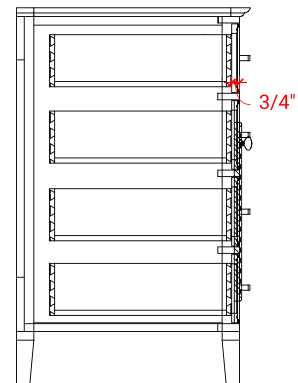

KENSINGTON 36" LEFT OFFSET CABINET

ARIEL

D037S-L

BASE CABINET DIMENSIONS

36" W x 21.5" D x 34.5" H

FEATURES

- Solid wood frame & plywood panels
- Dovetail drawers and joints
- Soft closing doors & drawers

HARDWARE FINISHES

Brushed Nickel Satin Brass Matte Black Polished Chrome

AVAILABLE COLORS

White Grey Midnight Blue Espresso

FRONT VIEW

SIDE VIEW

PLAN VIEW

OVERALL DIMENSIONS

36.25" W x 22" D x 1.5" H

COUNTERTOP OPTIONS

Carrara White Quartz
CQ-036S-L-OVL-CT

FEATURES

- Solid countertop with mitered edges & seams
- Undermount white oval sink
- Pre-drilled for 8" widespread faucet

INCLUDED

- Countertop
- Matching Backsplash
- Oval Sink

COUNTERTOP PLAN VIEW

EDGE SIDE VIEW

THREE DIMENSIONAL COUNTERTOP VIEW