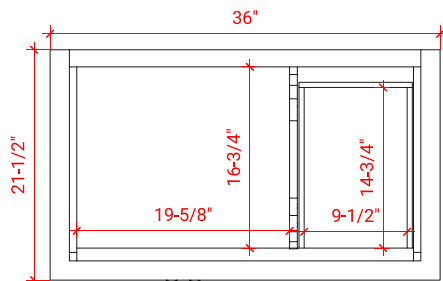

KENSINGTON 36" LEFT OFFSET CABINET

ARIEL

D037S-L

BASE CABINET DIMENSIONS

36" W x 21.5" D x 34.5" H

FEATURES

- Solid wood frame & plywood panels
- Dovetail drawers and joints
- Soft closing doors & drawers

HARDWARE FINISHES

Brushed Nickel Satin Brass Matte Black Polished Chrome

AVAILABLE COLORS

White Grey Midnight Blue Espresso

FRONT VIEW

SIDE VIEW

PLAN VIEW

OVERALL DIMENSIONS

36.25" W x 22" D x 1.5" H

COUNTERTOP PLAN VIEW

EDGE SIDE VIEW

THREE DIMENSIONAL COUNTERTOP VIEW