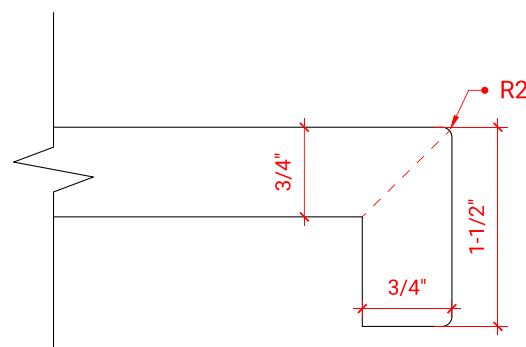

KENSINGTON 36" LEFT OFFSET CABINET

ARIEL

D037S-L

BASE CABINET DIMENSIONS

36" W x 21.5" D x 34.5" H

FEATURES

- Solid wood frame & plywood panels
- Dovetail drawers and joints
- Soft closing doors & drawers

HARDWARE FINISHES

Brushed Nickel Satin Brass Matte Black Polished Chrome

AVAILABLE COLORS

White Grey Midnight Blue Espresso

FRONT VIEW

SIDE VIEW

PLAN VIEW

OVERALL DIMENSIONS

36.25" W x 22" D x 1.5" H

COUNTERTOP OPTIONS

Carrara White Quartz
CQ-036S-L-OVL-CT

FEATURES

- Solid countertop with mitered edges & seams
- Undermount white oval sink
- Pre-drilled for 8" widespread faucet

INCLUDED

- Countertop
- Matching Backsplash
- Oval Sink

COUNTERTOP PLAN VIEW

EDGE SIDE VIEW

THREE DIMENSIONAL COUNTERTOP VIEW