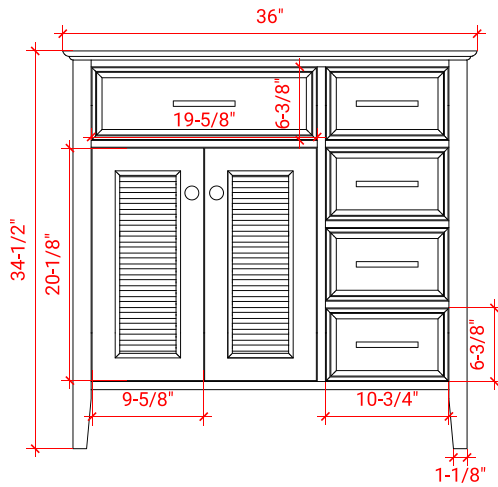

KENSINGTON 36" LEFT OFFSET CABINET

ARIEL

D037S-L

BASE CABINET DIMENSIONS

36" W x 21.5" D x 34.5" H

FEATURES

- Solid wood frame & plywood panels
- Dovetail drawers and joints
- Soft closing doors & drawers

HARDWARE FINISHES

Brushed Nickel Satin Brass Matte Black Polished Chrome

AVAILABLE COLORS

White Grey Midnight Blue Espresso

FRONT VIEW

SIDE VIEW

PLAN VIEW

OVERALL DIMENSIONS

36.25" W x 22" D x 1.5" H

COUNTERTOP OPTIONS

Carrara White Quartz
CQ-036S-L-OVL-CT

FEATURES

- Solid countertop with mitered edges & seams
- Undermount white oval sink
- Pre-drilled for 8" widespread faucet

INCLUDED

- Countertop
- Matching Backsplash
- Oval Sink

COUNTERTOP PLAN VIEW

EDGE SIDE VIEW

THREE DIMENSIONAL COUNTERTOP VIEW