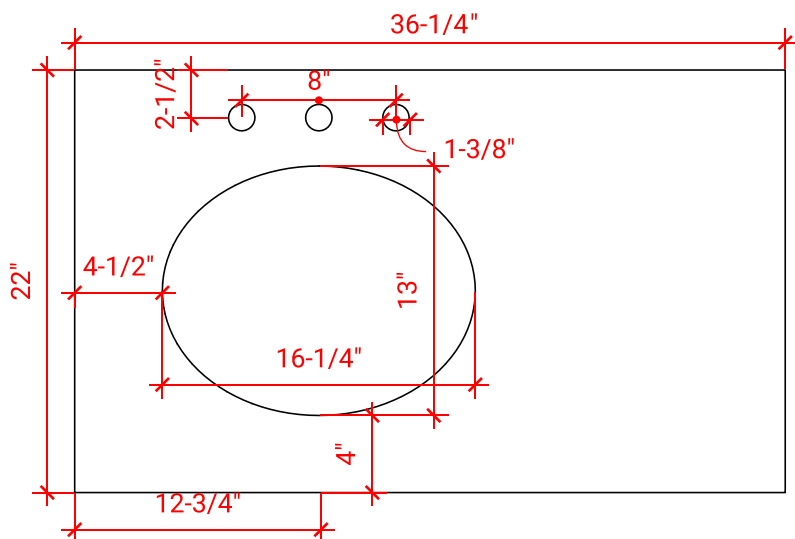

KENSINGTON 36" LEFT OFFSET CABINET

ARIEL

D037S-L

BASE CABINET DIMENSIONS

36" W x 21.5" D x 34.5" H

FEATURES

- Solid wood frame & plywood panels
- Dovetail drawers and joints
- Soft closing doors & drawers

HARDWARE FINISHES

Brushed Nickel Satin Brass Matte Black Polished Chrome

AVAILABLE COLORS

White Grey Midnight Blue Espresso

FRONT VIEW

SIDE VIEW

PLAN VIEW

OVERALL DIMENSIONS

36.25" W x 22" D x 1.5" H

COUNTERTOP OPTIONS

Carrara White Quartz
CQ-036S-L-OVL-CT

FEATURES

- Solid countertop with mitered edges & seams
- Undermount white oval sink
- Pre-drilled for 8" widespread faucet

INCLUDED

- Countertop
- Matching Backsplash
- Oval Sink

COUNTERTOP PLAN VIEW

EDGE SIDE VIEW

THREE DIMENSIONAL COUNTERTOP VIEW